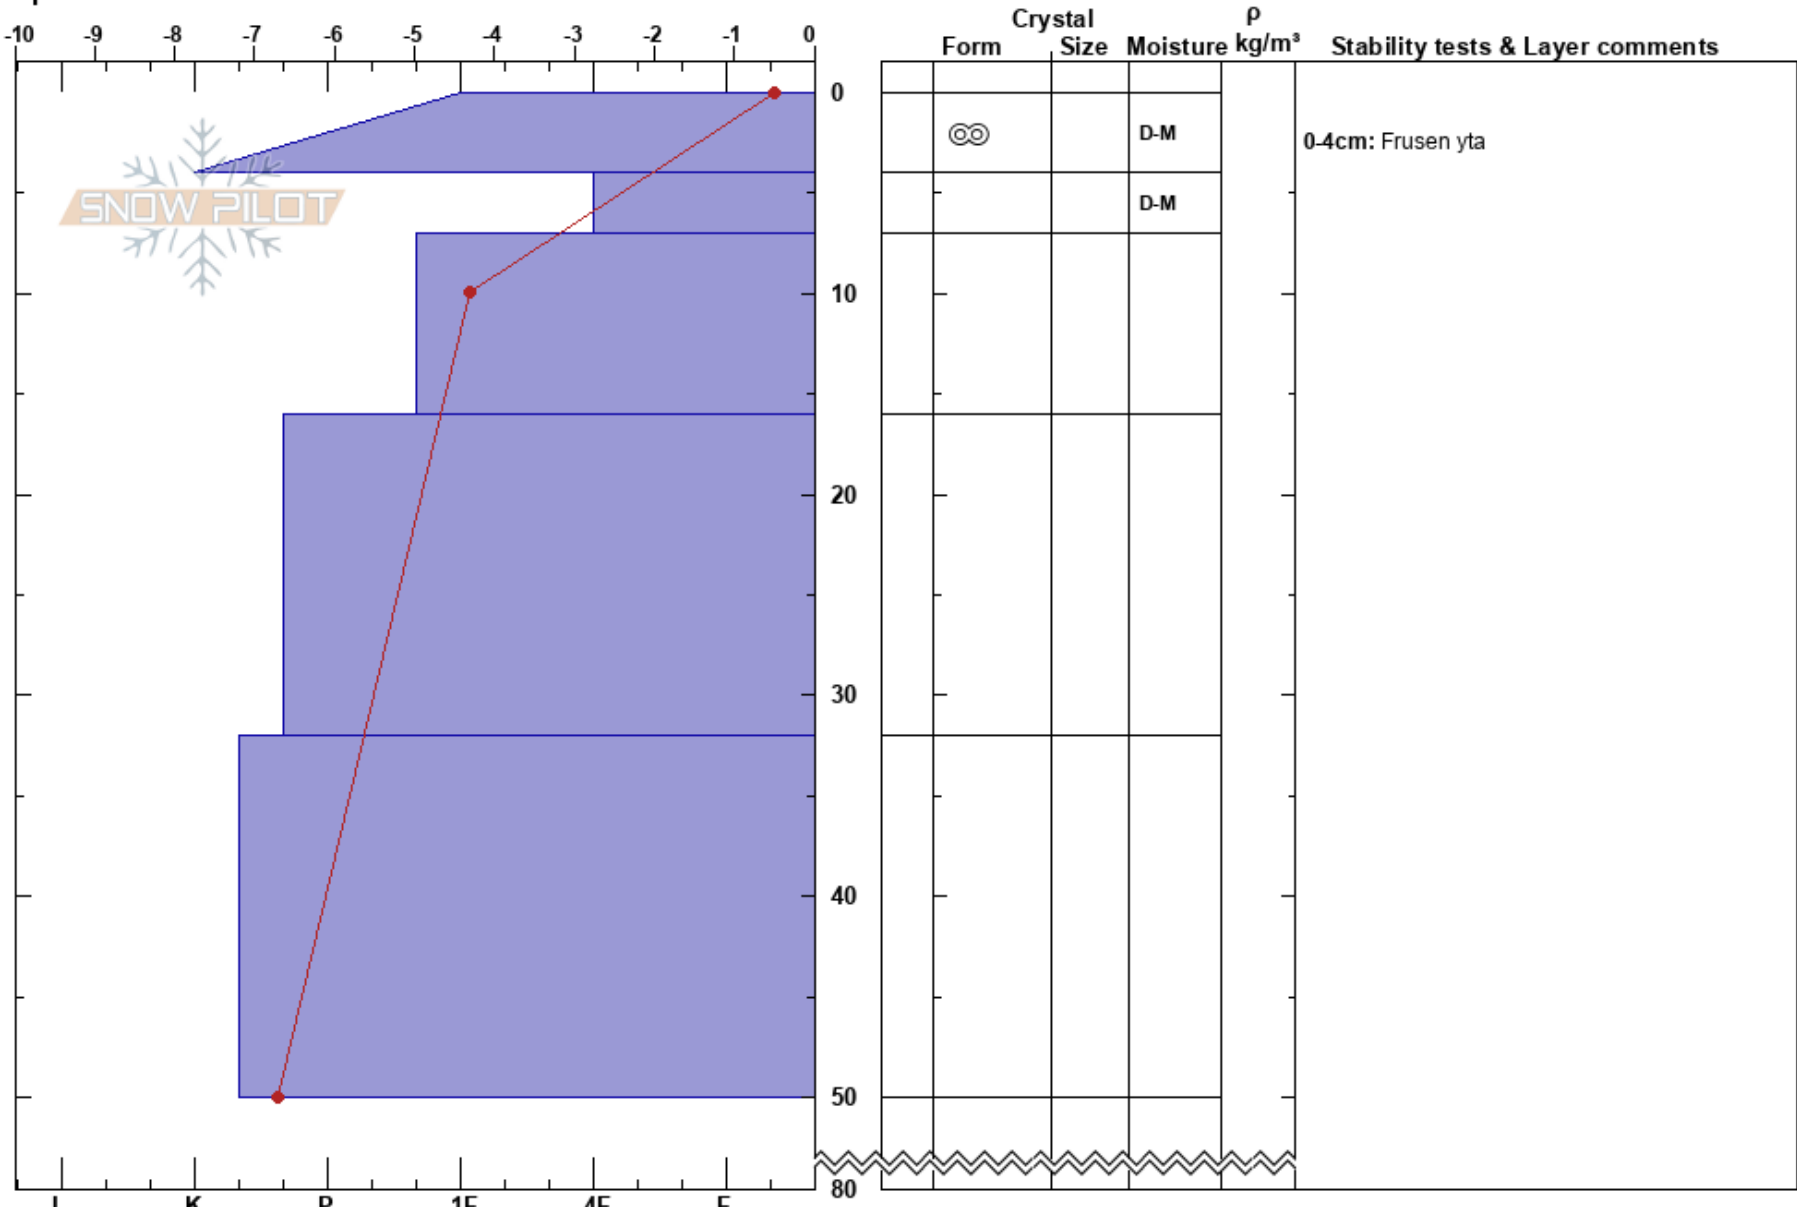

N om Biran
Björkliden
Sweden
Elevation: 1400 m
Aspect: S
Specifics:

Stefan Hedlund
16/04/2018 - 00:35
Co-ord: 34W 392538E 7587763N
Slope Angle: 19°
Wind Loading:

Stability:
Air Temperature:
Sky Cover: FEW
Precipitation: NO
Wind: W Light Breeze
HS:80
PF:5
0-4cm: Frusen yta