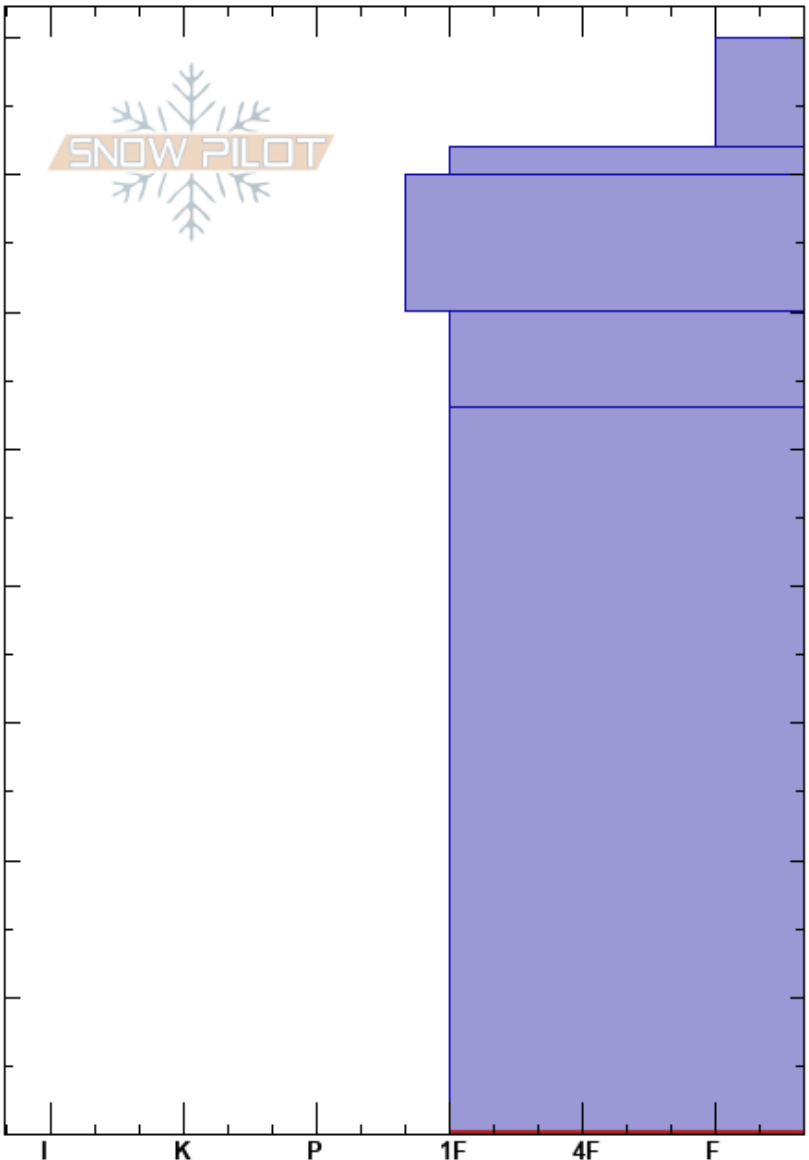

Mountain Boy
 Sawatch
 CO
Elevation: 11640 ft
Aspect: SE
Specifics:

Rebecca Hodgetts
 04/15/2018 - 12:00pm
Co-ord: 39.10053N, -106.57201W
Slope Angle: 28°
Wind Loading: previous

Stability:
Air Temperature: 3°C
Sky Cover: FEW
Precipitation: NO
Wind: W Moderate

HS:80
PF:10
 72-70cm: Dirt
 53-0cm: Problematic layer

Height (cm)	Crystal		Moisture	ρ kg/m ³	Stability tests & Layer comments
	Form	Size			
80					
72-70	⊘	4	M		72-70cm: Dirt
70	⊙⊙		M-W		
60	B (⊘)	4	M		
53	B	2-5	M		
0	^	4	M		