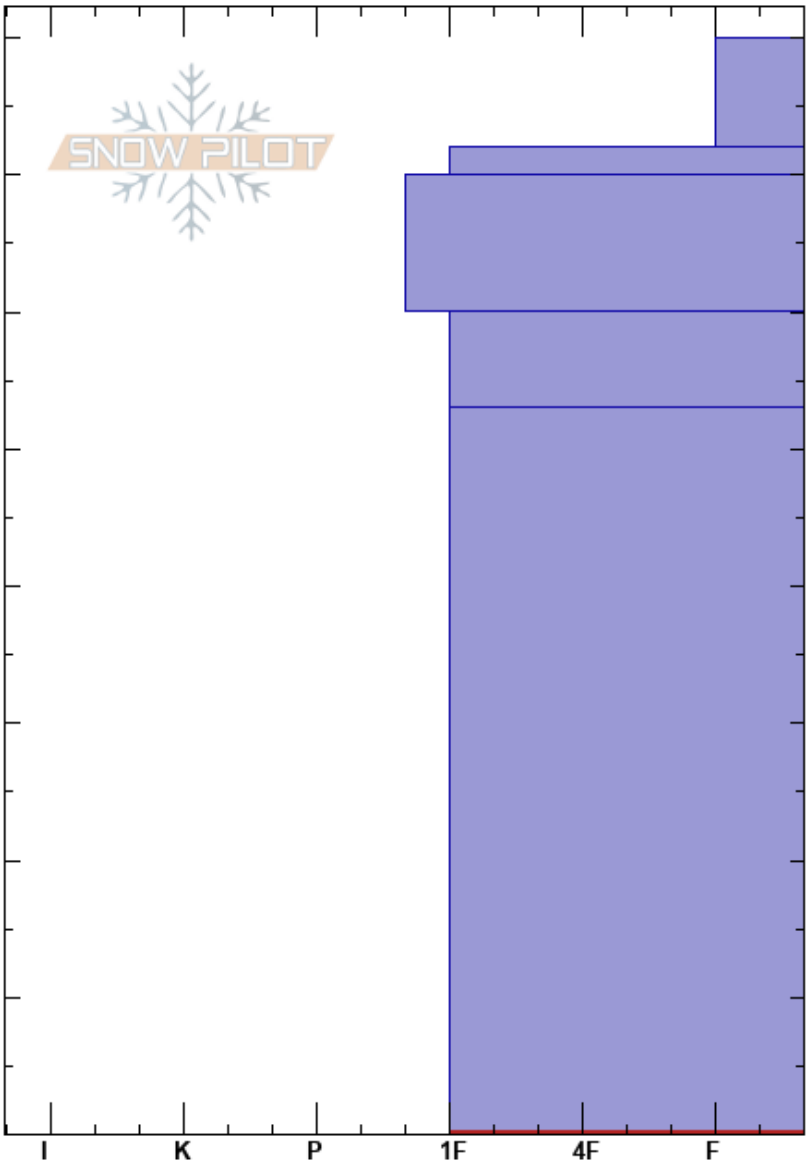

Mountain Boy
 Sawatch
 CO
Elevation: 11640 ft
Aspect: SE
Specifics:

Rebecca Hodgetts
 04/15/2018 - 12:00pm
Co-ord: 39.10053N, -106.57201W
Slope Angle: 28°
Wind Loading: previous

Stability:
Air Temperature: 3°C
Sky Cover: FEW
Precipitation: NO
Wind: W Moderate

HS:80
PF:10
 72-70cm: Dirt
 53-0cm: Problematic layer

Crystal Form	Crystal Size	Moisture	ρ kg/m ³	Stability tests & Layer comments
ϕ	4	M		72-70cm: Dirt
⊙⊙		M-W		
B (ϕ)	4	M		
B	2-5	M		
^	4	M		

CT28, SC @0cm