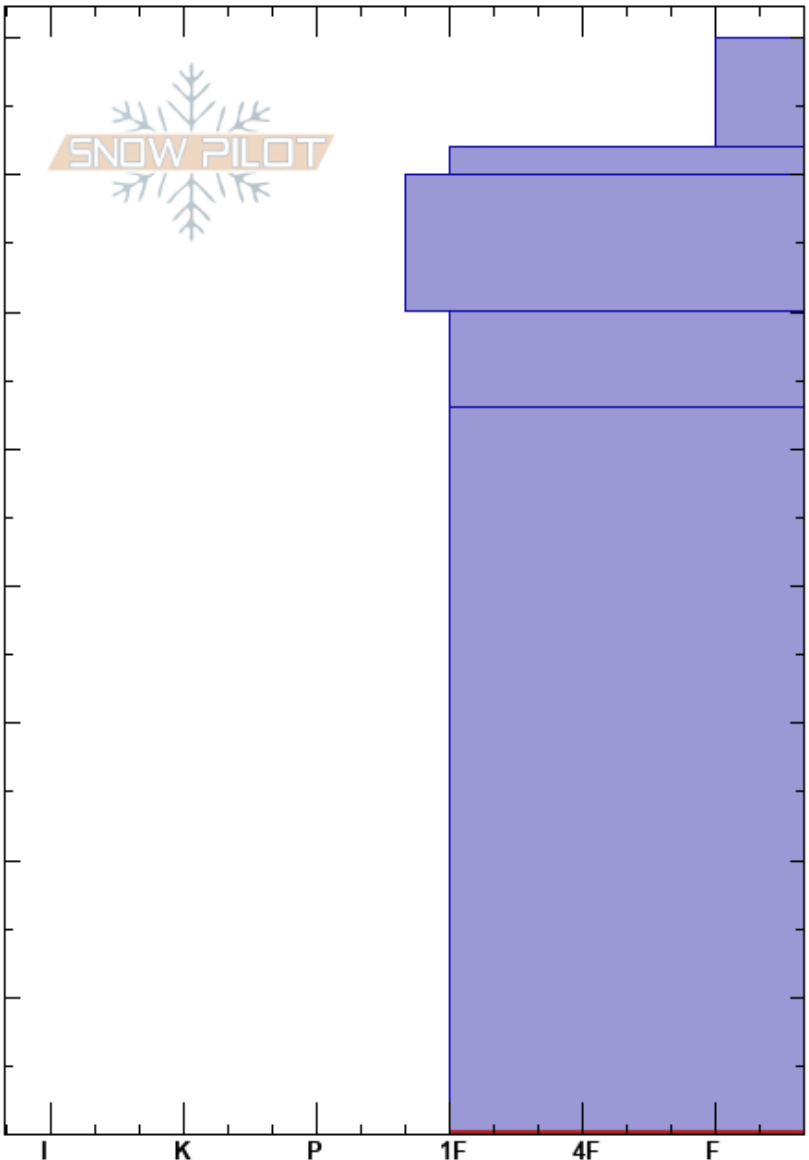

Mountain Boy
 Sawatch
 CO
Elevation: 11640 ft
Aspect: SE
Specifics:

Rebecca Hodgetts
 04/15/2018 - 12:00pm
Co-ord: 39.10053N, -106.57201W
Slope Angle: 28°
Wind Loading: previous

Stability:
Air Temperature: 3°C
Sky Cover: FEW
Precipitation: NO
Wind: W Moderate

HS:80
PF:10
 72-70cm: Dirt
 53-0cm: Problematic layer

Crystal Form	Crystal		Moisture	ρ kg/m ³	Stability tests & Layer comments
	Size				
∅	4		M		72-70cm: Dirt
⊙⊙			M-W		
B (∅)	4		M		
B	2-5		M		
^	4		M		