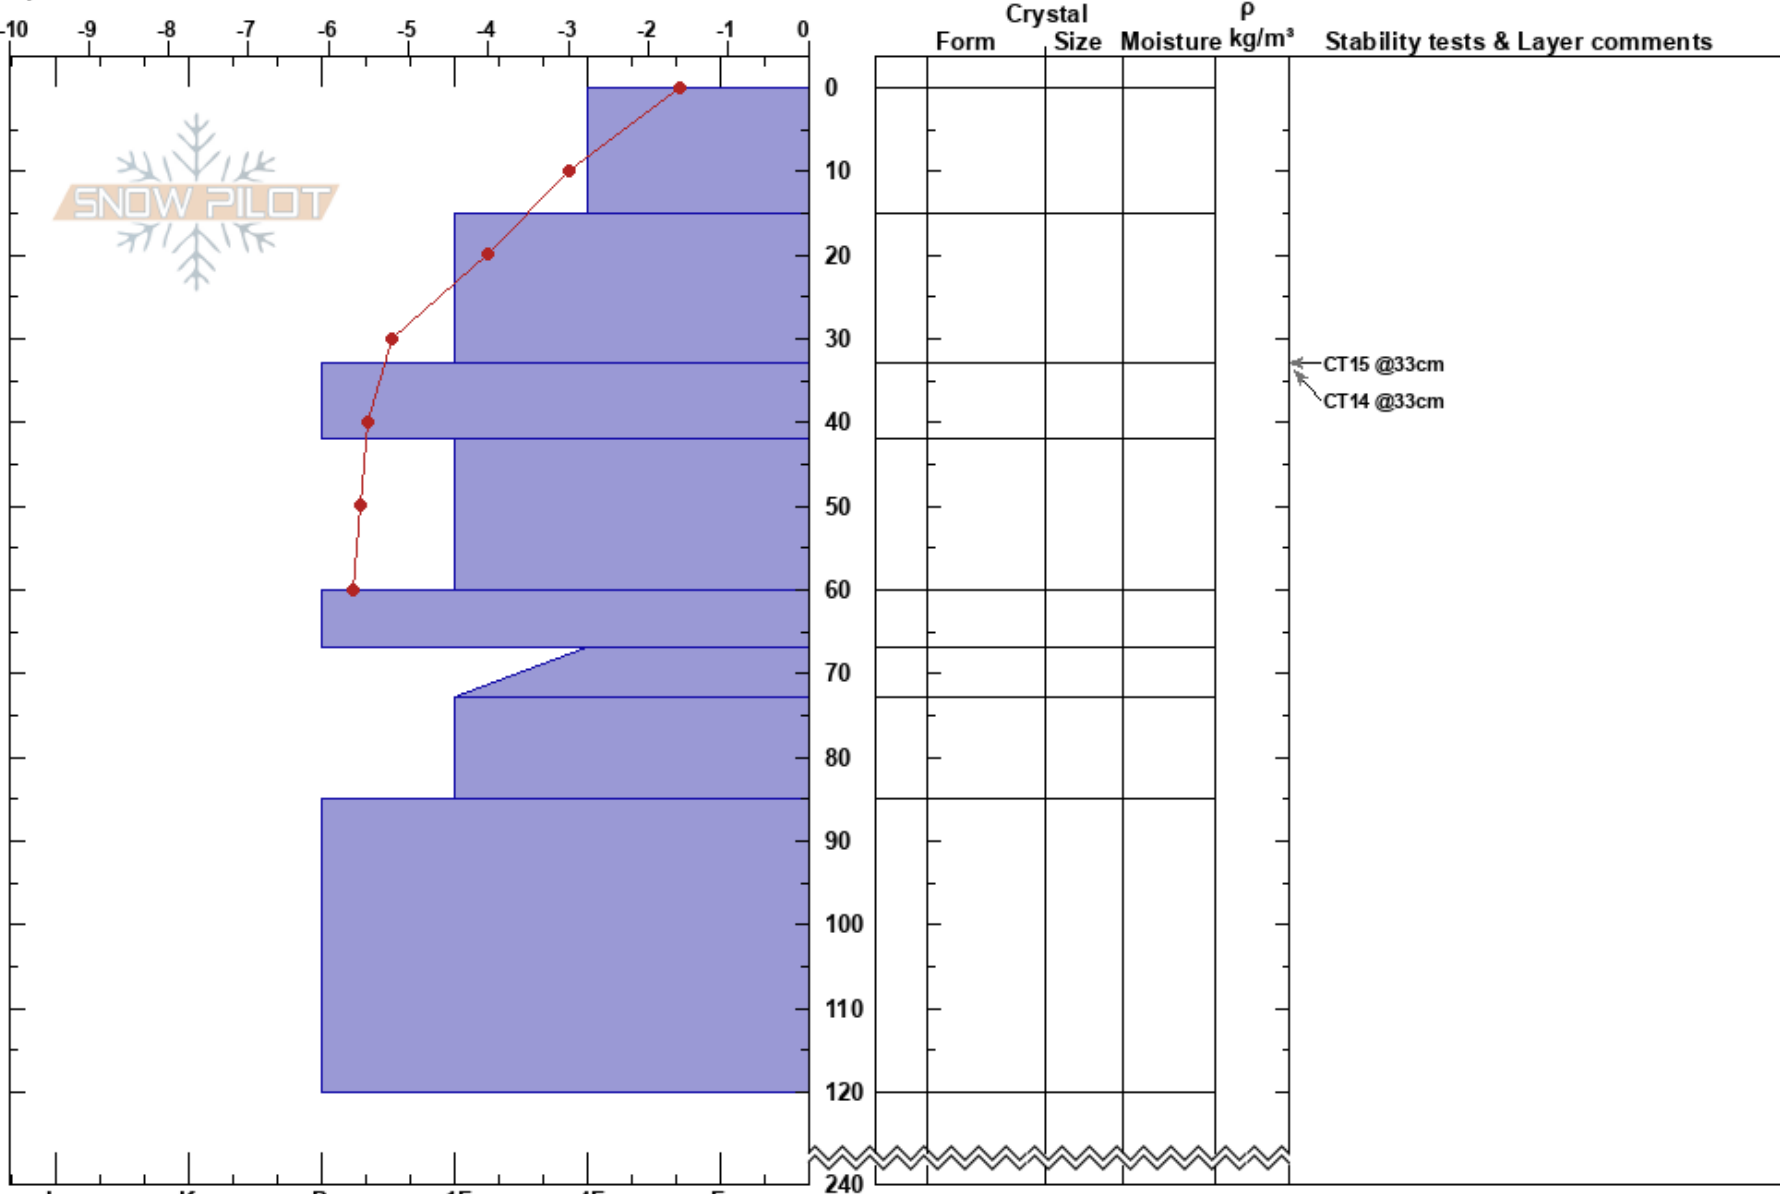

Keps, Riksgränsen
 Riksgänsen
 Sweden
 Elevation: 830 m
 Aspect: SE

Ida Lindström
 14/04/2018 - 11:15
 Co-ord: 68.41726N, 18.11354E
 Slope Angle: 27°
 Wind Loading: no

Stability: **HS:240**
 Air Temperature: 2.5°C PF: 15 15-33cm: Problematic layer
 Sky Cover: CLR
 Precipitation: NO
 Wind: W Light Breeze

Specifics: Pit dug in a Ski Area; Ski tracks on slope; We skied slope

Notes: