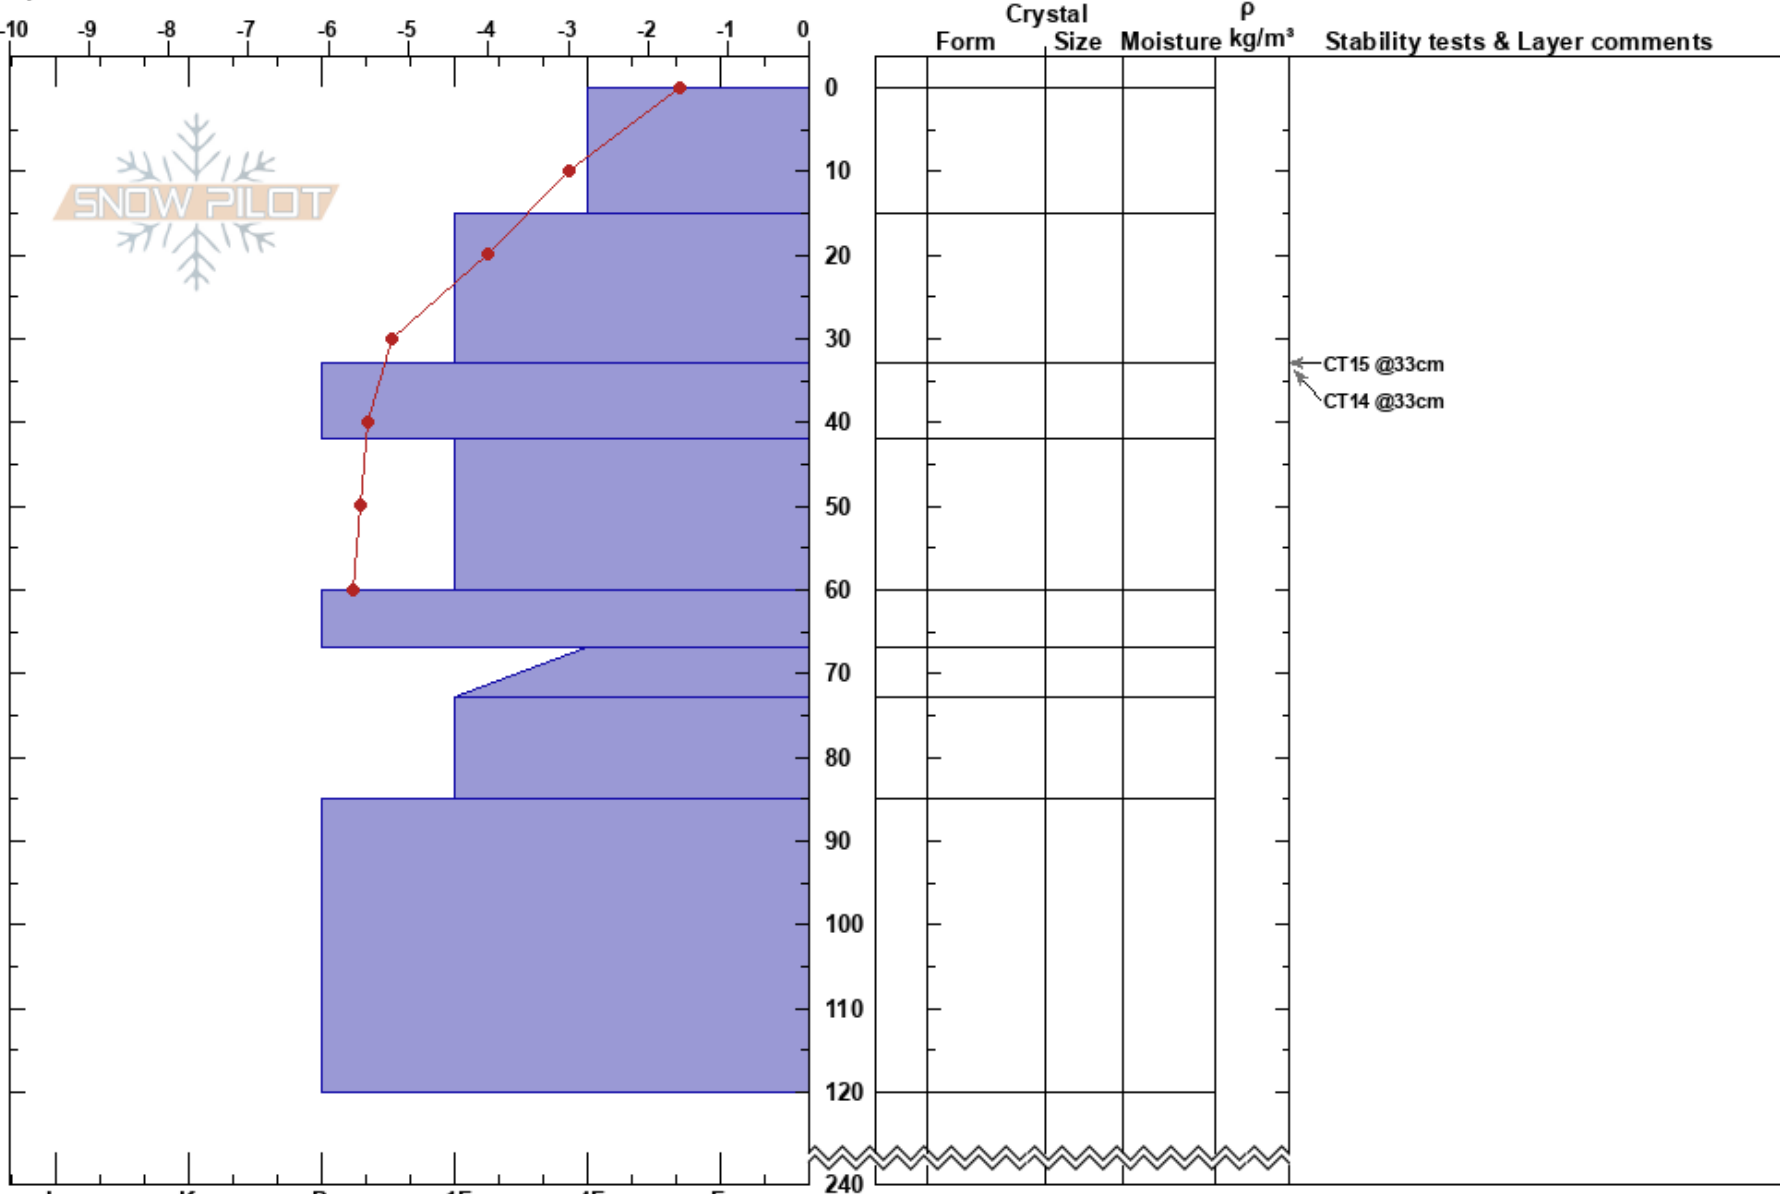

Keps, Riksgränsen  
 Riksgänsen  
 Sweden  
 Elevation: 830 m  
 Aspect: SE

Ida Lindström  
 14/04/2018 - 11:15  
 Co-ord: 68.41726N, 18.11354E  
 Slope Angle: 27°  
 Wind Loading: no

Stability: **HS:240**  
 Air Temperature: 2.5°C PF:15 15-33cm:Problematic layer  
 Sky Cover: CLR  
 Precipitation: NO  
 Wind: W Light Breeze

Specifics: Pit dug in a Ski Area; Ski tracks on slope; We skied slope

Notes: