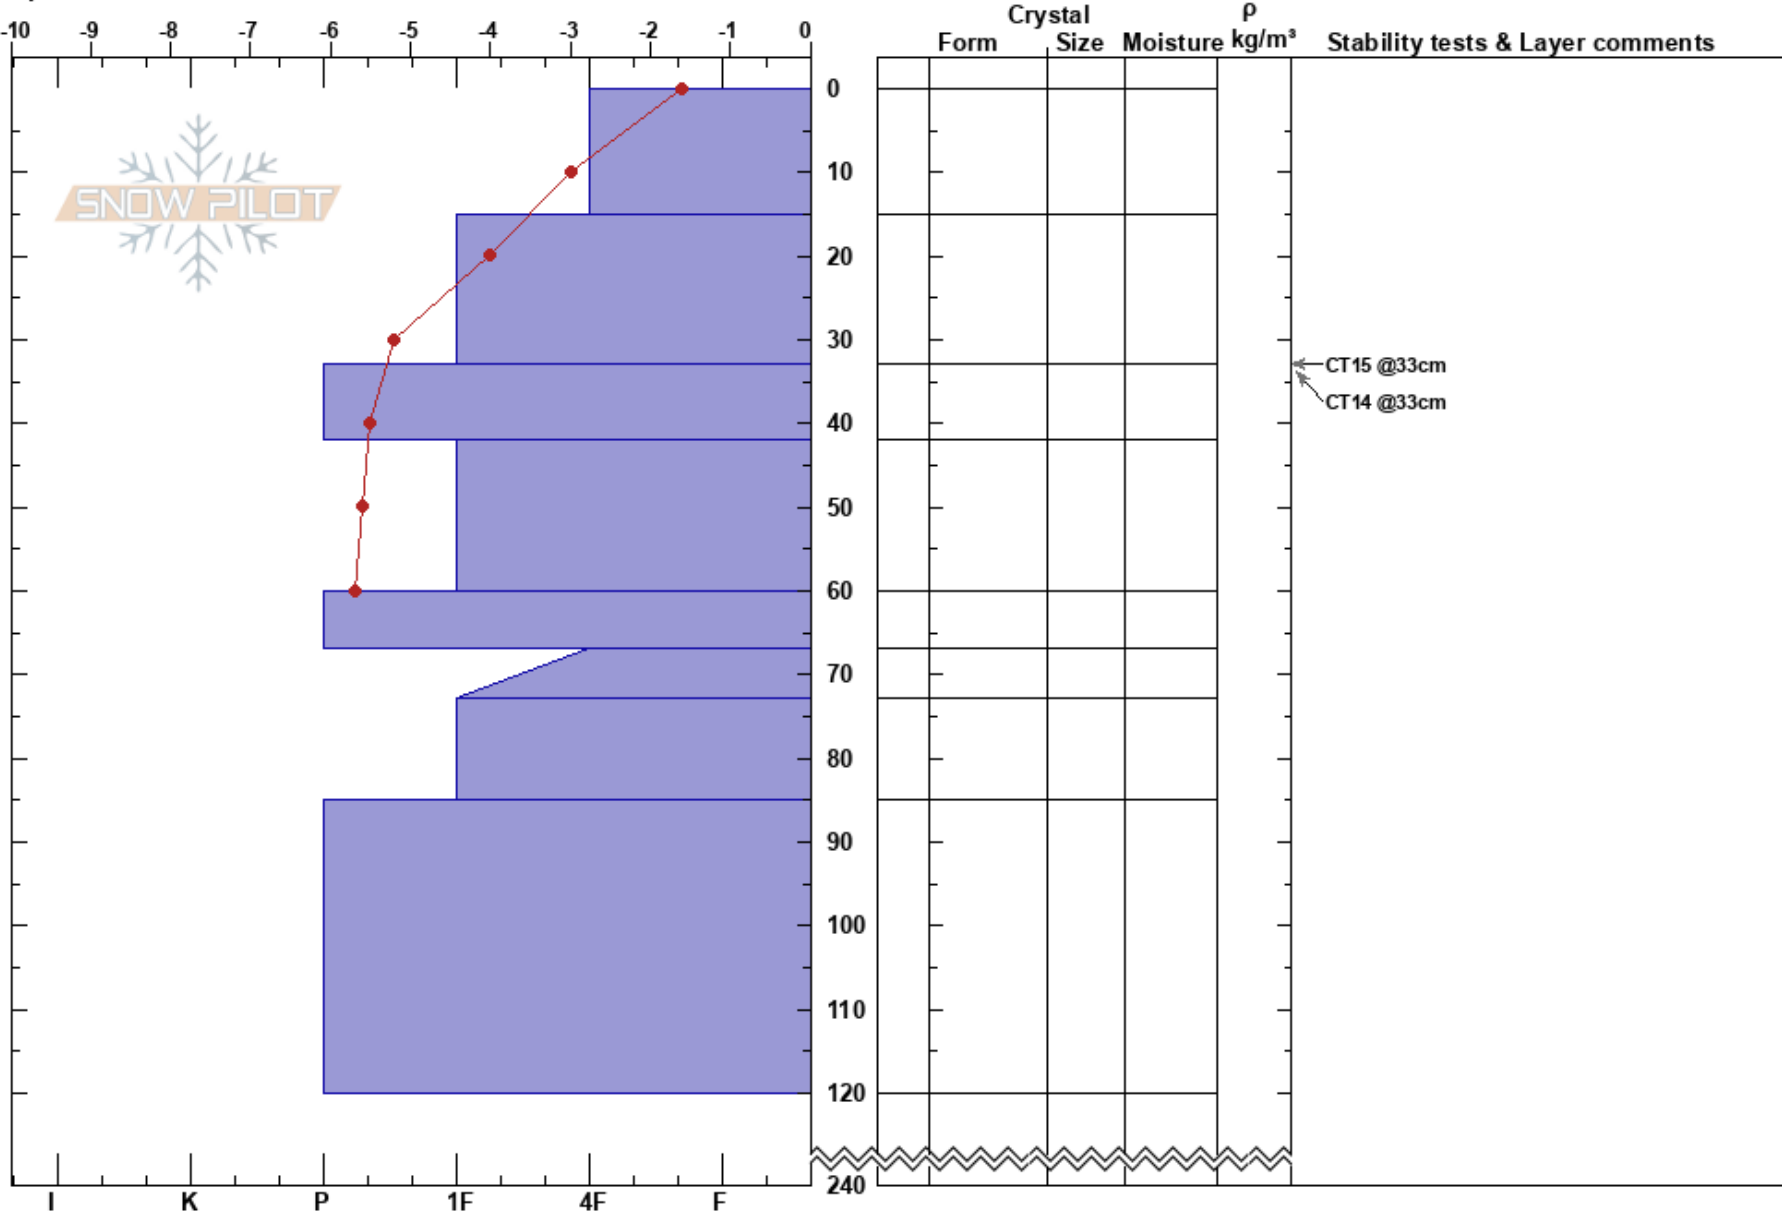

Keps, Riksgränsen
 Riksgänsen
 Sweden
Elevation: 830 m
Aspect: SE

Ida Lindström
 14/04/2018 - 11:15
Co-ord: 68.41726N, 18.11354E
Slope Angle: 27°
Wind Loading: no

Stability: **HS:**240
Air Temperature: 2.5°C **PF:**15 15-33cm:Problematic layer
Sky Cover: CLR
Precipitation: NO
Wind: W Light Breeze

Specifics: Pit dug in a Ski Area; Ski tracks on slope; We skied slope

Notes: