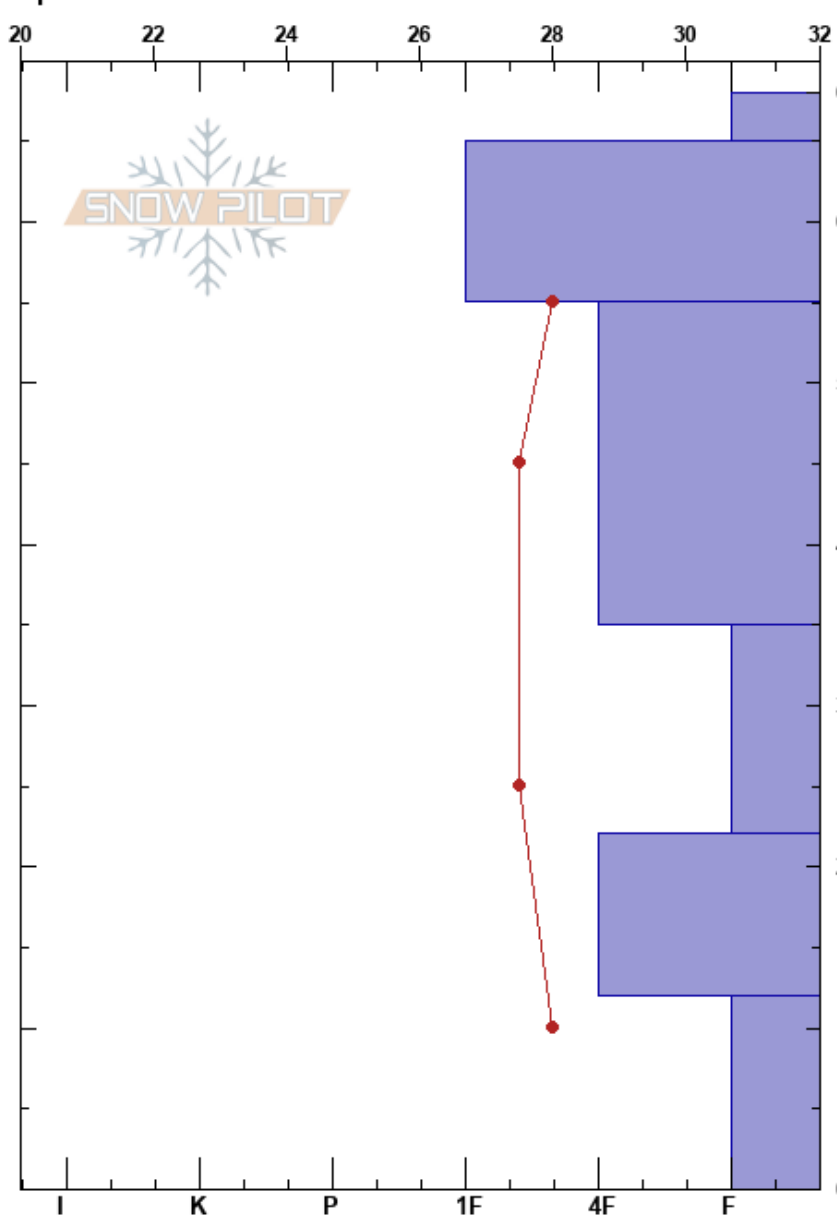

Slushy
 Chugach Range
 AK
 Elevation: 1936 ft
 Aspect: 140°
 Specifics:

Taylor Crocker
 04/13/2018 - 12:03pm
 Co-ord: 60.66636N, -149.49743E
 Slope Angle: 25°
 Wind Loading:

Stability: **HS:68**
 Air Temperature: 46°F **PF:60**
 Sky Cover: CLR
 Precipitation: NO
 Wind: Light Breeze
 Layer Notes:
 65-55cm: Frozen
 22-12cm: Problematic layer

Form	Crystal		Moisture	ρ kg/m ³	Stability tests & Layer comments
	Size				
○			W		← ECTN17 @65cm
○					65-55cm: Frozen
○	4		W		
○	4		W		
□ (○)	3		W		← CT12, Q1 @12cm
^ (○)	4		M		

Notes: