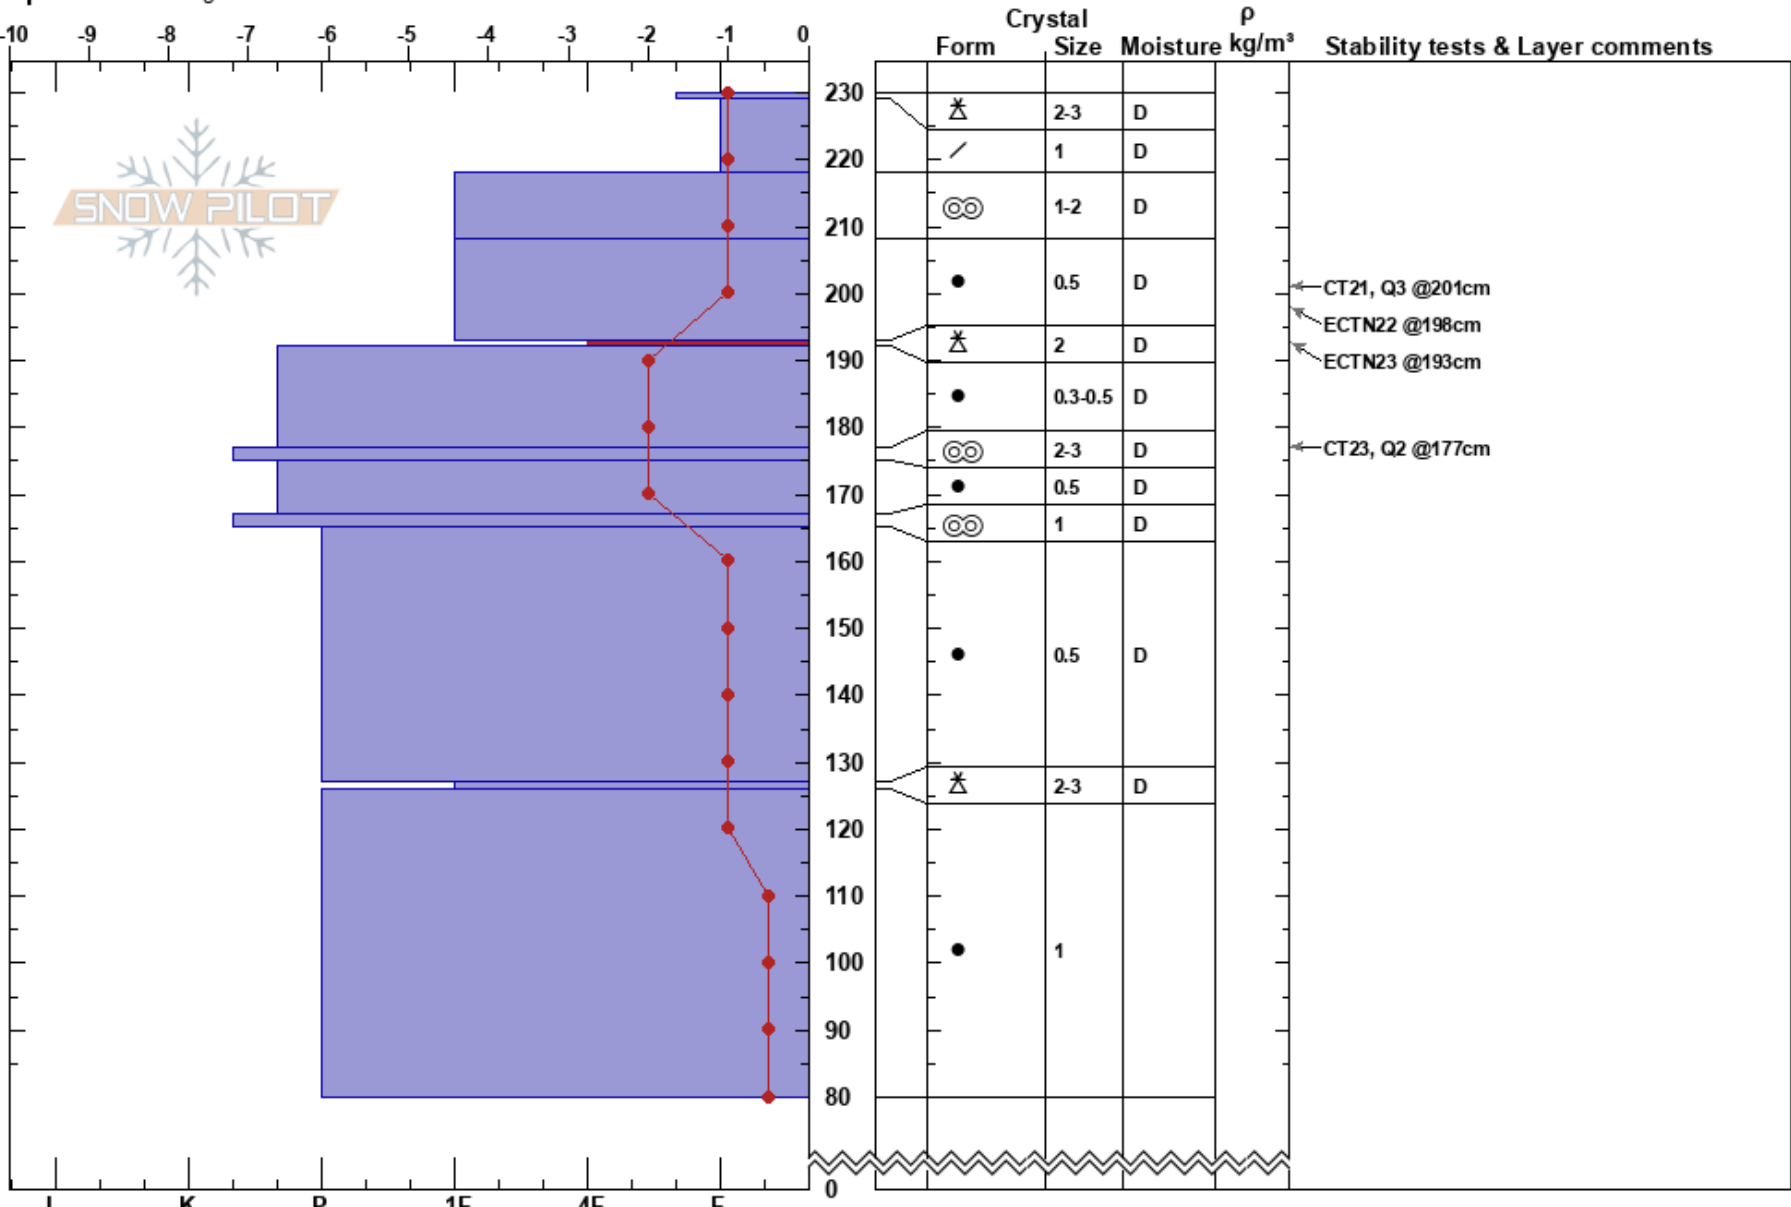

YC N Study Plot
 Gallatin Range-N
 MT
 Elevation: 8180 ft
 Aspect: 0°
 Specifics: Pit dug in a Ski Area

Stephanie Boyd
 04/08/2018 - 1:00am
 Co-ord: 45.24794N, -111.45568W
 Slope Angle: 27°
 Wind Loading: previous

Stability: **HS:230**
 Air Temperature: 0.5°C PF:24 193-192cm:Problematic layer
 Sky Cover: OVC
 Precipitation: GR
 Wind: SW Light Breeze

Notes: Pit dug by Steph, Renee, and Mel
 *Analog thermometer