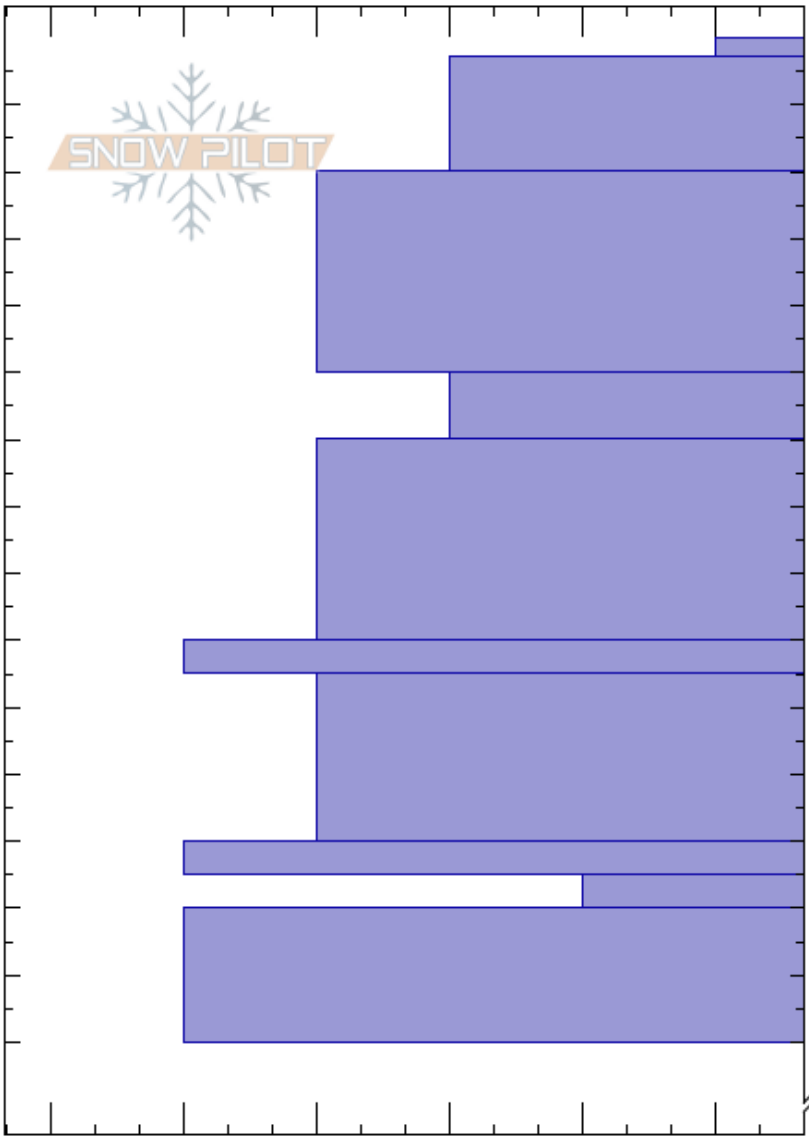

Olahans750
 Indre Sogn
 Norway
 Elevation: 750 m
 Aspect: 45°
 Specifics:

Jan Helge Aalbu
 12/04/2018 - 11:00
 Co-ord:
 Slope Angle: 20°
 Wind Loading:

Stability:
 Air Temperature:
 Sky Cover:
 Precipitation: NO
 Wind:
 HS:190
 PF:2
 125-130cm:Problematic layer

Crystal Form	Crystal Size	Moisture	ρ kg/m ³	Stability tests & Layer comments
○		W		
○		M		
○		M		
○		M		
○				
○				
○				
⊙				
○		M		
⊙				
⊙		M		
○				

Notes: