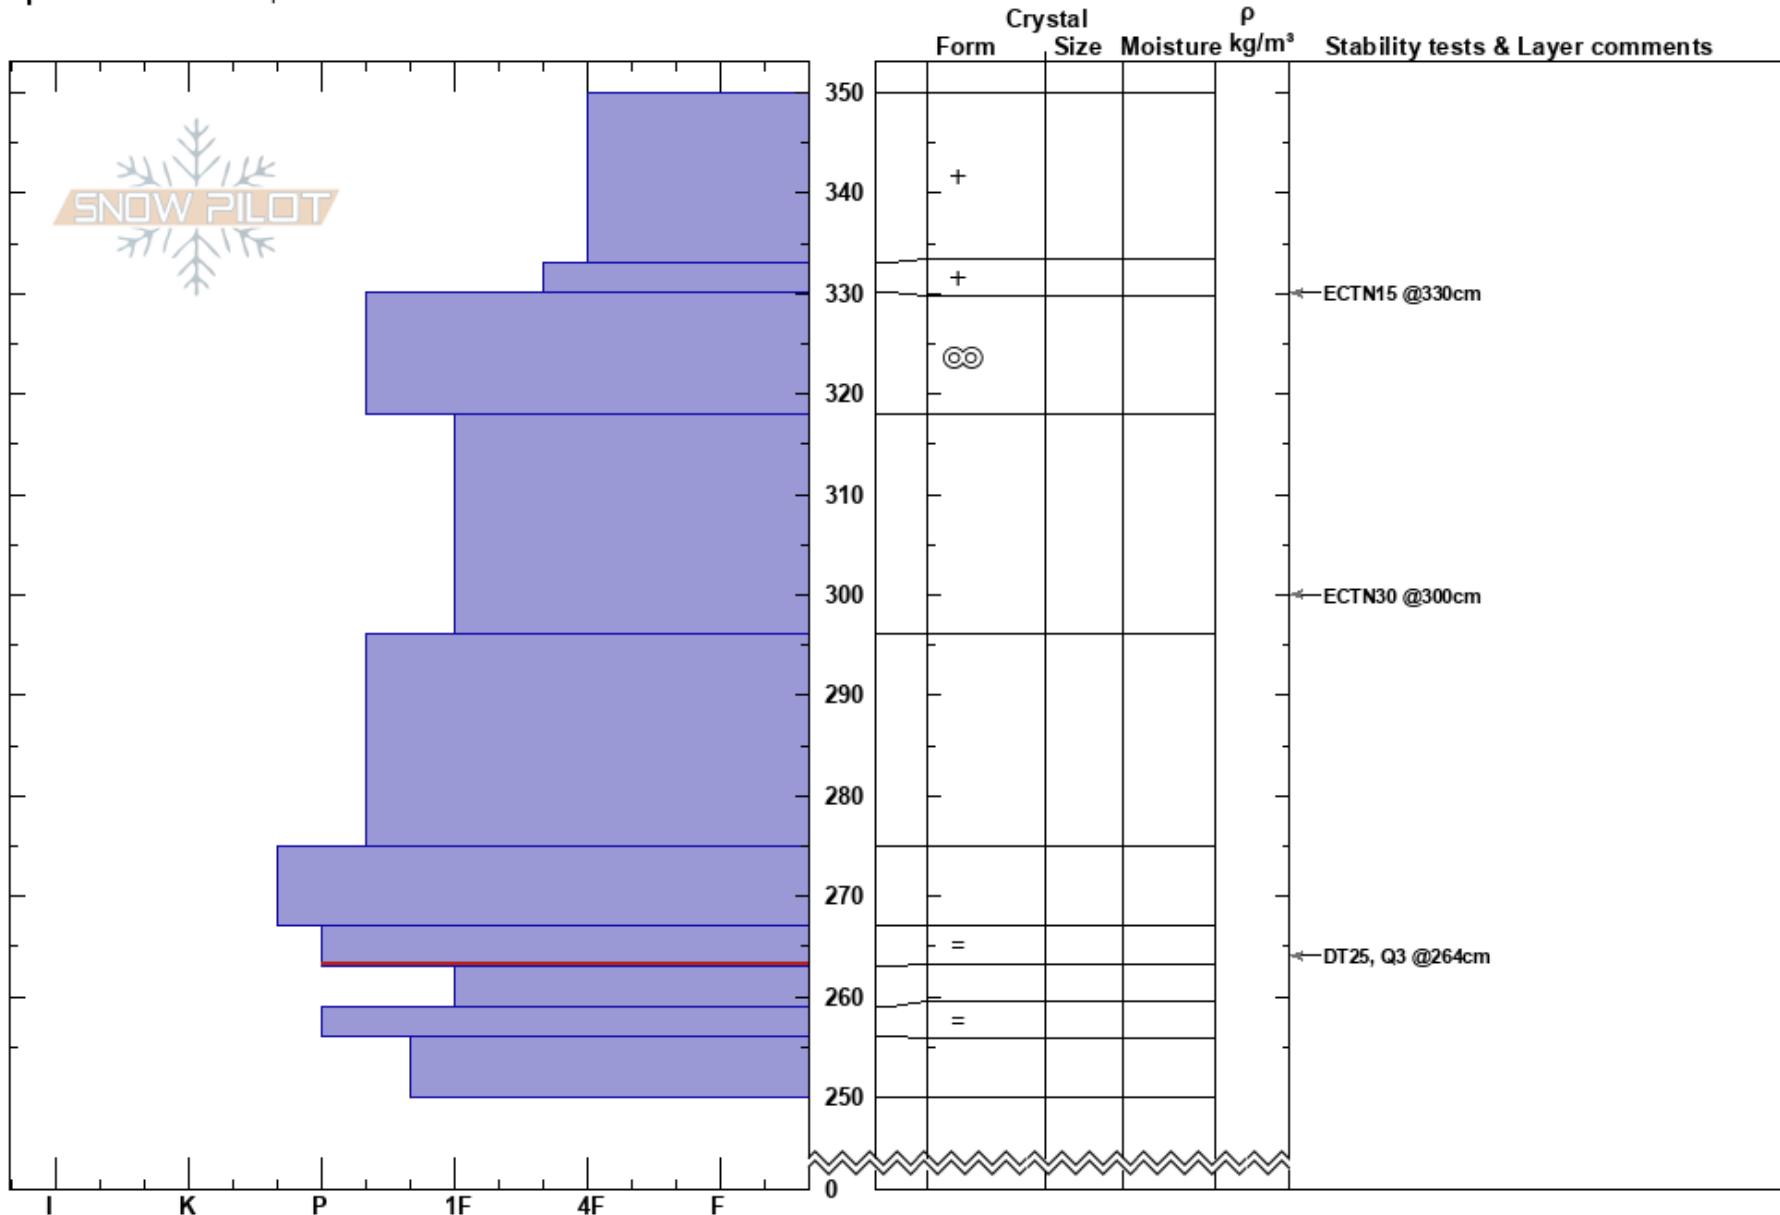

Grant Ridge  
 Flathead Range  
 MT  
 Elevation: 6400 ft  
 Aspect: 30°  
 Specifics: We skied slope

Chris Billbrey  
 04/12/2018 - 4:30pm  
 Co-ord: 48.35848N, -113.70584W  
 Slope Angle: 34°  
 Wind Loading: no

Stability: **HS:350**  
 Air Temperature: 267-263cm:Problematic layer  
 Sky Cover: OVC  
 Precipitation: S1  
 Wind: Calm

Notes: