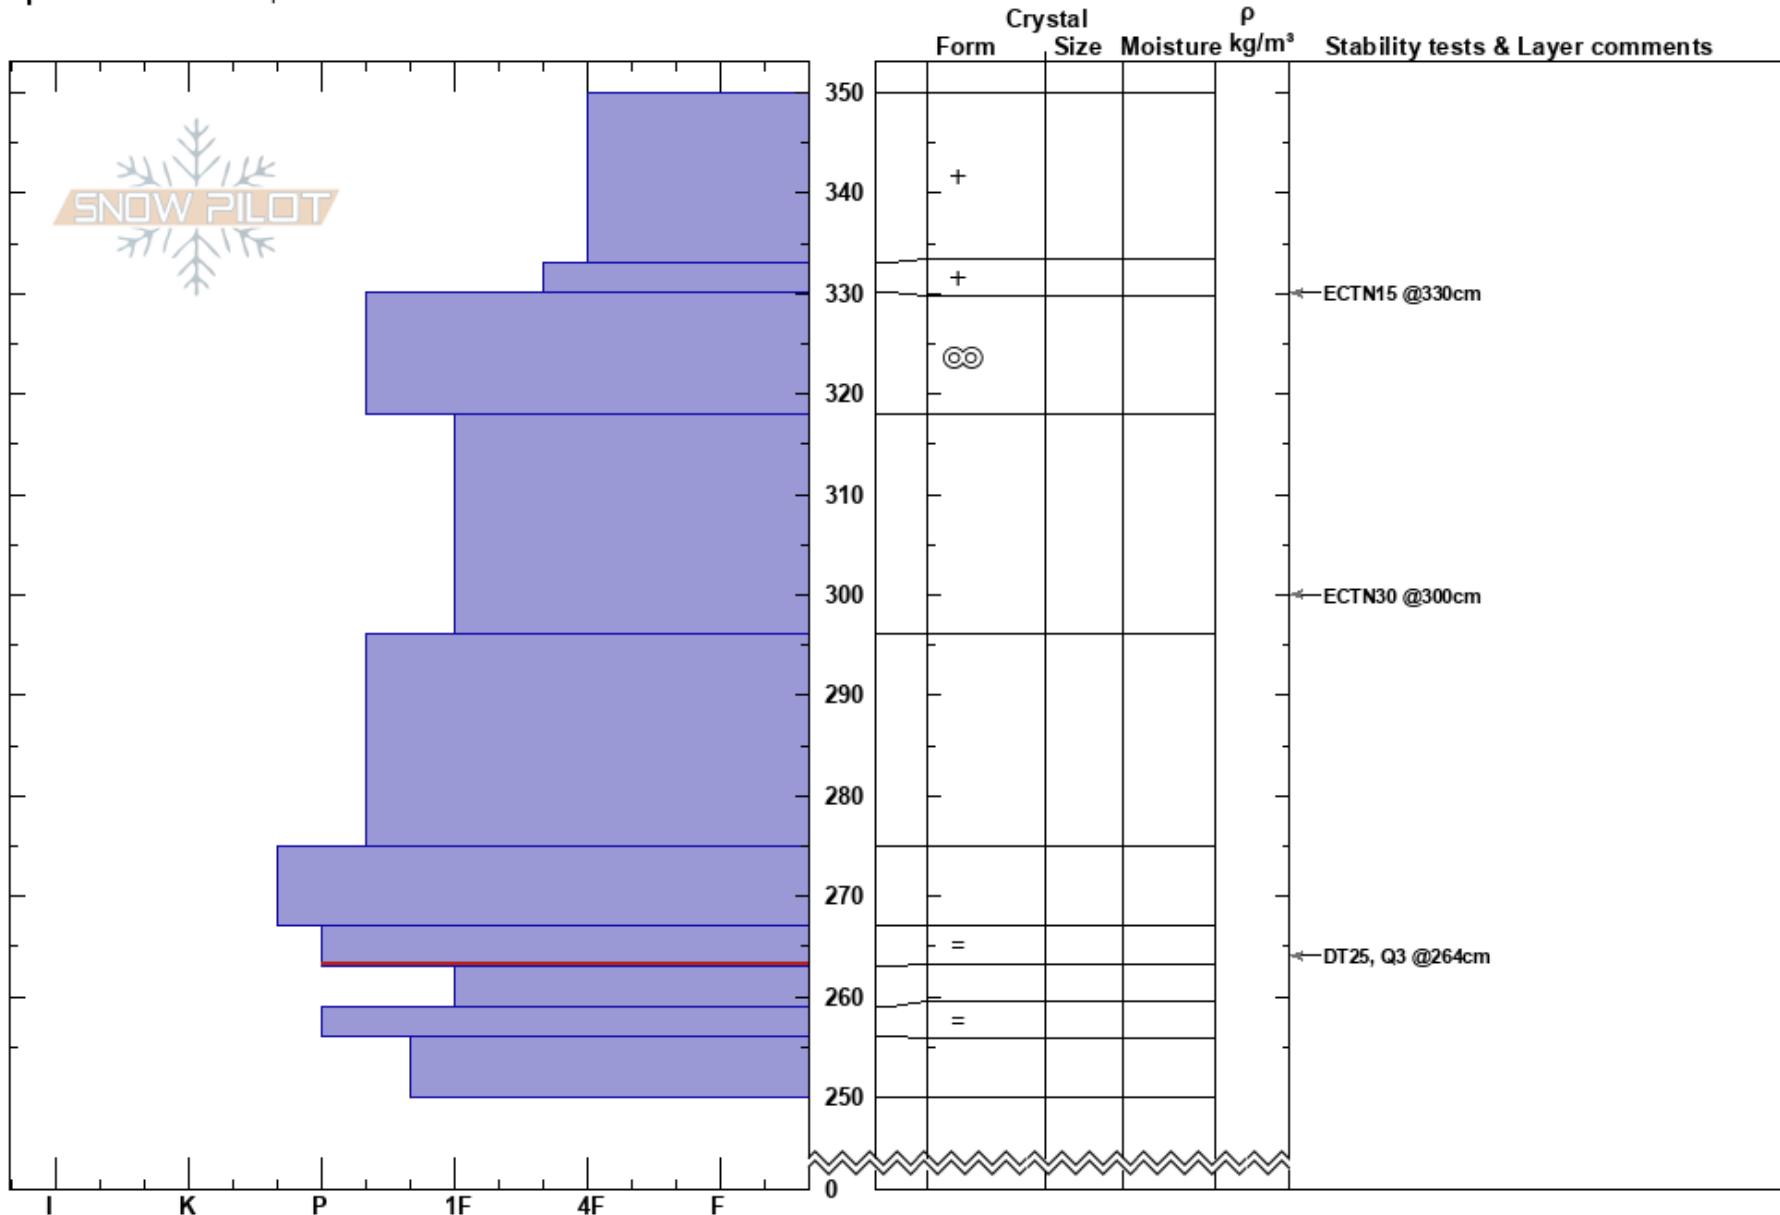

Grant Ridge
 Flathead Range
 MT
 Elevation: 6400 ft
 Aspect: 30°
 Specifics: We skied slope

Chris Billbrey
 04/12/2018 - 4:30pm
 Co-ord: 48.35848N, -113.70584W
 Slope Angle: 34°
 Wind Loading: no

Stability: **HS:350**
 Air Temperature: 267-263cm:Problematic layer
 Sky Cover: OVC
 Precipitation: S1
 Wind: Calm