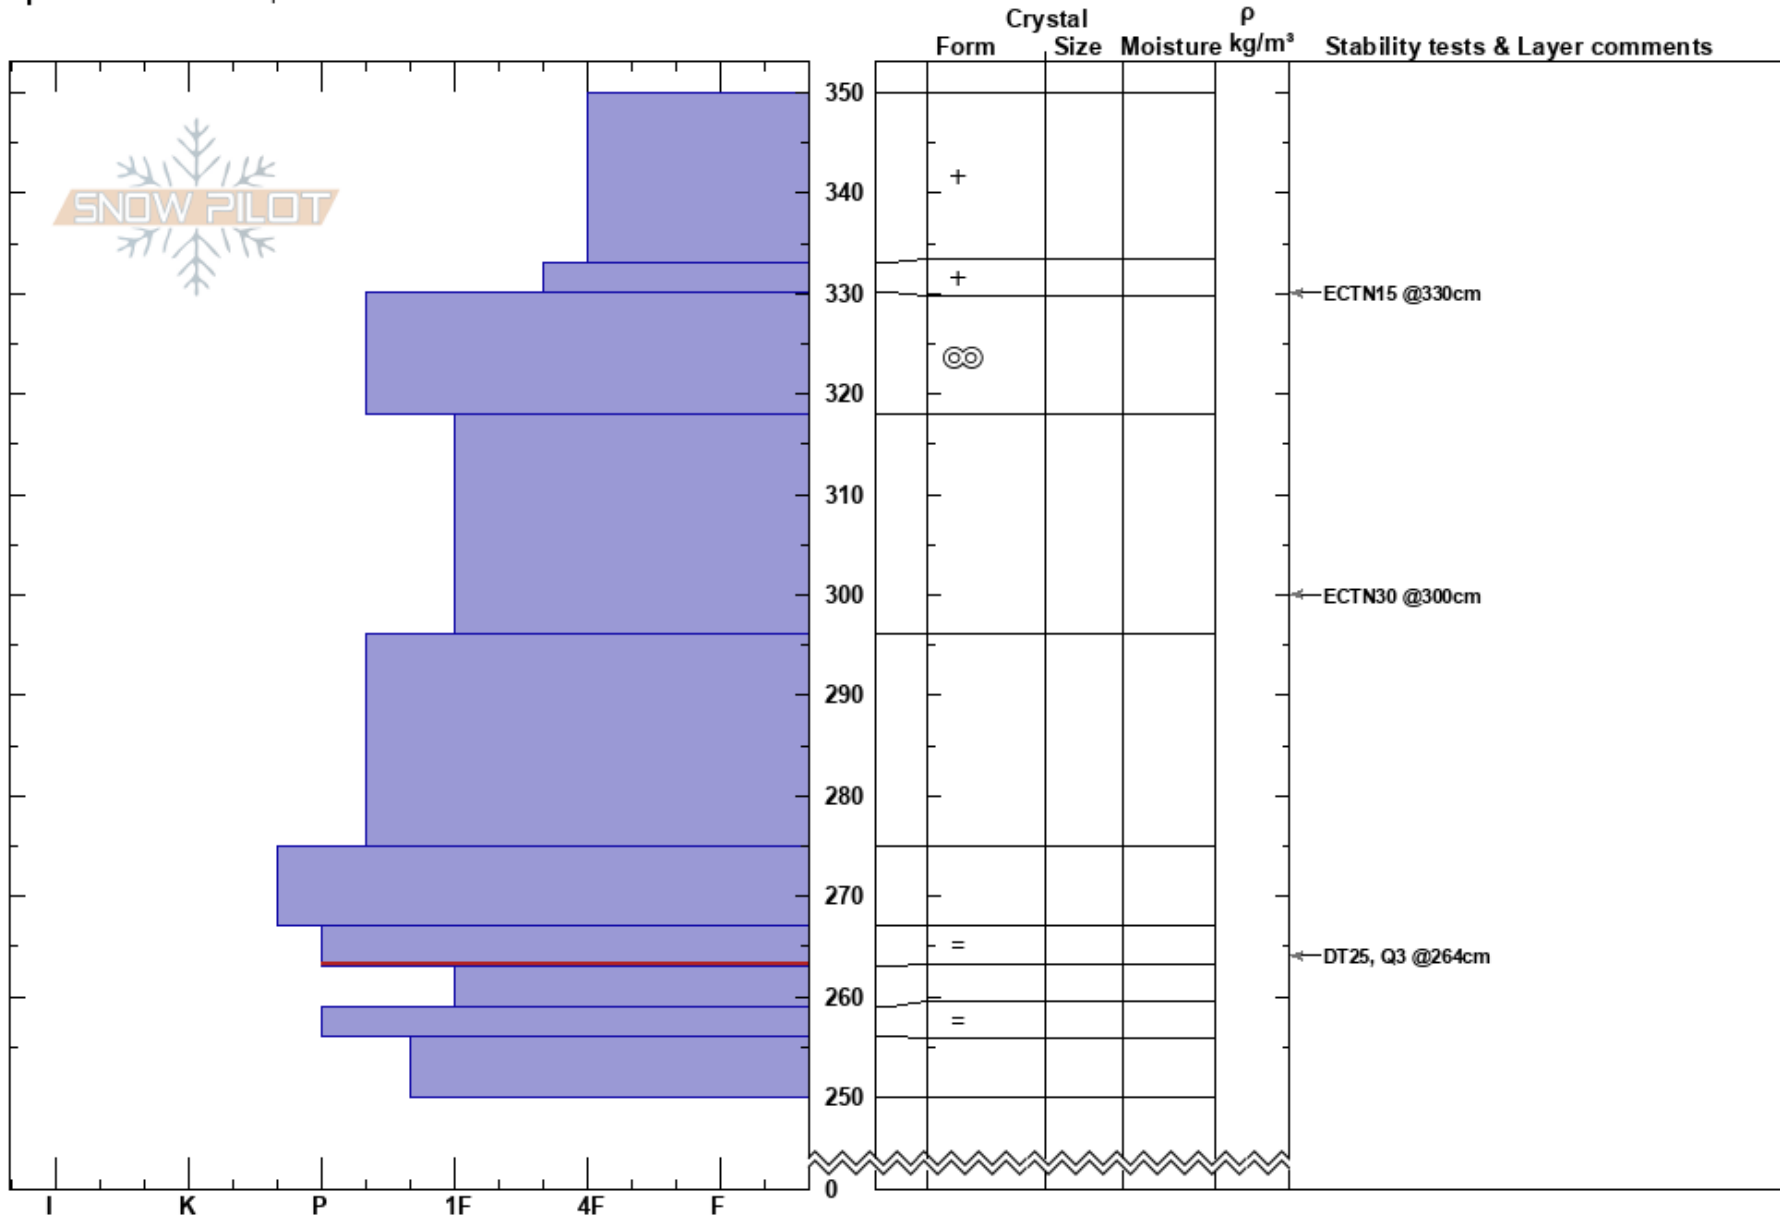

Grant Ridge
 Flathead Range
 MT
Elevation: 6400 ft
Aspect: 30°
Specifics: We skied slope

Chris Billbrey
 04/12/2018 - 4:30pm
Co-ord: 48.35848N, -113.70584W
Slope Angle: 34°
Wind Loading: no

Stability:
Air Temperature:
Sky Cover: OVC
Precipitation: S1
Wind: Calm

HS:350
Layer Notes:
 267-263cm:Problematic layer

Notes: