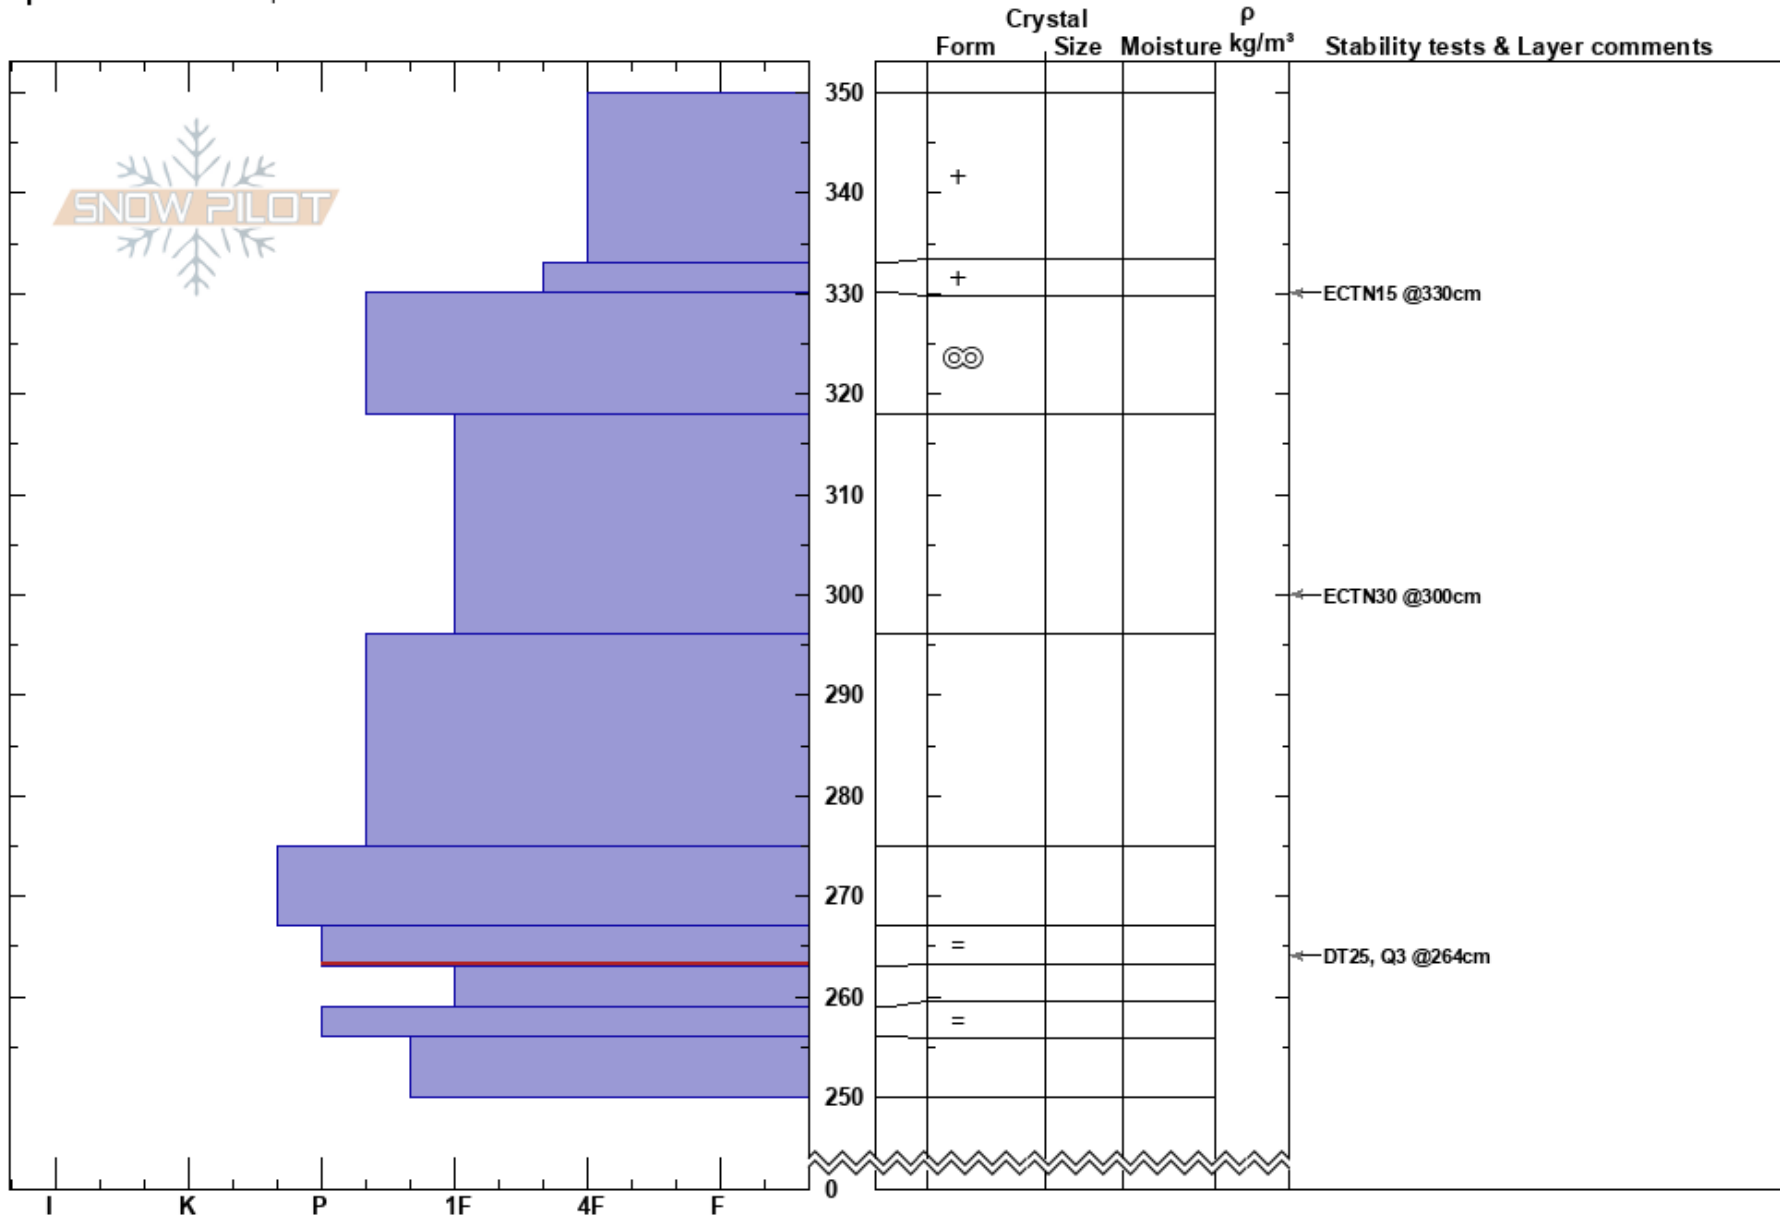

Grant Ridge  
 Flathead Range  
 MT  
**Elevation:** 6400 ft  
**Aspect:** 30°  
**Specifics:** We skied slope

Chris Billbrey  
 04/12/2018 - 4:30pm  
**Co-ord:** 48.35848N, -113.70584W  
**Slope Angle:** 34°  
**Wind Loading:** no

**Stability:**  
**Air Temperature:**  
**Sky Cover:** OVC  
**Precipitation:** S1  
**Wind:** Calm

**HS:**350  
**Layer Notes:**  
 267-263cm:Problematic layer

Notes: