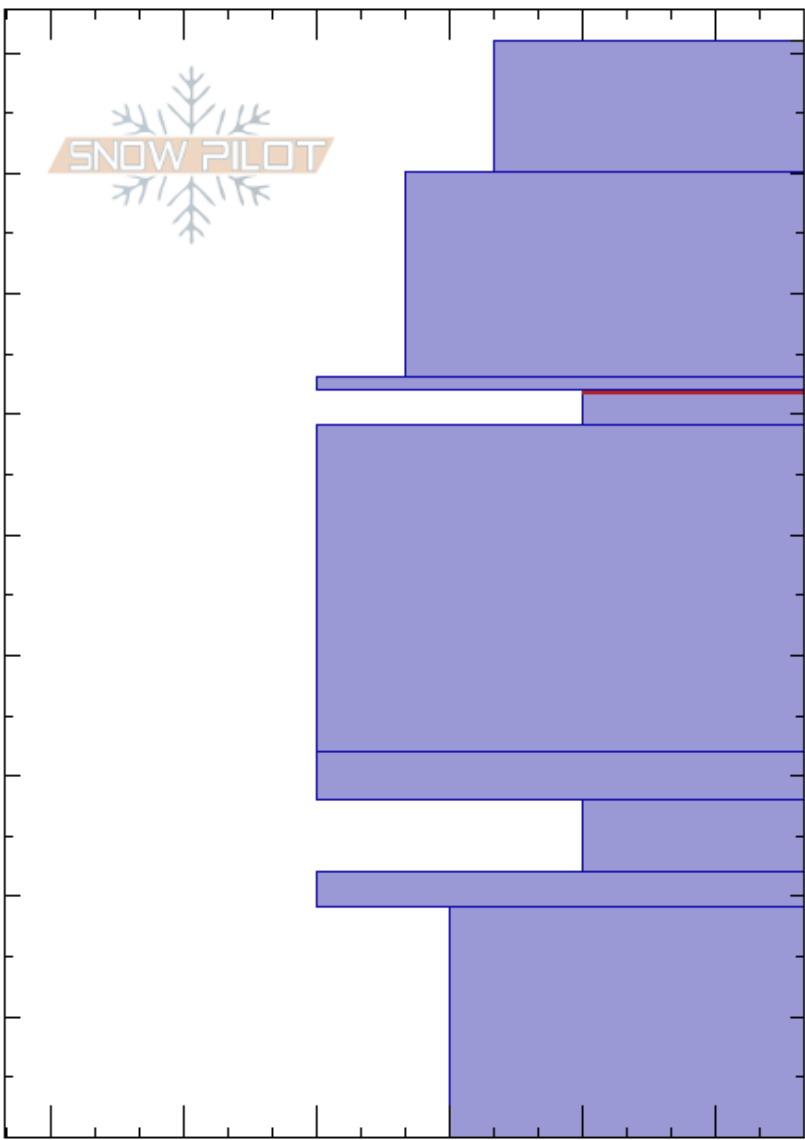

Sister7_201804121130
 Front Range
 CO
 Elevation: 11770 ft
 Aspect: 23°
 Specifics:

Ron Simenhois
 04/12/2018 - 11:30am
 Co-ord: 13S 423941W 4392161N
 Slope Angle: 26°
 Wind Loading: no

Stability: Good
 Air Temperature: 32°C
 Sky Cover: BKN
 Precipitation: NO
 Wind: W Moderate

HS:91
 62-59cm: Problematic layer

Elevation (ft)	Crystal		ρ kg/m ³	Stability tests & Layer comments
	Form	Size		
91	/ (●)	0.5	D	
80	●	0.1	D	
70				
65	⊙⊙	1	D	
62	● (□)	0.5	D	← ECTN23 @60cm ← PST45/100 (End) @60cm ← CT21, Q1 @60cm
60				
50				
45	●	0.3	D	
40				
35				
30	⊙⊙	0.5	D	
25	⊖	1	D	
20	⊙⊙(□)	1.5	D	
10	^	3	D	
0				