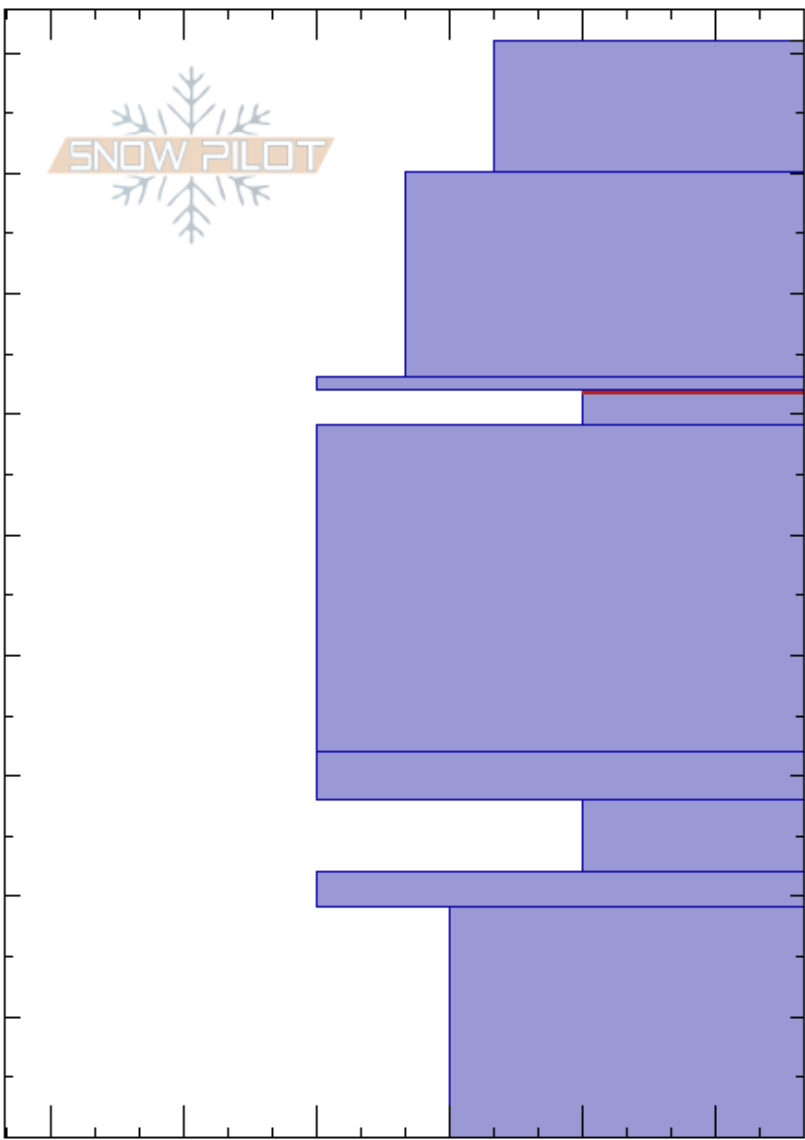

Sister7\_201804121130  
 Front Range  
 CO  
 Elevation: 11770 ft  
 Aspect: 23°  
 Specifics:

Ron Simenhois  
 04/12/2018 - 11:30am  
 Co-ord: 13S 423941W 4392161N  
 Slope Angle: 26°  
 Wind Loading: no

Stability: Good  
 Air Temperature: 32°C  
 Sky Cover: BKN  
 Precipitation: NO  
 Wind: W Moderate

HS:91  
 62-59cm: Problematic layer

Crystal Form	Crystal Size	Moisture	$\rho$ kg/m <sup>3</sup>	Stability tests & Layer comments
/ (●)	0.5	D		
●	0.1	D		
⊙	1	D		
● (□)	0.5	D		← ECTN23 @60cm ← PST45/100 (End) @60cm ← CT21, Q1 @60cm
●	0.3	D		
⊙	0.5	D		
⊖	1	D		
⊙(□)	1.5	D		
^	3	D		