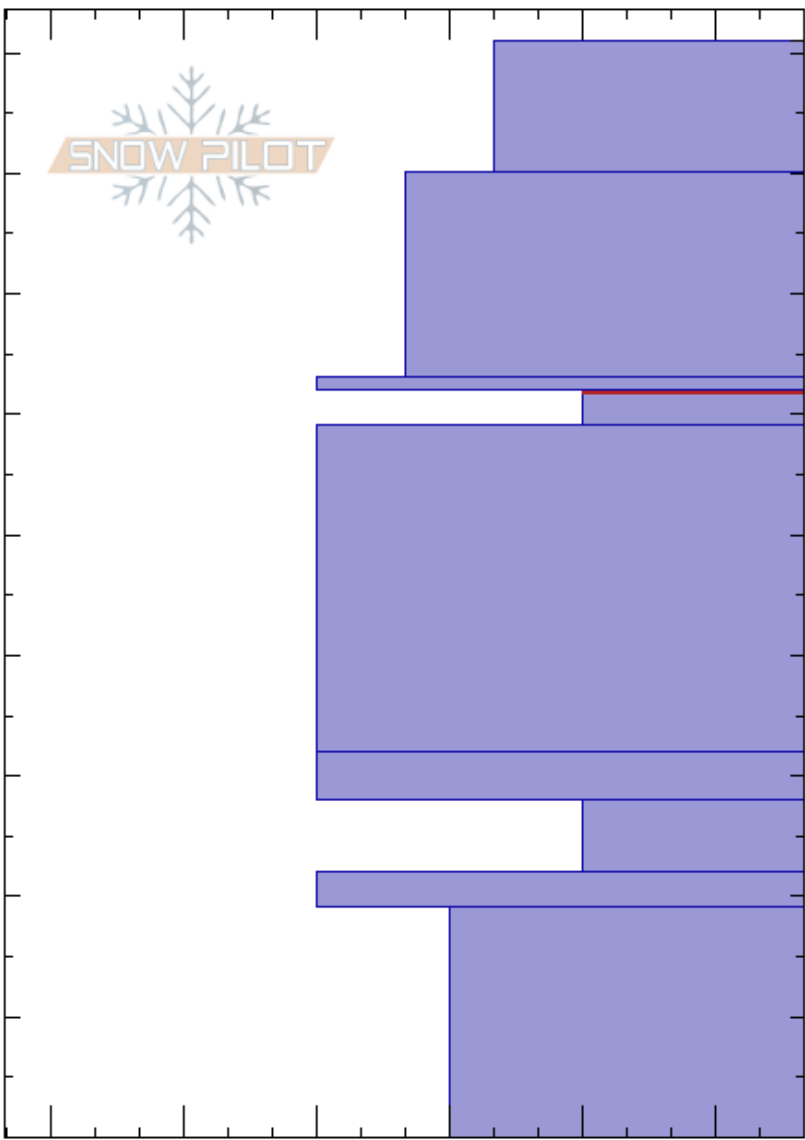

Sister7\_201804121130  
 Front Range  
 CO  
 Elevation: 11770 ft  
 Aspect: 23°  
 Specifics:

Ron Simenhois  
 04/12/2018 - 11:30am  
 Co-ord: 13S 423941W 4392161N  
 Slope Angle: 26°  
 Wind Loading: no

Stability: Good  
 Air Temperature: 32°C  
 Sky Cover: BKN  
 Precipitation: NO  
 Wind: W Moderate

HS:91  
 62-59cm: Problematic layer

Crystal Form	Crystal Size	Moisture	$\rho$ kg/m <sup>3</sup>	Stability tests & Layer comments
/ (●)	0.5	D		
●	0.1	D		
⊙	1	D		
● (□)	0.5	D		← ECTN23 @60cm ← PST45/100 (End) @60cm ← CT21, Q1 @60cm
●	0.3	D		
⊙	0.5	D		
⊖	1	D		
⊙ (□)	1.5	D		
^	3	D		