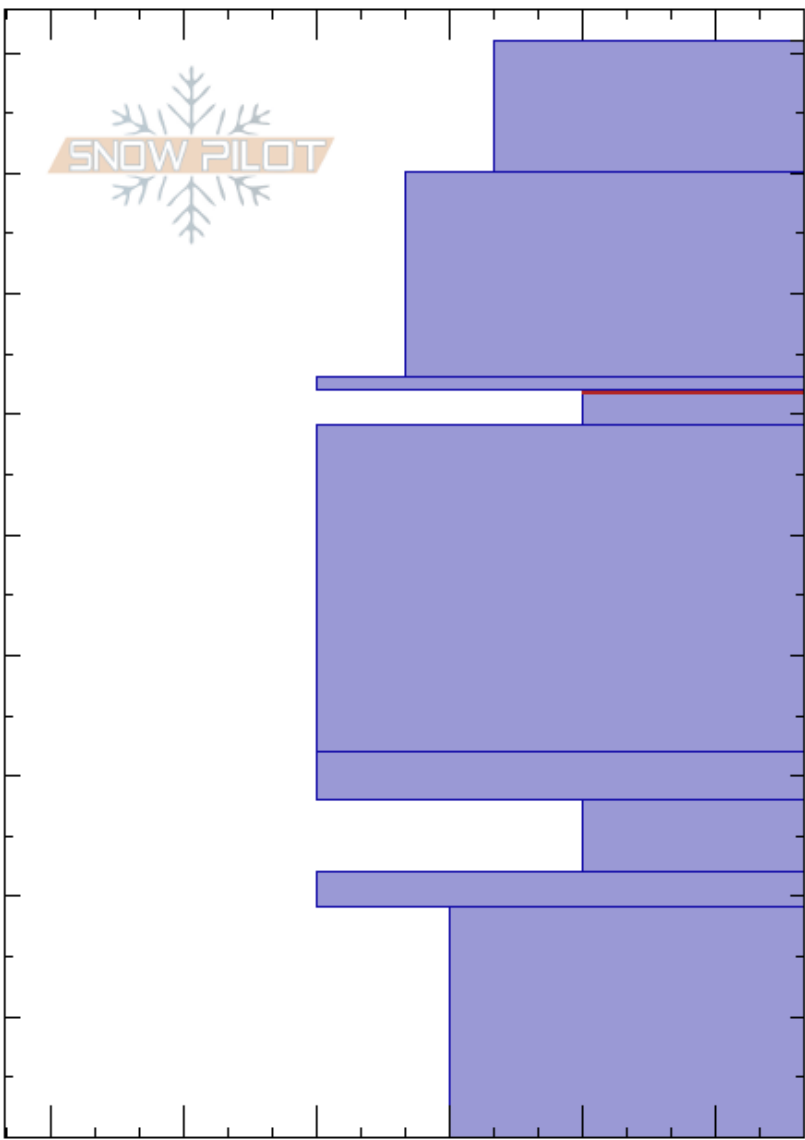

Sister7_201804121130
 Front Range
 CO
 Elevation: 11770 ft
 Aspect: 23°
 Specifics:

Ron Simenhois
 04/12/2018 - 11:30am
 Co-ord: 13S 423941W 4392161N
 Slope Angle: 26°
 Wind Loading: no

Stability: Good
 Air Temperature: 32°C
 Sky Cover: BKN
 Precipitation: NO
 Wind: W Moderate

HS:91
 62-59cm: Problematic layer

Crystal Form	Crystal Size	Moisture	ρ kg/m ³	Stability tests & Layer comments
/ (●)	0.5	D		
●	0.1	D		
⊙	1	D		
● (□)	0.5	D		← ECTN23 @60cm ← PST45/100 (End) @60cm ← CT21, Q1 @60cm
●	0.3	D		
⊙	0.5	D		
B	1	D		
⊙ (□)	1.5	D		
^	3	D		