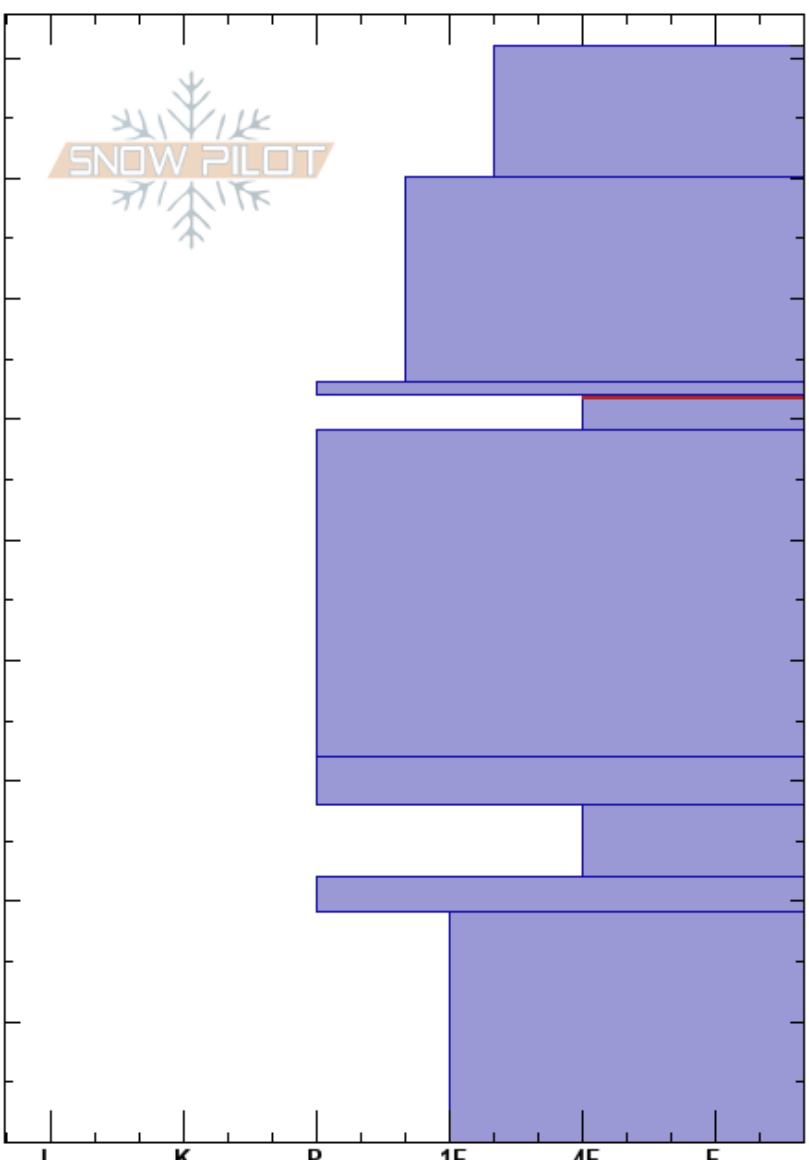

Sister7_201804121130
 Front Range
 CO
 Elevation: 11770 ft
 Aspect: 23°
 Specifics:

Ron Simenhois
 04/12/2018 - 11:30am
 Co-ord: 13S 423941W 4392161N
 Slope Angle: 26°
 Wind Loading: no

Stability: Good
 Air Temperature: 32°C
 Sky Cover: BKN
 Precipitation: NO
 Wind: W Moderate

HS:91
 62-59cm: Problematic layer

Crystal Form	Crystal Size	Moisture	ρ kg/m ³	Stability tests & Layer comments
/ (●)	0.5	D		
●	0.1	D		
⊙	1	D		
● (□)	0.5	D		← ECTN23 @60cm ← PST45/100 (End) @60cm ← CT21, Q1 @60cm
●	0.3	D		
⊙	0.5	D		
B	1	D		
⊙ (□)	1.5	D		
^	3	D		