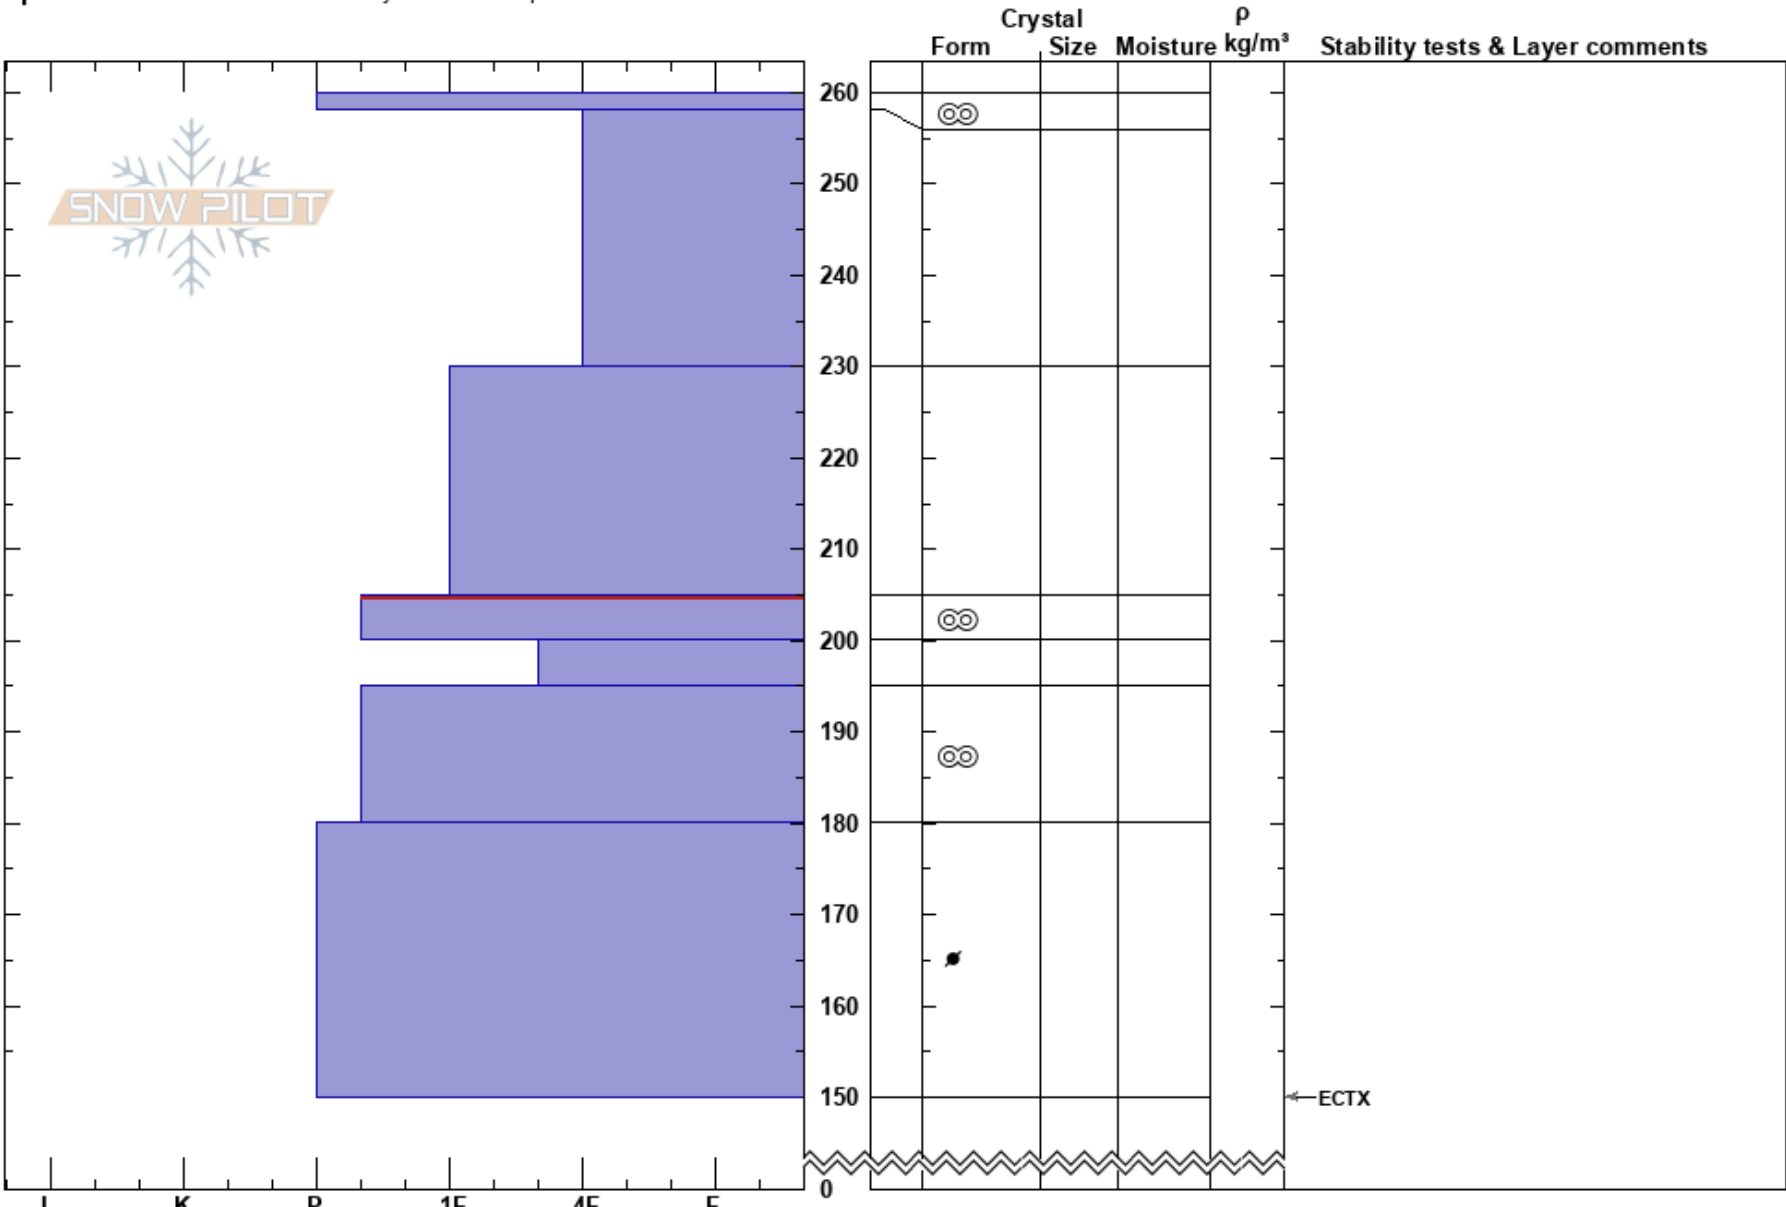

Red Rocks
 Lewis Range
 MT
 Elevation: 5800 ft
 Aspect: 275°
 Specifics: Recent avalanche activity on similar slopes

Zachary Miller
 04/11/2018 - 12:15pm
 Co-ord: 48.69038N, -113.80437W
 Slope Angle: 38°
 Wind Loading: no

Stability:
 Air Temperature:
 Sky Cover: OVC
 Precipitation: GR
 Wind: SW Light Breeze

HS:260
 Layer Notes:
 205-200cm: Problematic layer

Notes: