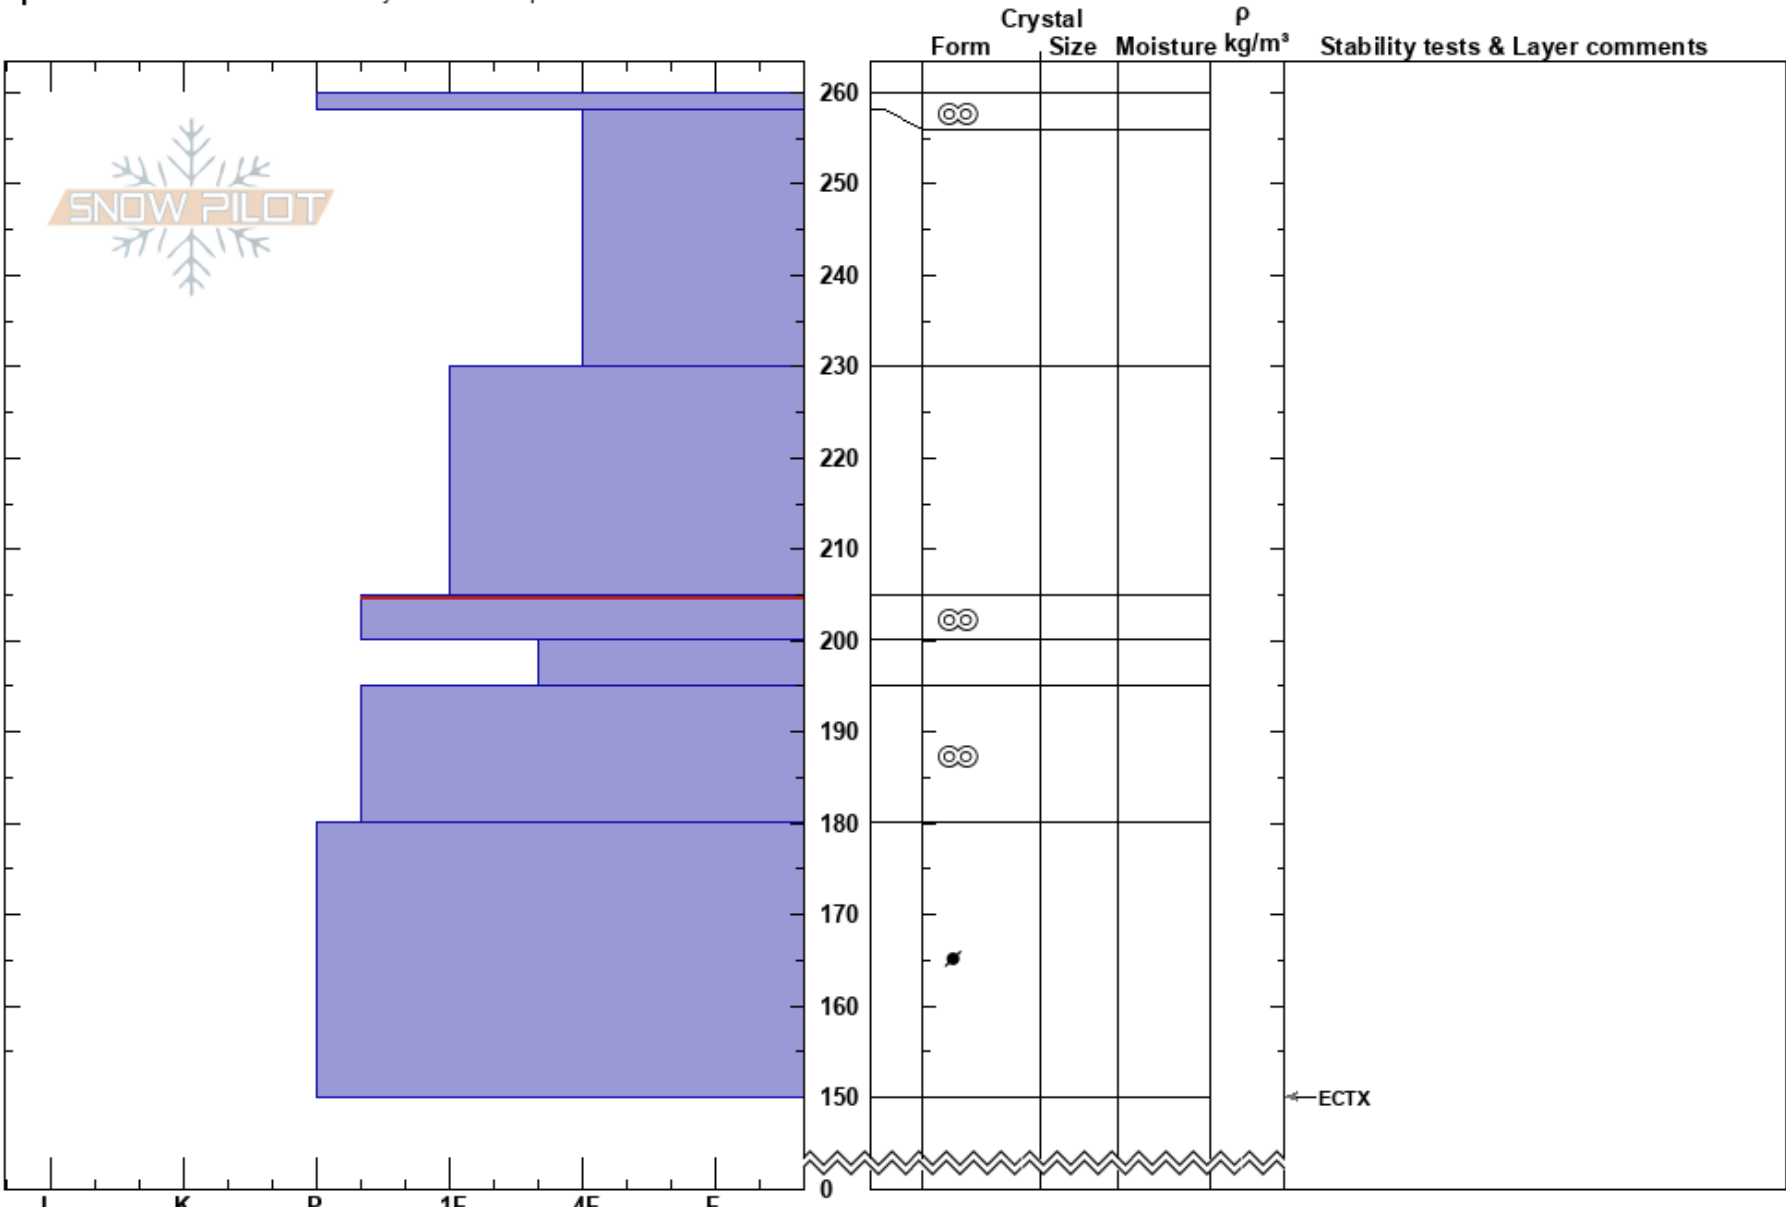

Red Rocks
 Lewis Range
 MT
Elevation: 5800 ft
Aspect: 275°
Specifics: Recent avalanche activity on similar slopes

Zachary Miller
 04/11/2018 - 12:15pm
Co-ord: 48.69038N, -113.80437W
Slope Angle: 38°
Wind Loading: no

Stability:
Air Temperature:
Sky Cover: OVC
Precipitation: GR
Wind: SW Light Breeze

HS:260
Layer Notes: 205-200cm:Problematic layer

Notes: