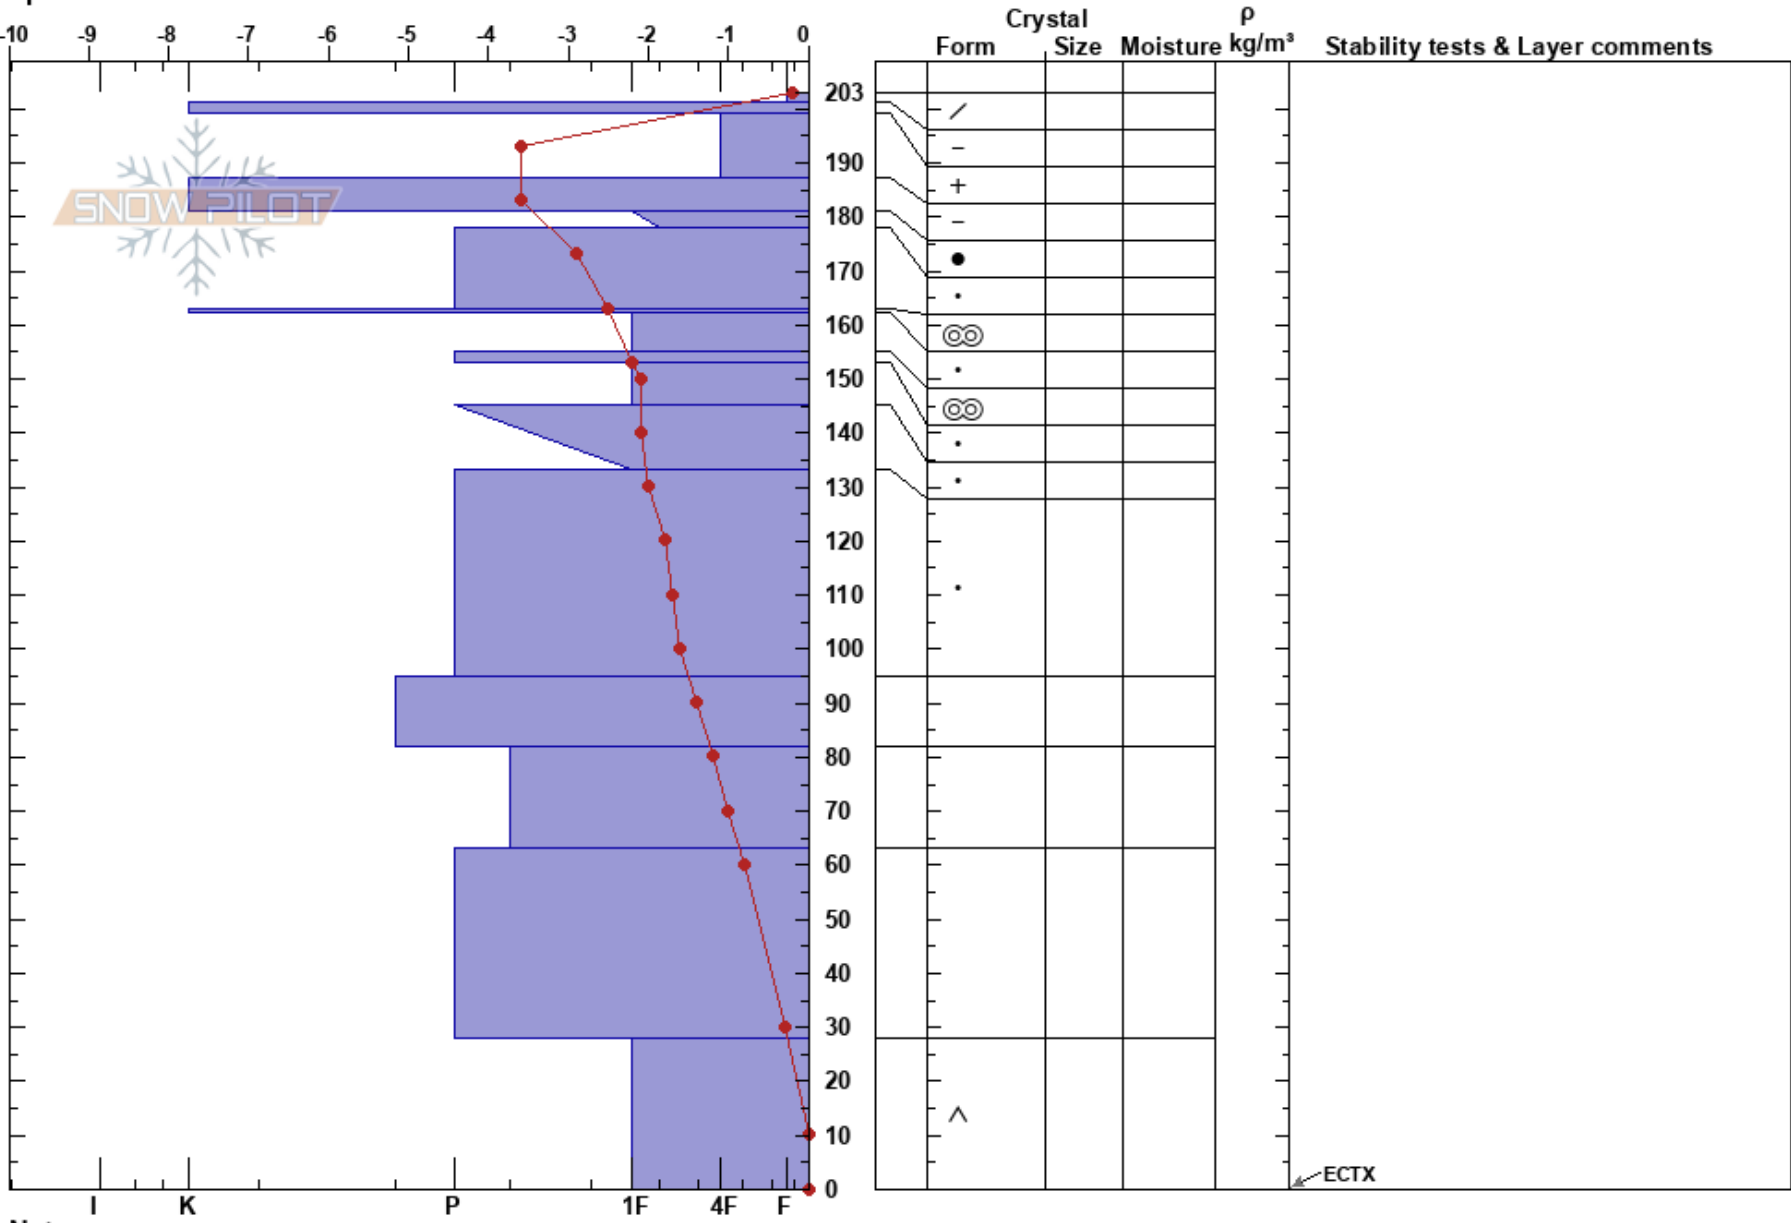

SO Lill Skarven
 Funäsfjällen
 Sweden
 Elevation: 1020 m
 Aspect: SE
 Specifics:

John Wilcoxon
 11/04/2018 - 09:50
 Co-ord: 62.57112N, 12.37468E
 Slope Angle: 28°
 Wind Loading: previous

Stability:
 Air Temperature: -0.9°C PF:20
 Sky Cover: CLR
 Precipitation: NO
 Wind: Calm

HS:203
 Layer Notes:
 199-187cm:Problematic layer

Notes: