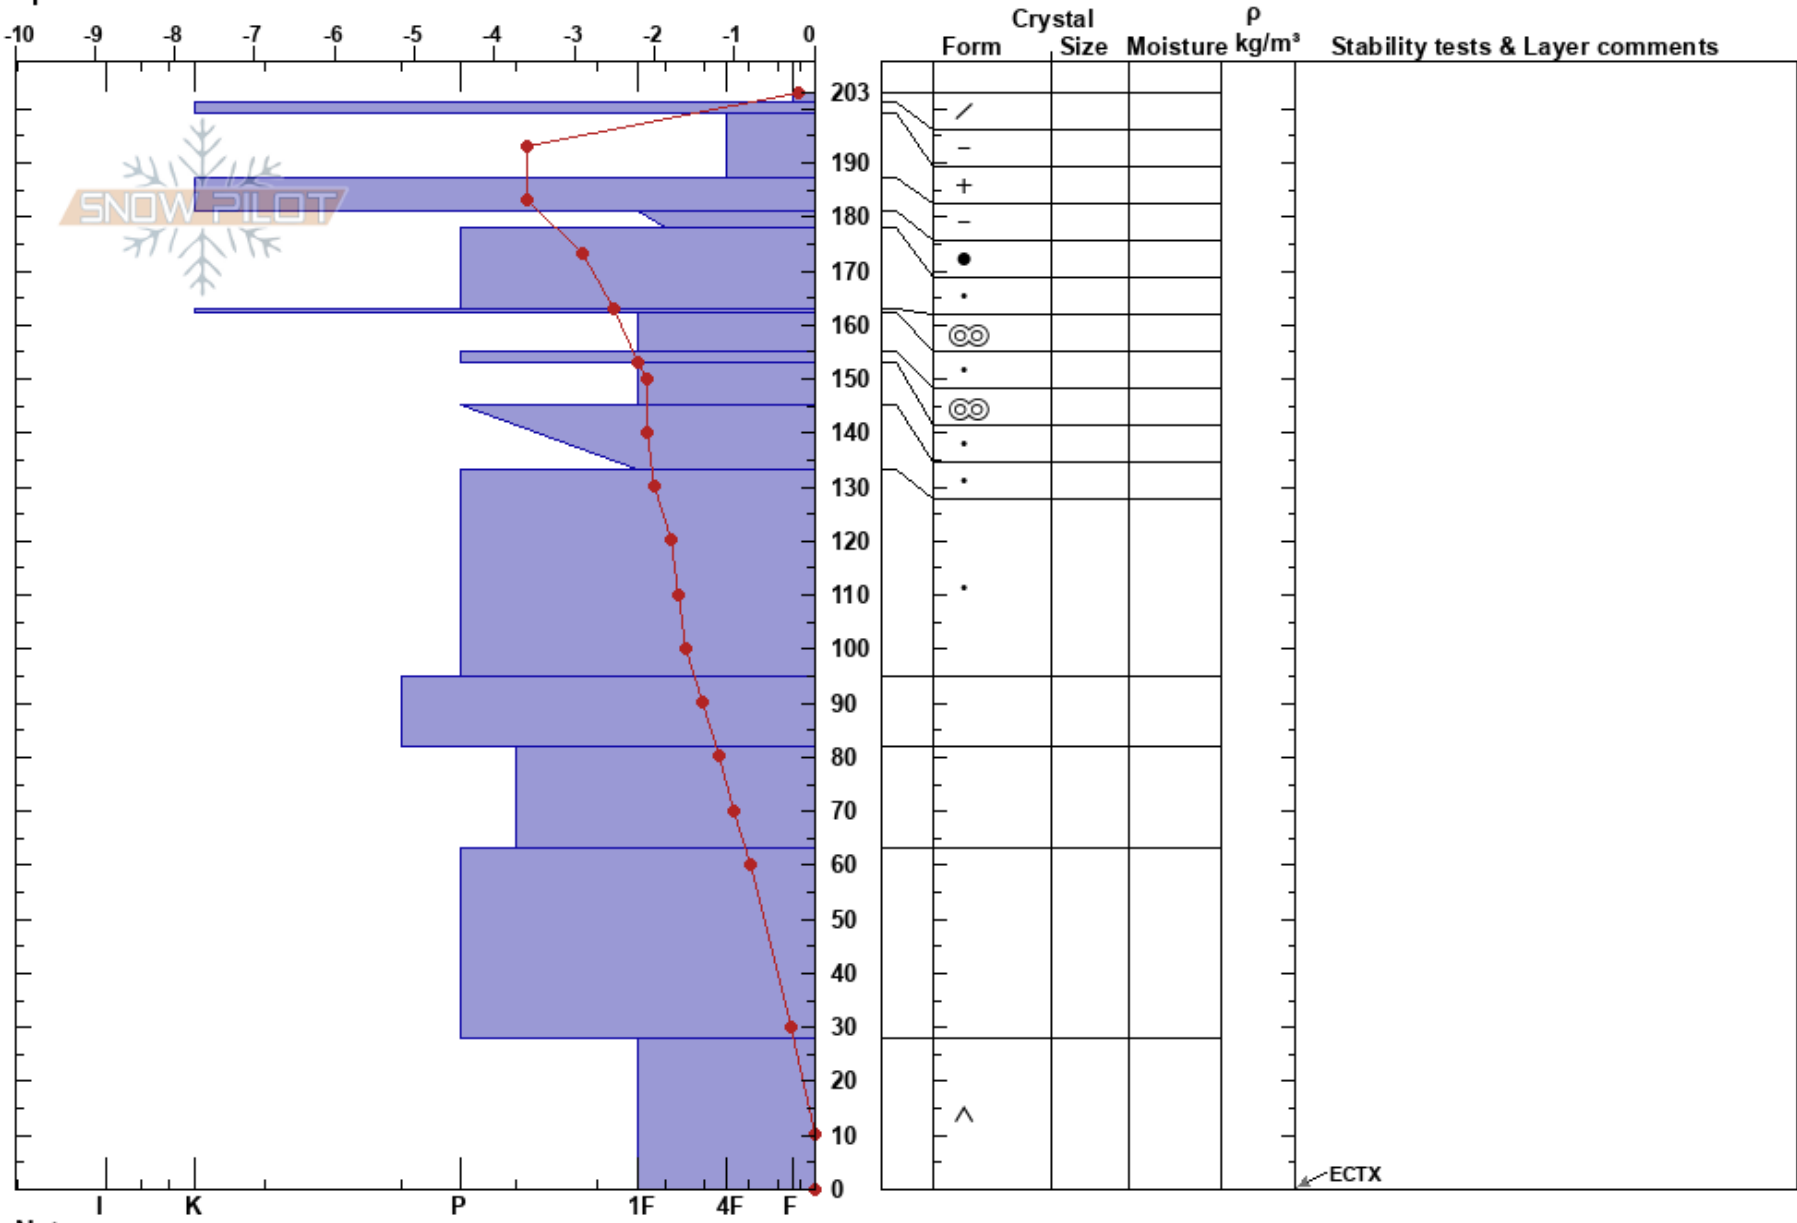

SO Lill Skarven
 Funäsfjällen
 Sweden
 Elevation: 1020 m
 Aspect: SE
 Specifics:

John Wilcoxon
 11/04/2018 - 09:50
 Co-ord: 62.57112N, 12.37468E
 Slope Angle: 28°
 Wind Loading: previous

Stability:
 Air Temperature: -0.9°C PF:20 199-187cm:Problematic layer
 Sky Cover: CLR
 Precipitation: NO
 Wind: Calm