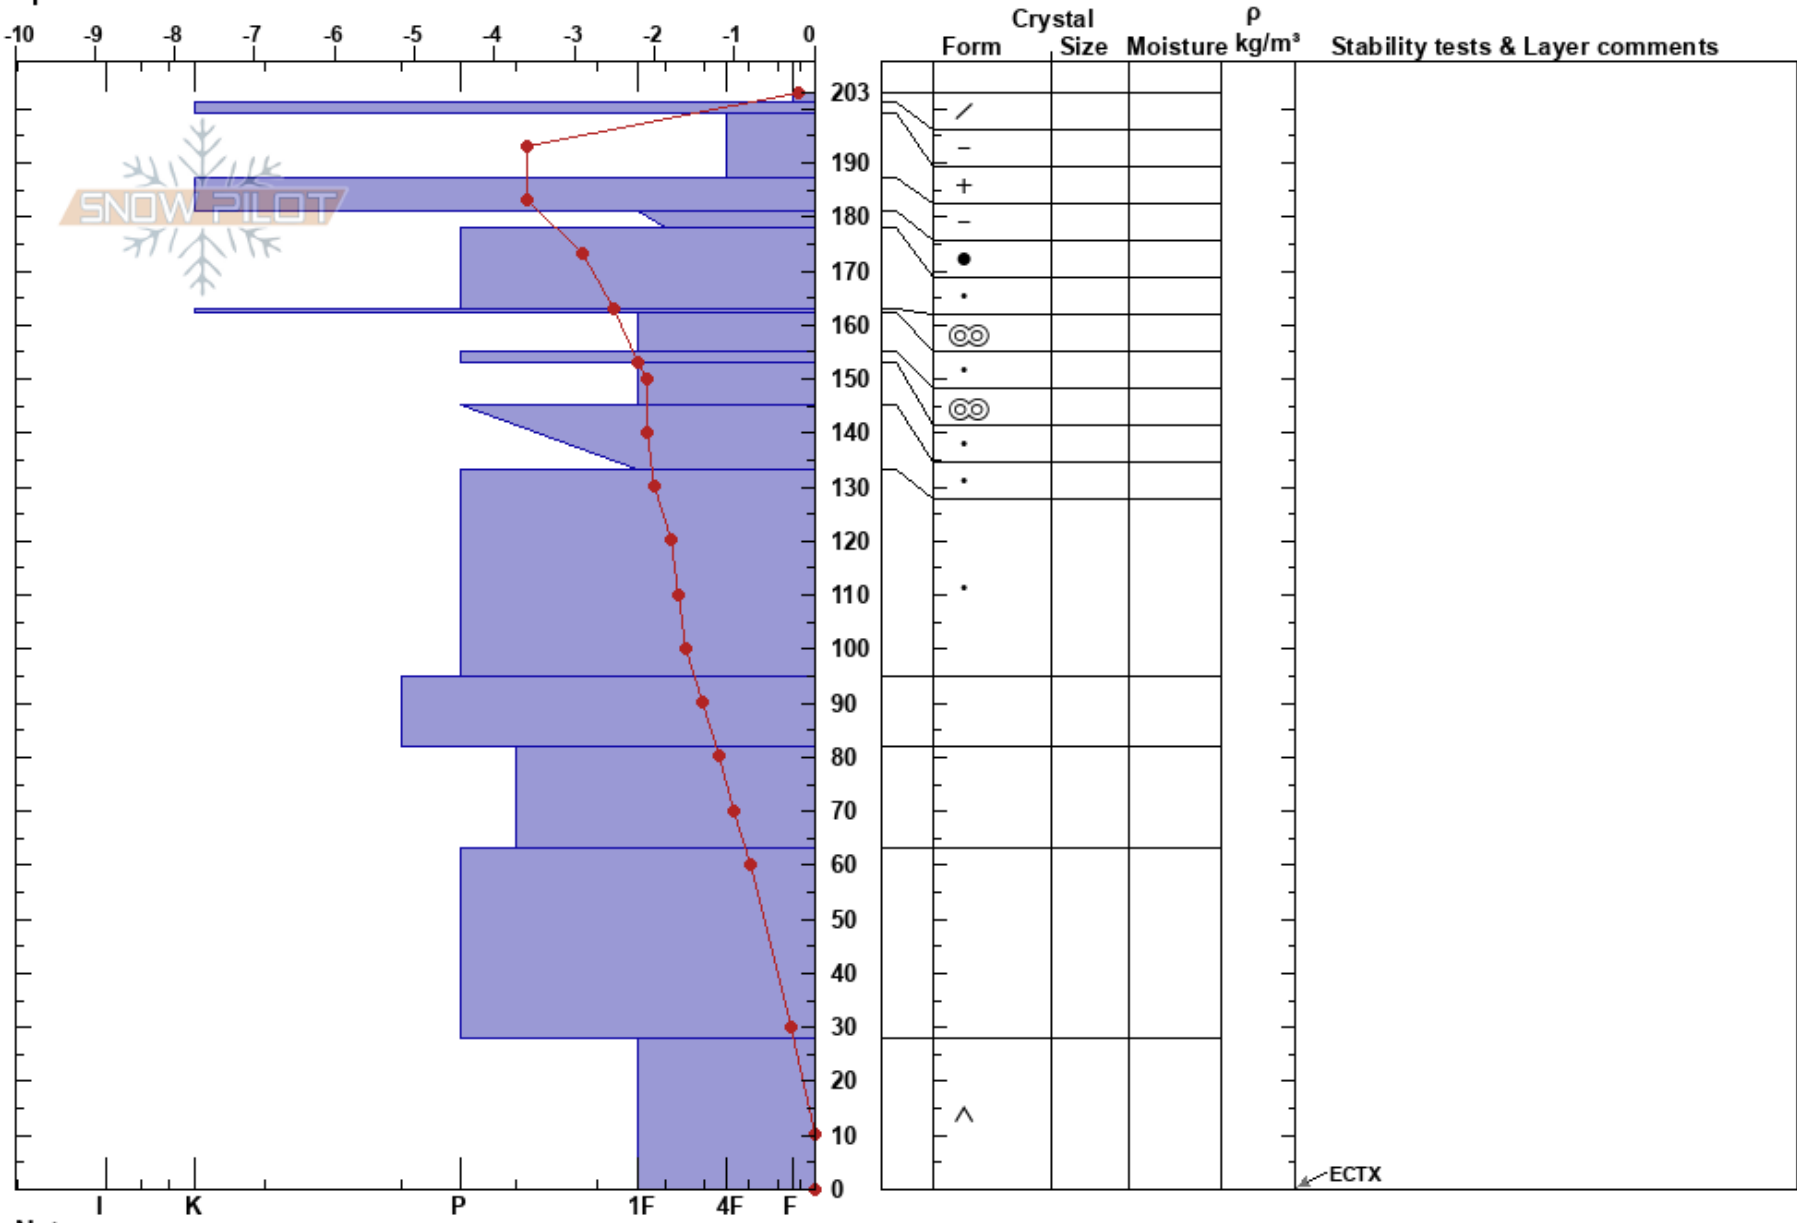

SO Lill Skarven
 Funäsfjällen
 Sweden
 Elevation: 1020 m
 Aspect: SE
 Specifics:

John Wilcoxon
 11/04/2018 - 09:50
 Co-ord: 62.57112N, 12.37468E
 Slope Angle: 28°
 Wind Loading: previous

Stability:
 Air Temperature: -0.9°C PF:20
 Sky Cover: CLR
 Precipitation: NO
 Wind: Calm

HS:203

199-187cm:Problematic layer

Notes: