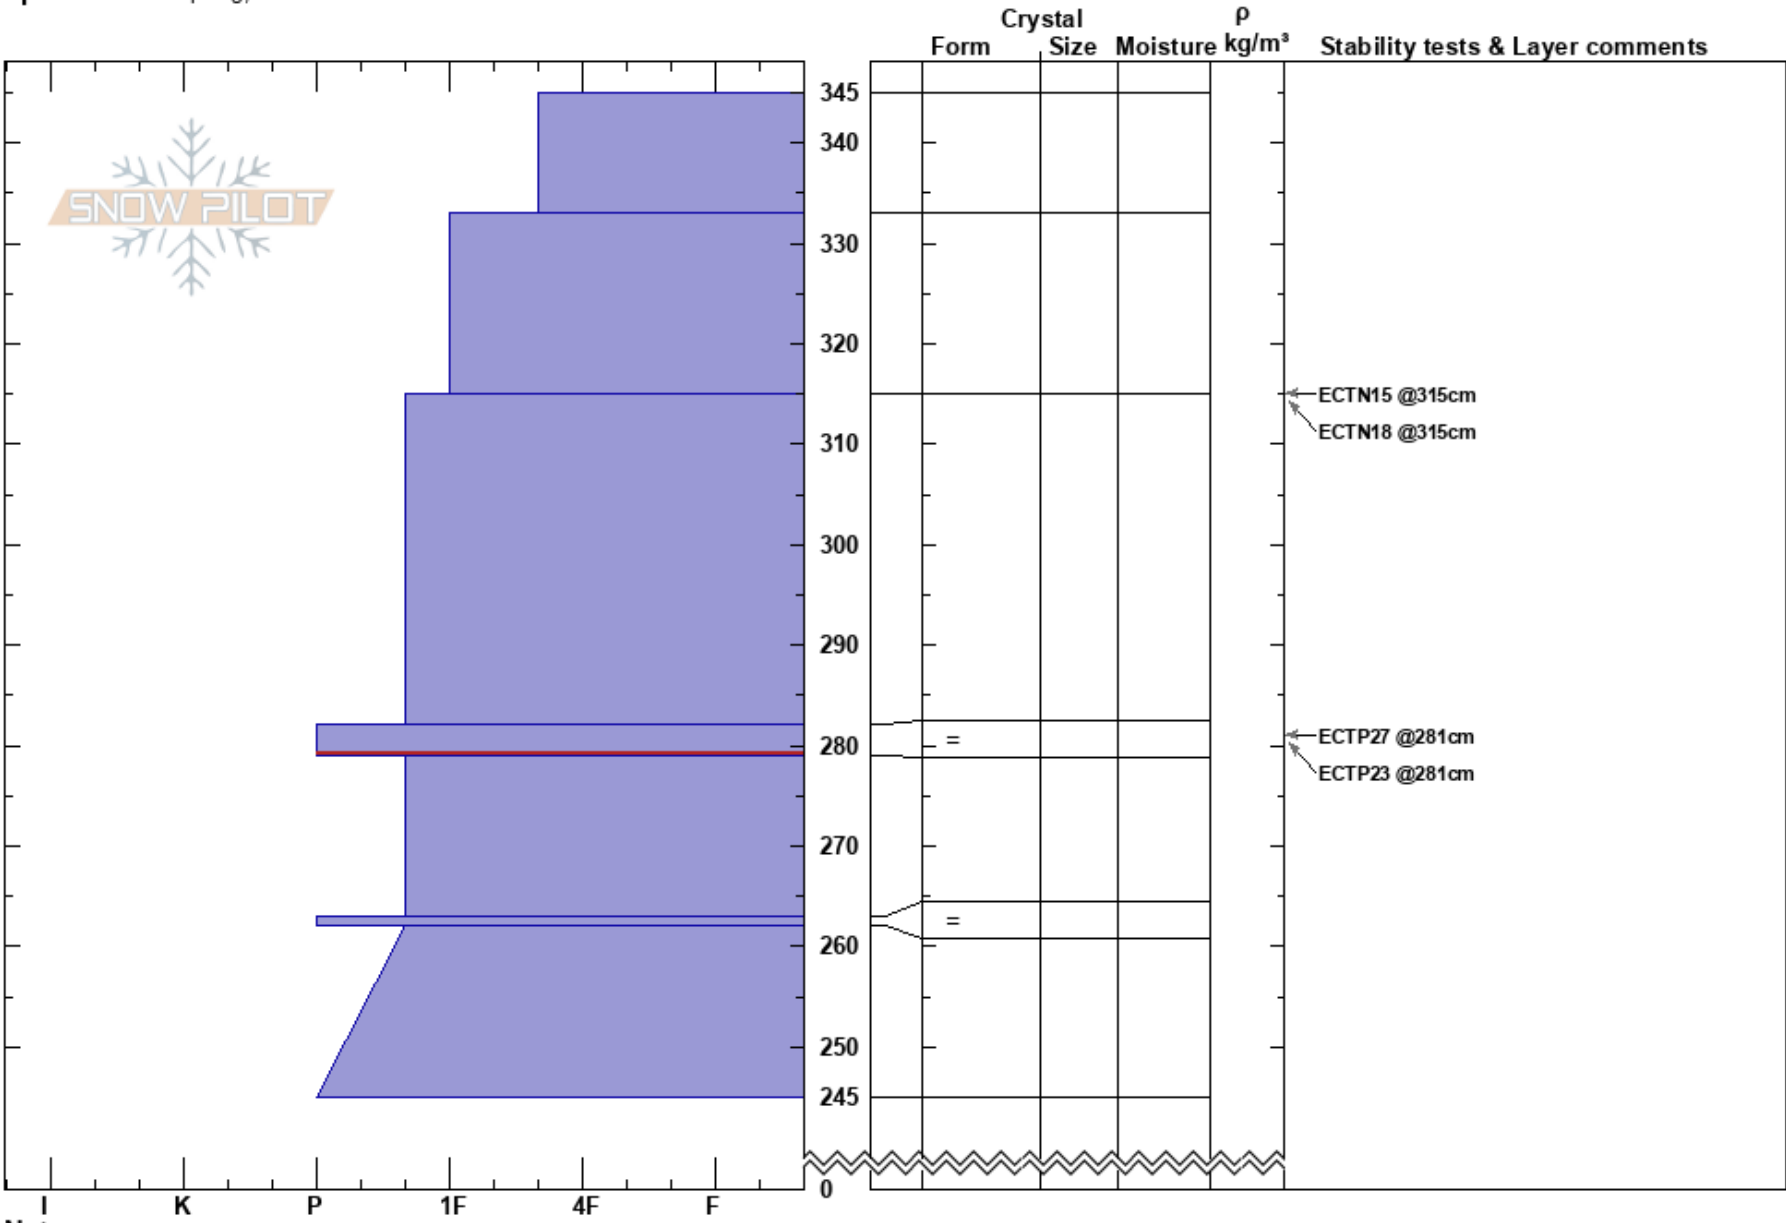

Upper Shields Basin
 Southern Glacier Nationa
 MT
 Elevation: 6300 ft
 Aspect: 8°
 Specifics: Collapsing, localizer

Chris Billbrey
 04/10/2018 - 1:10pm
 Co-ord: 48.25686N, -113.48231W
 Slope Angle: 27°
 Wind Loading: no

Stability:
 Air Temperature: 5.5°C
 Sky Cover: FEW
 Precipitation: NO
 Wind: SW Light Breeze

HS:345
 282-279cm:Problematic layer

Notes: