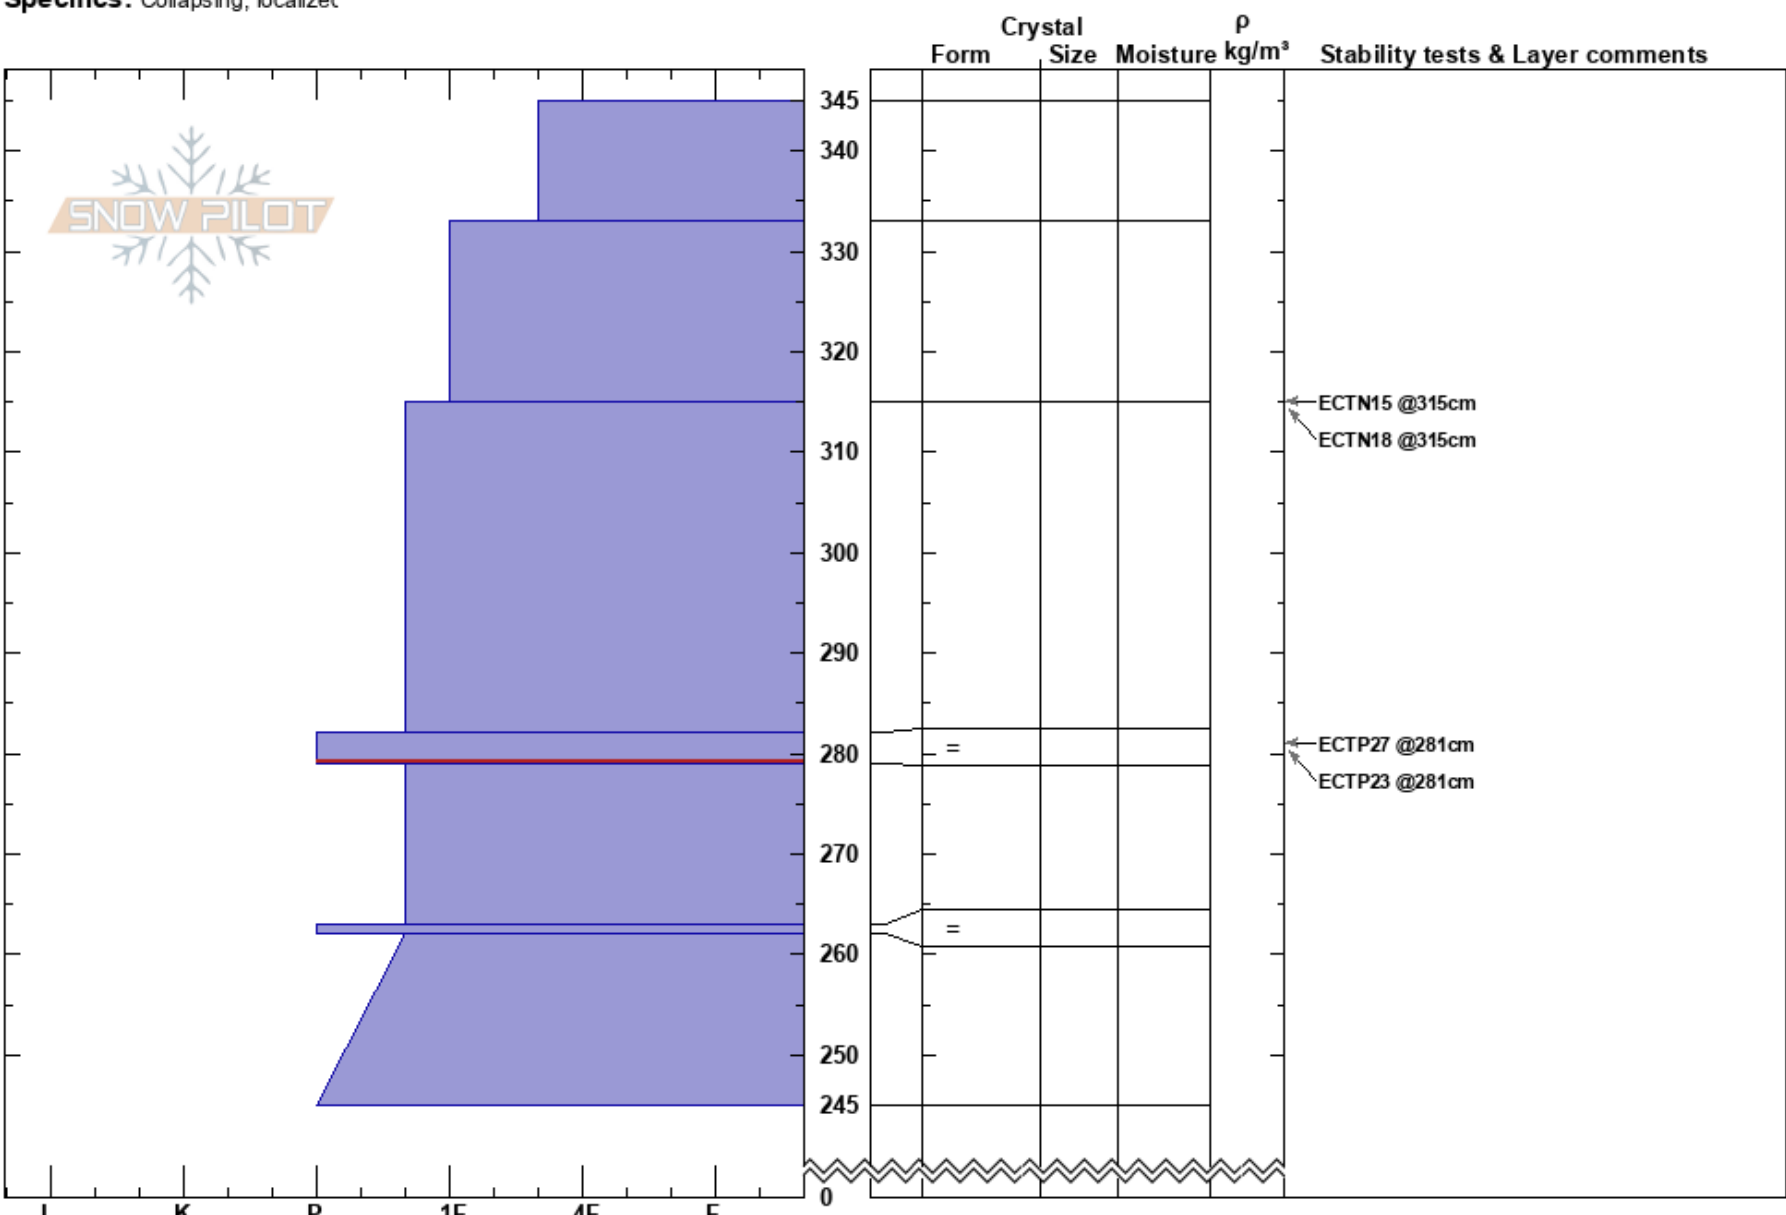

Upper Shields Basin
 Southern Glacier Nationa
 MT
Elevation: 6300 ft
Aspect: 8°
Specifics: Collapsing, localizer

Chris Billbrey
 04/10/2018 - 1:10pm
Co-ord: 48.25686N, -113.48231W
Slope Angle: 27°
Wind Loading: no

Stability:
Air Temperature: 5.5°C
Sky Cover: FEW
Precipitation: NO
Wind: SW Light Breeze

HS:345
Layer Notes:
 282-279cm:Problematic layer

Notes: