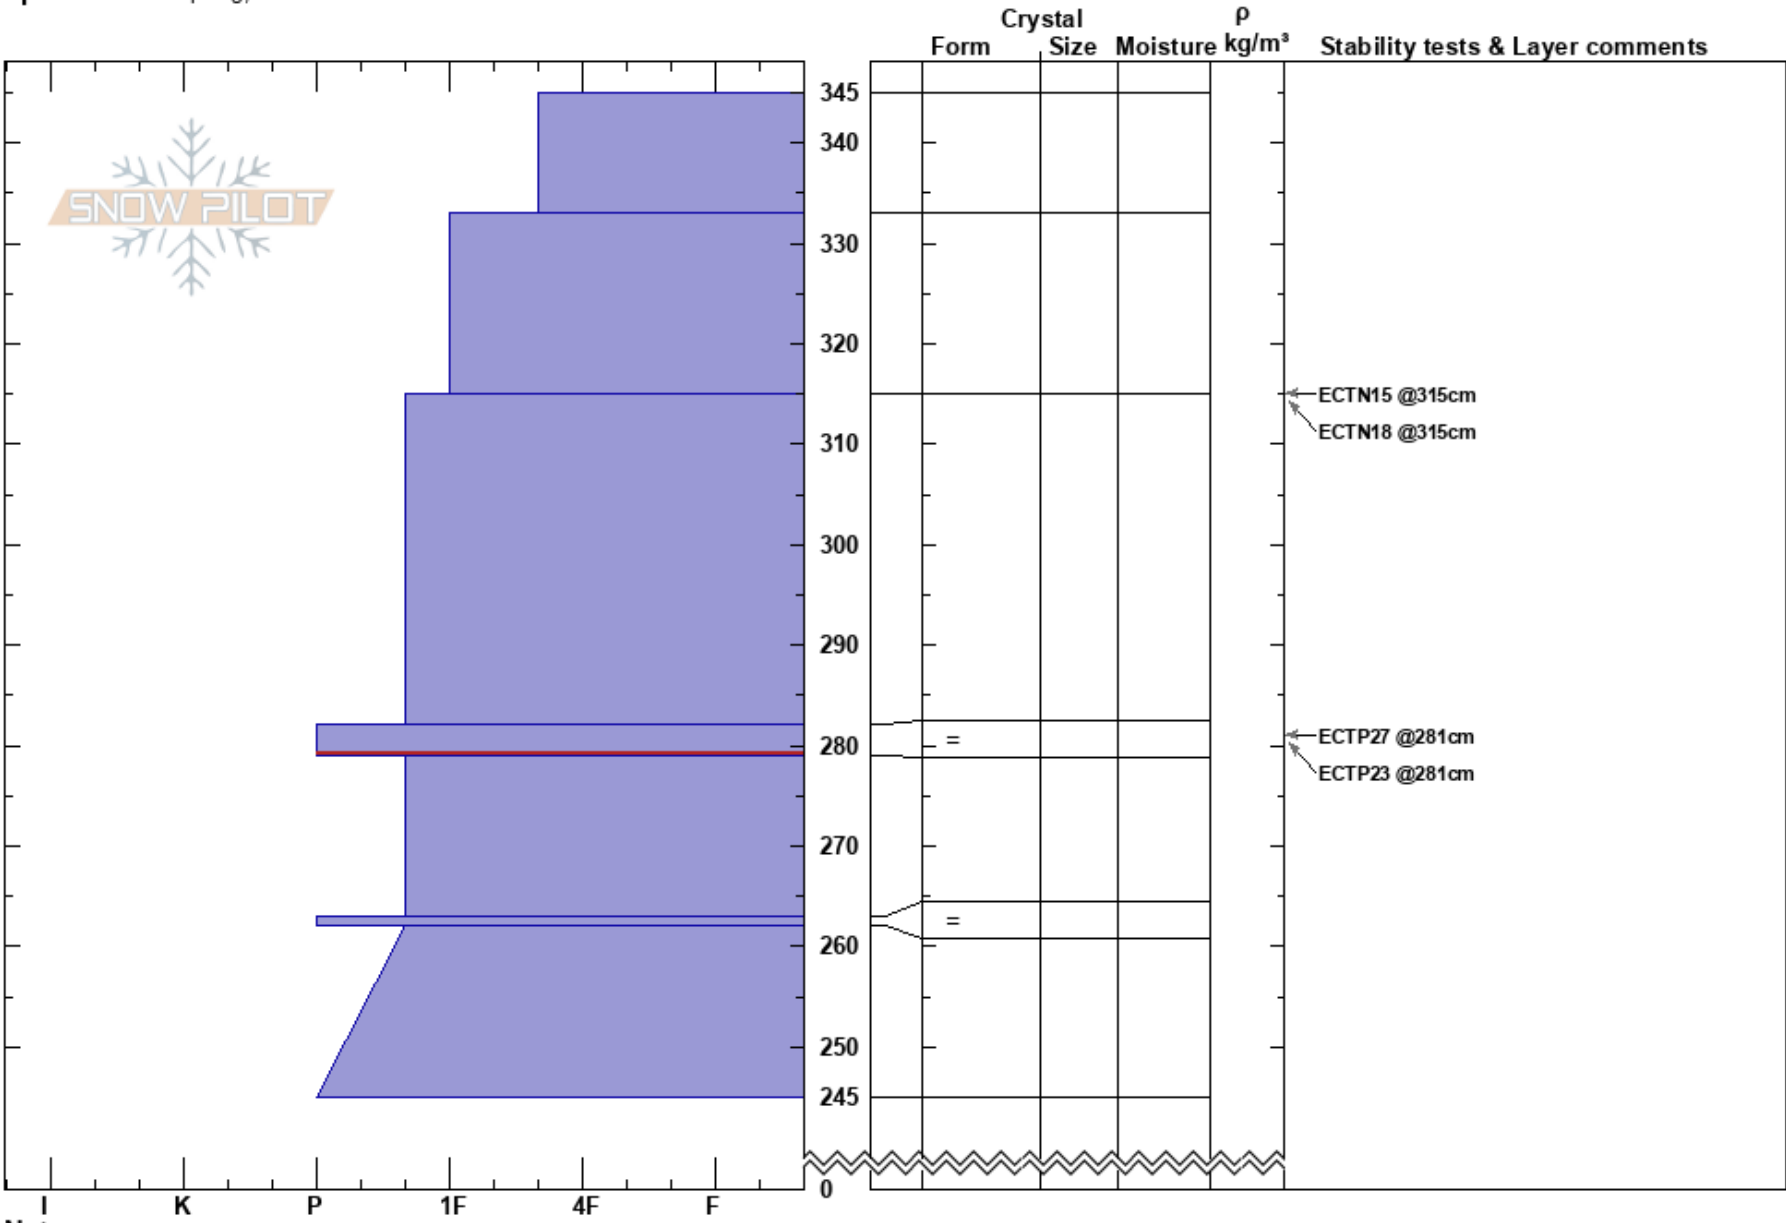

Upper Shields Basin  
 Southern Glacier Nationa  
 MT  
 Elevation: 6300 ft  
 Aspect: 8°  
 Specifics: Collapsing, localizer

Chris Billbrey  
 04/10/2018 - 1:10pm  
 Co-ord: 48.25686N, -113.48231W  
 Slope Angle: 27°  
 Wind Loading: no

Stability:  
 Air Temperature: 5.5°C  
 Sky Cover: FEW  
 Precipitation: NO  
 Wind: SW Light Breeze

HS:345  
 282-279cm:Problematic layer

Notes: