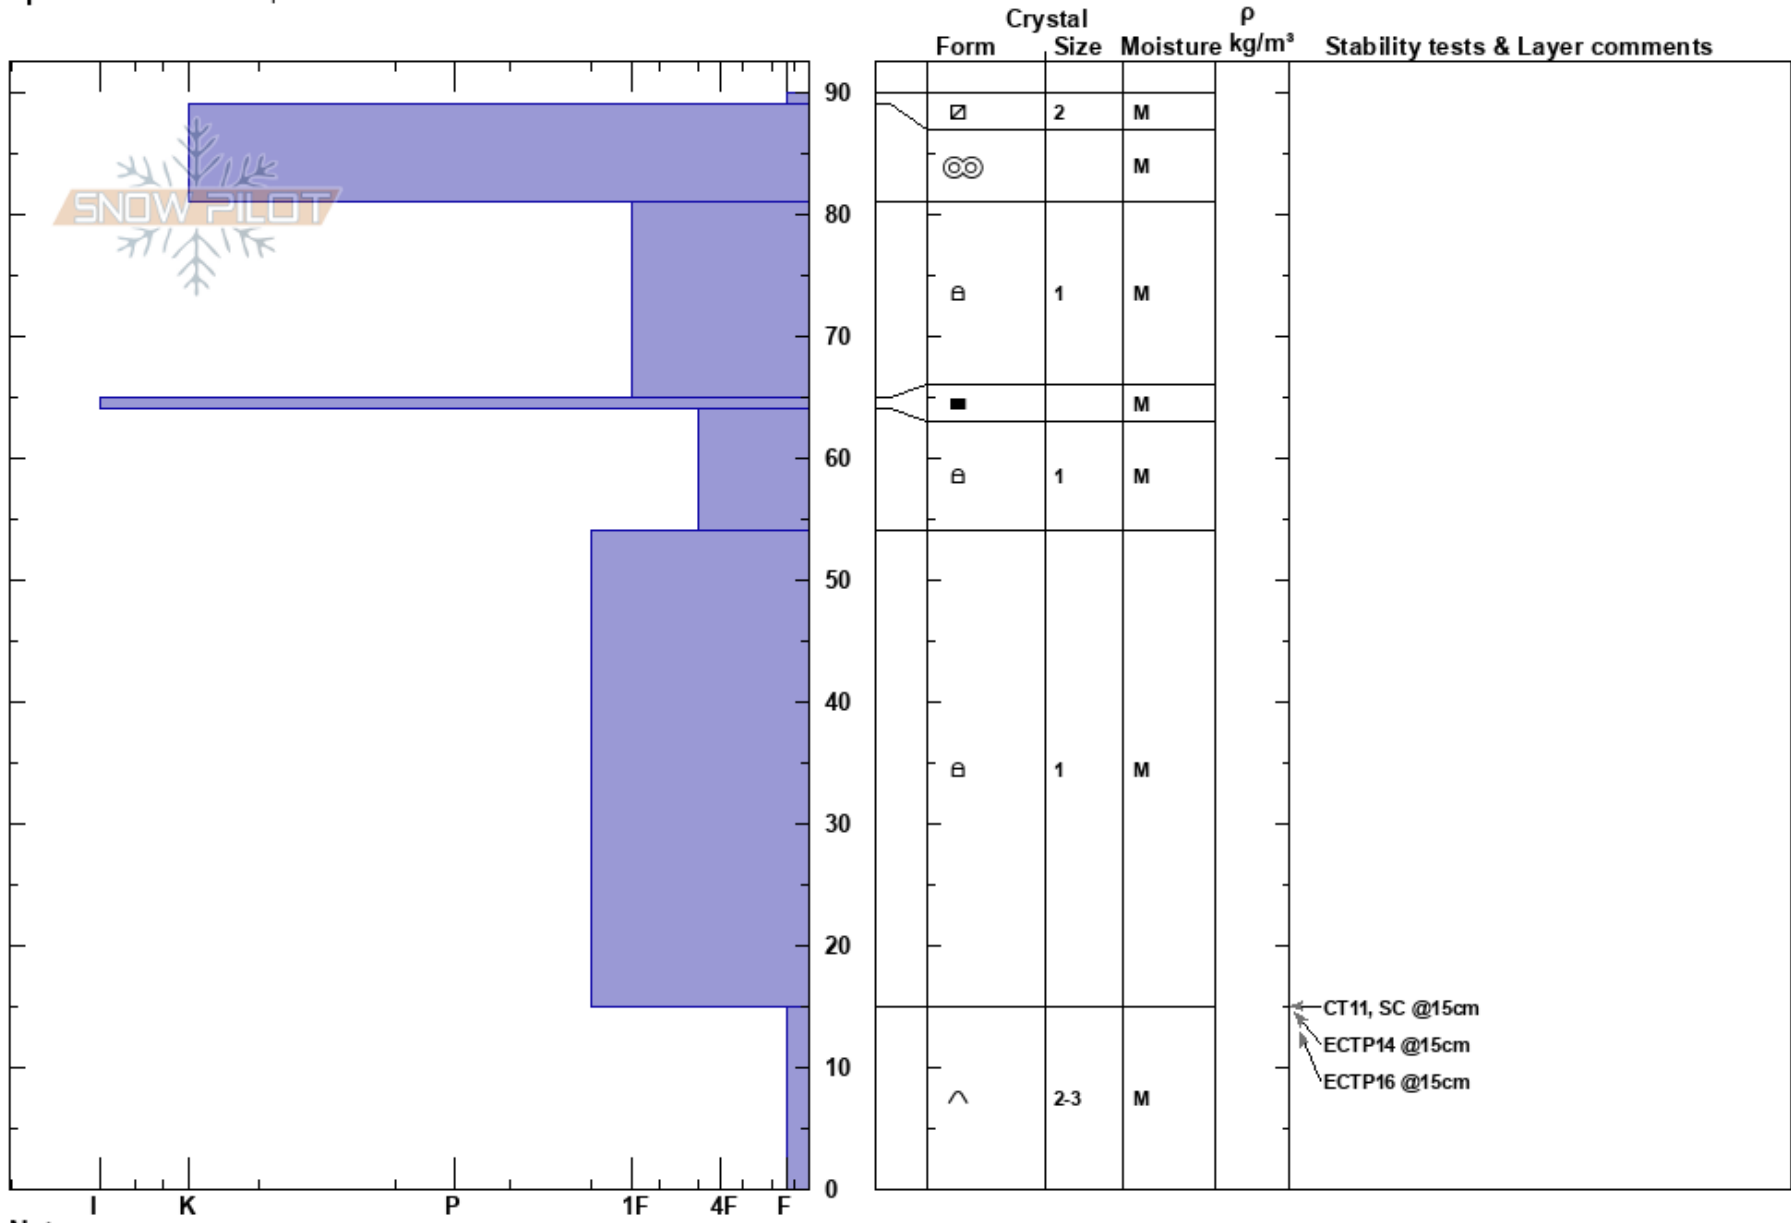

MacMillan Peak 4.10.18
 San Juan Range
 CO
 Elevation: 11950 ft
 Aspect: 15°
 Specifics: We skied slope

Colin Mitchell
 04/10/2018 - 1:00pm
 Co-ord: 37.89000N, -107.69132W
 Slope Angle: 25°
 Wind Loading: no

Stability: Good HS:90
 Air Temperature: 4°C PF:1 15-0cm: Problematic layer
 Sky Cover: BKN
 Precipitation: NO
 Wind: W Light Breeze

Notes: Hi thin clouds