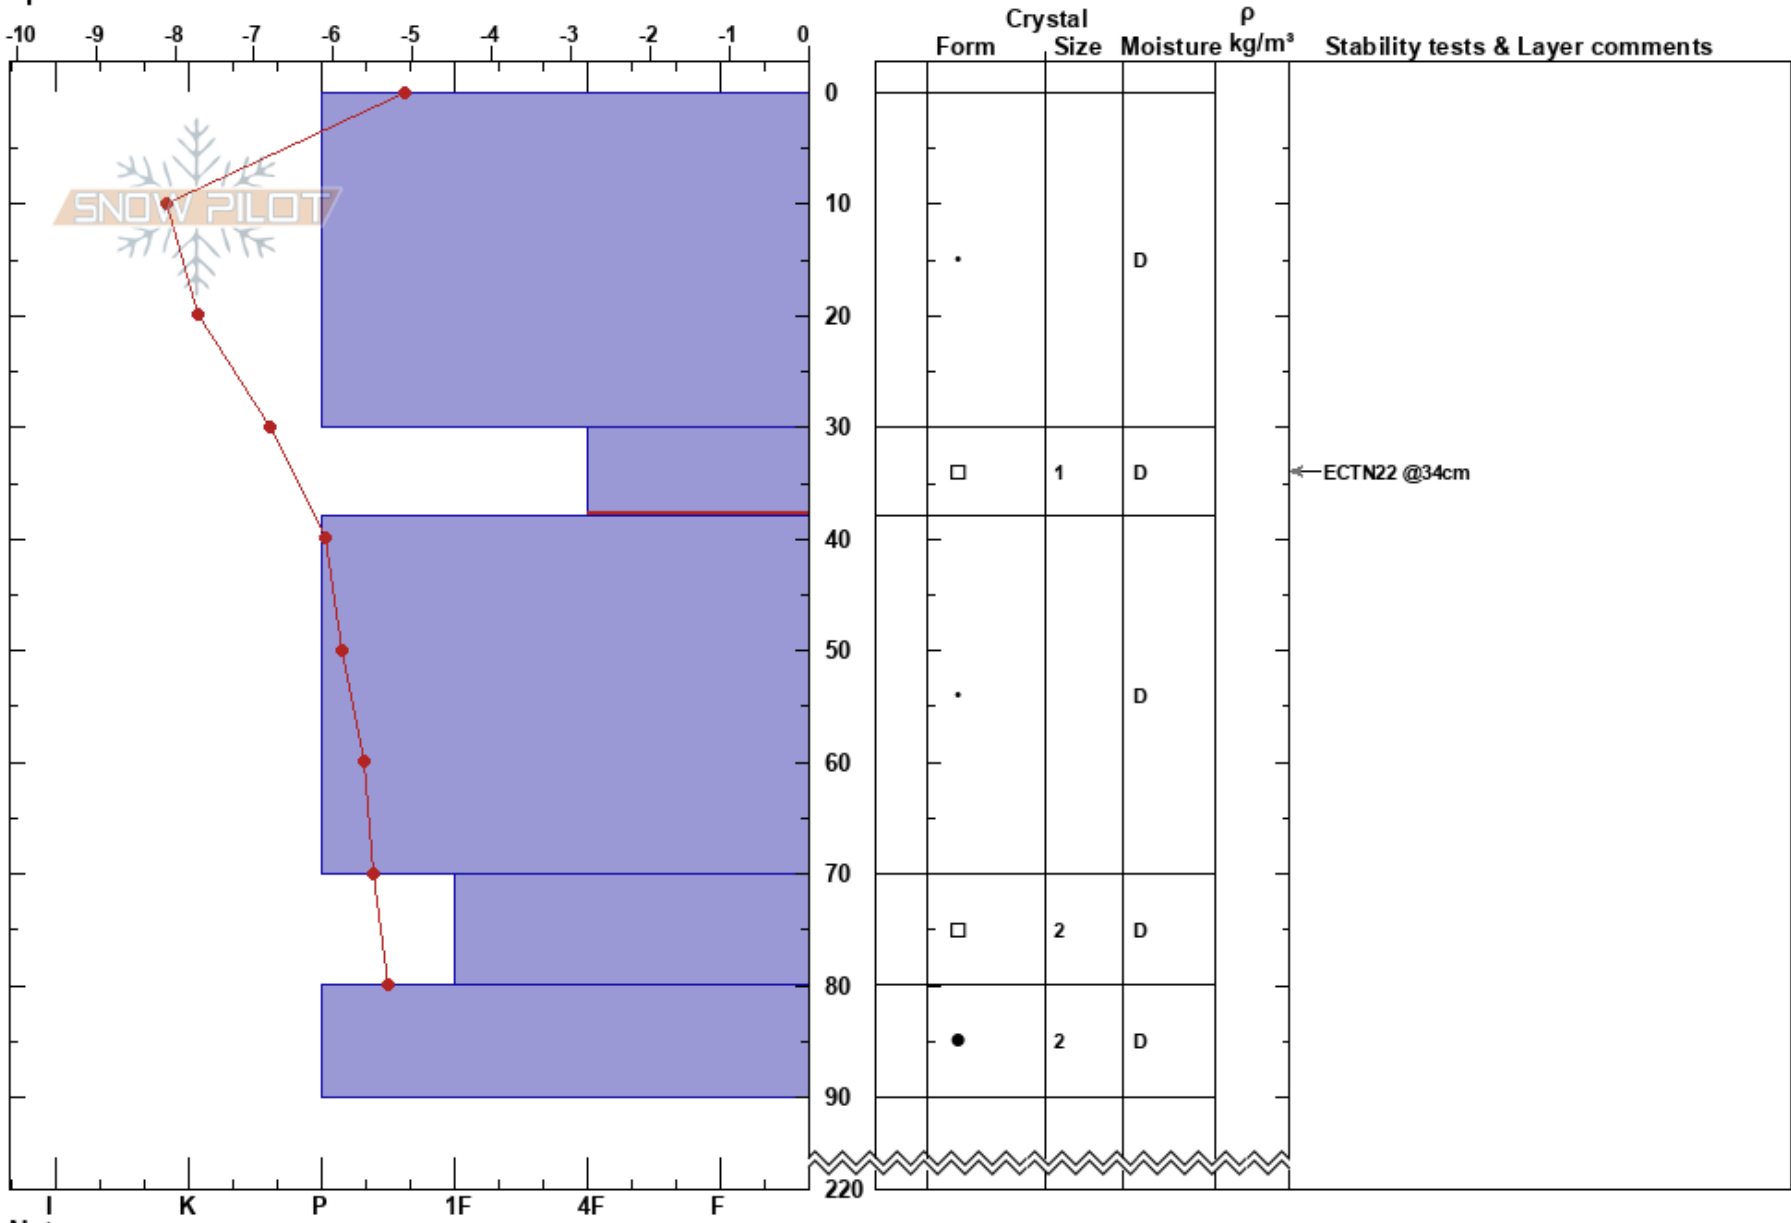

Skars S 180410  
 Funäsfjällen  
 Sweden  
 Elevation: 1400 m  
 Aspect:  
 Specifics:

Fredrik Norberg  
 10/04/2018 - 11:40  
 Co-ord: 62.78321N, 12.22855W  
 Slope Angle: 30°  
 Wind Loading:

Stability:  
 Air Temperature:  
 Precipitation:  
 Wind:  
 HS:220  
 PF:5 30-38cm:Problematic layer  
 Layer Notes: