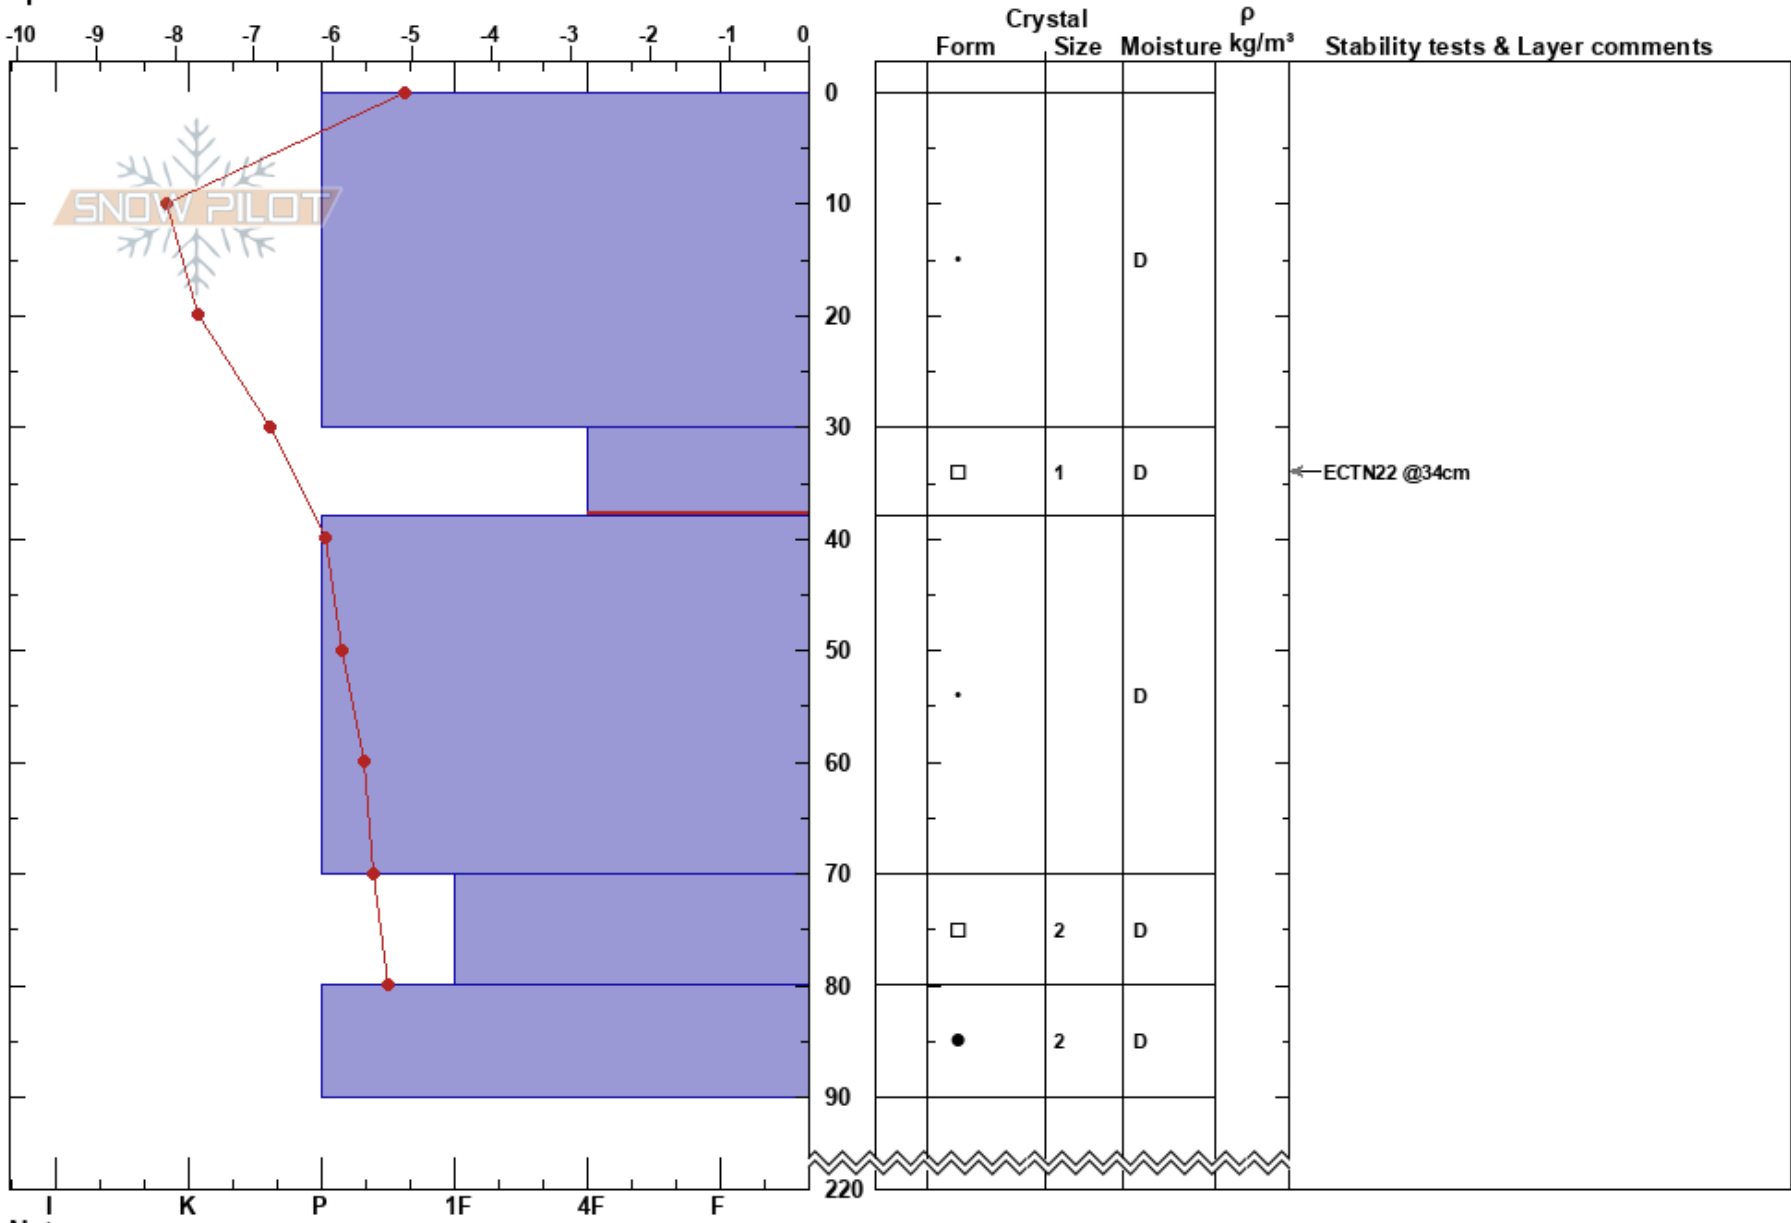

Skars S 180410
 Funäsfjällen
 Sweden
 Elevation: 1400 m
 Aspect:
 Specifics:

Fredrik Norberg
 10/04/2018 - 11:40
 Co-ord: 62.78321N, 12.22855W
 Slope Angle: 30°
 Wind Loading:

Stability:
 Air Temperature:
 Precipitation:
 Wind:
 HS:220
 PF:5 30-38cm:Problematic layer
 Layer Notes: