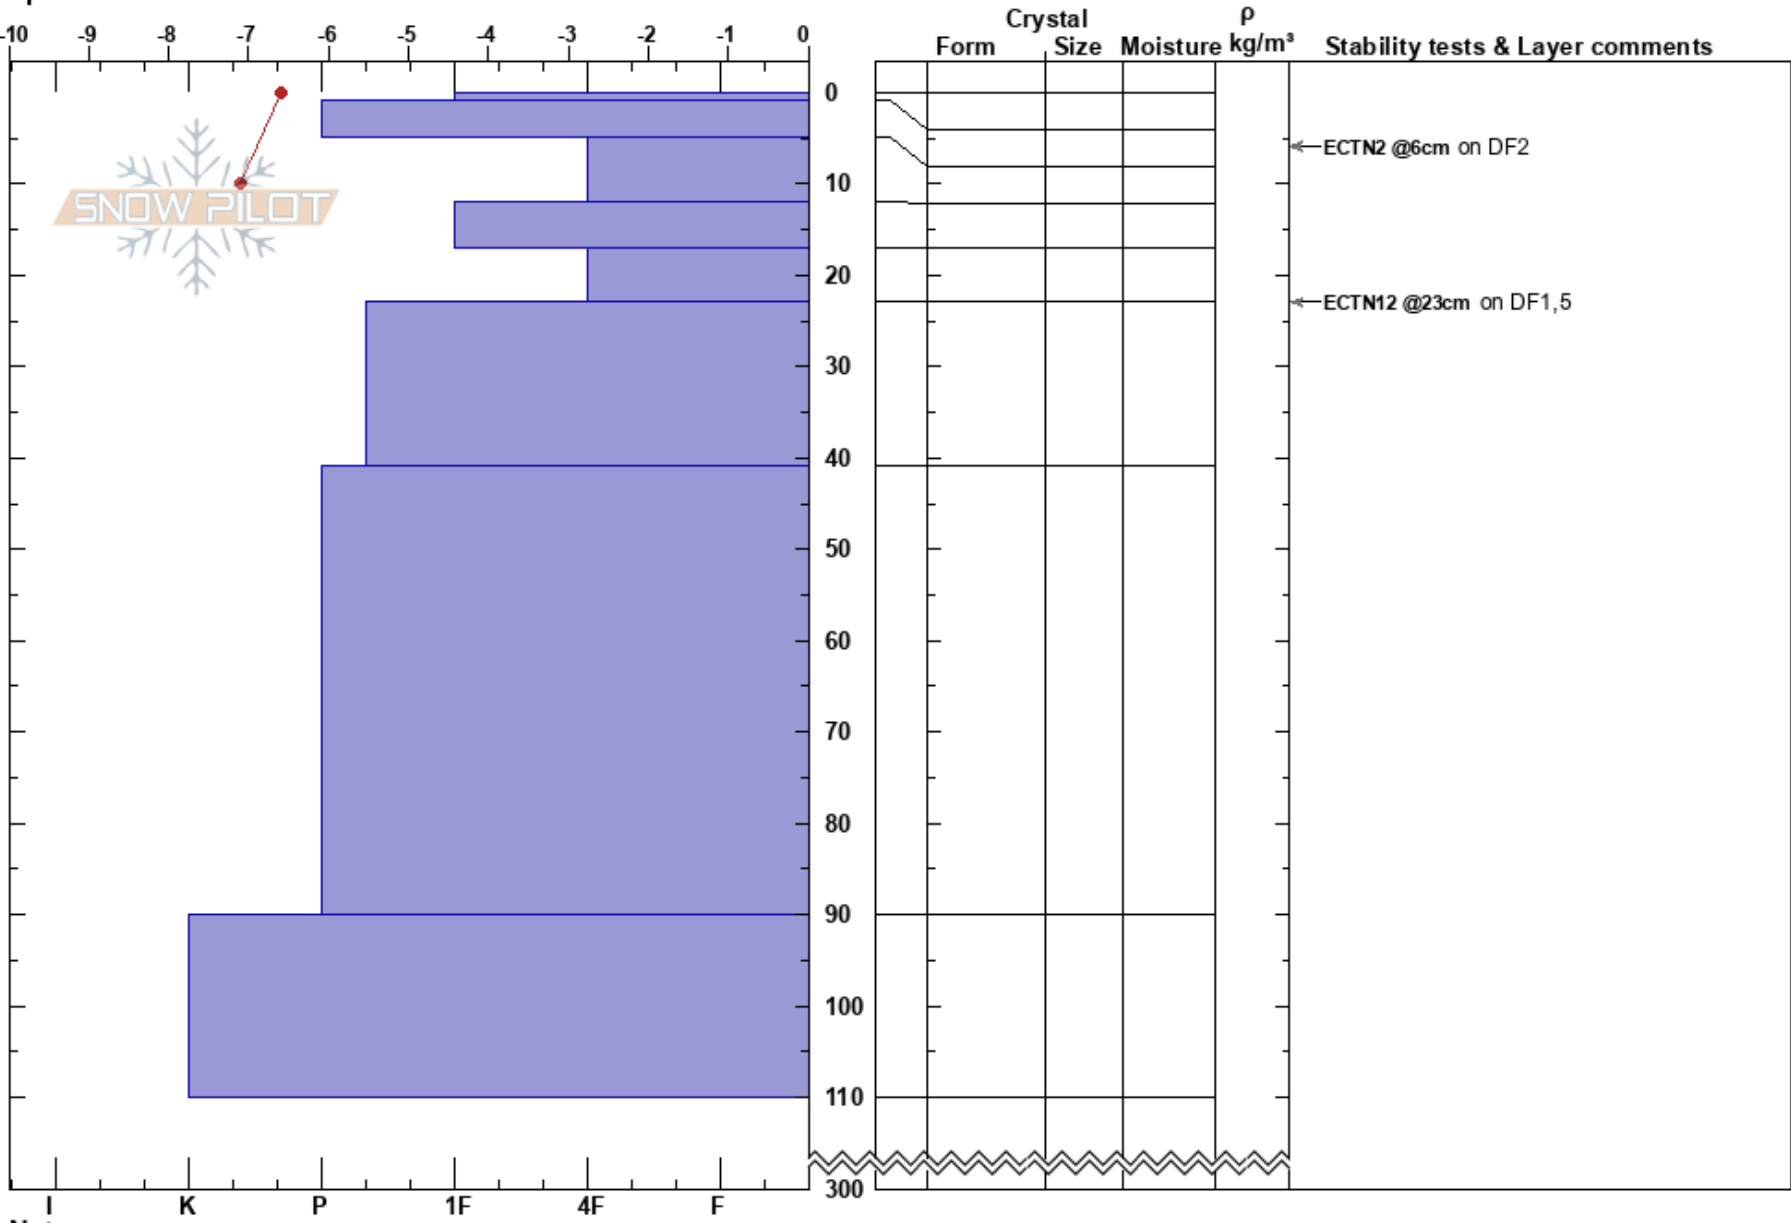

Kittelbäcken
 Kebnekaise
 Sweden
Elevation: 860 m
Aspect: NE
Specifics:

Jenny Råghall
 10/04/2018 - 08:30
Co-ord:
Slope Angle: 26°
Wind Loading: previous

Stability: **HS:**300 **Layer Notes:**
Air Temperature: -4.3°C **PF:**45
Sky Cover: SCT
Precipitation: NO
Wind: N Light Breeze

Notes: ALP, lä.