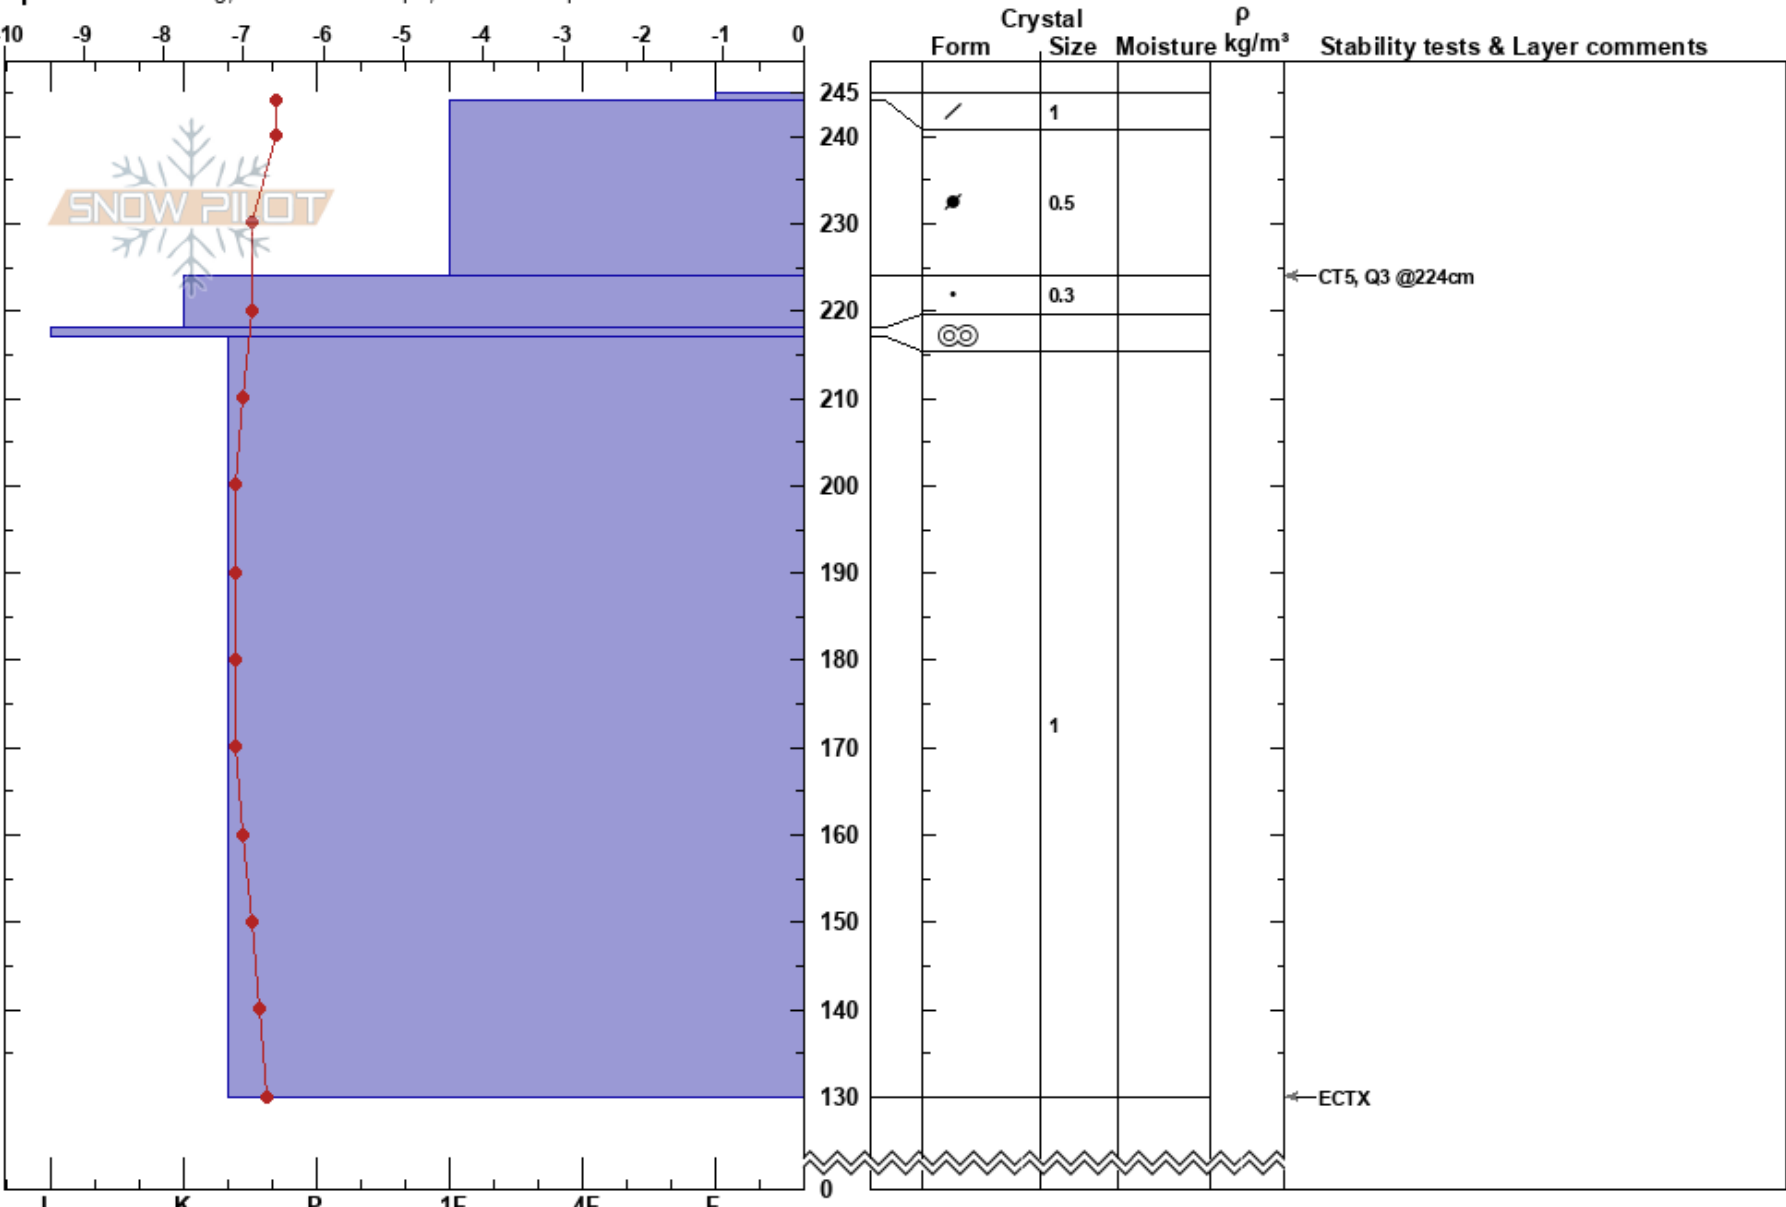

Finland

Co-ord: 68.08053N, 24.07206E

Sky Cover: BKN

Elevation: 660 m

Slope Angle: 23°

Precipitation: S-1

Aspect: E

Wind Loading: yes

Wind: NE Moderate

Specifics: Cracking; Ski tracks on slope; We skied slope

Notes: Pallas Pyhäkuru area, on top of the deepest part on the northern slope.