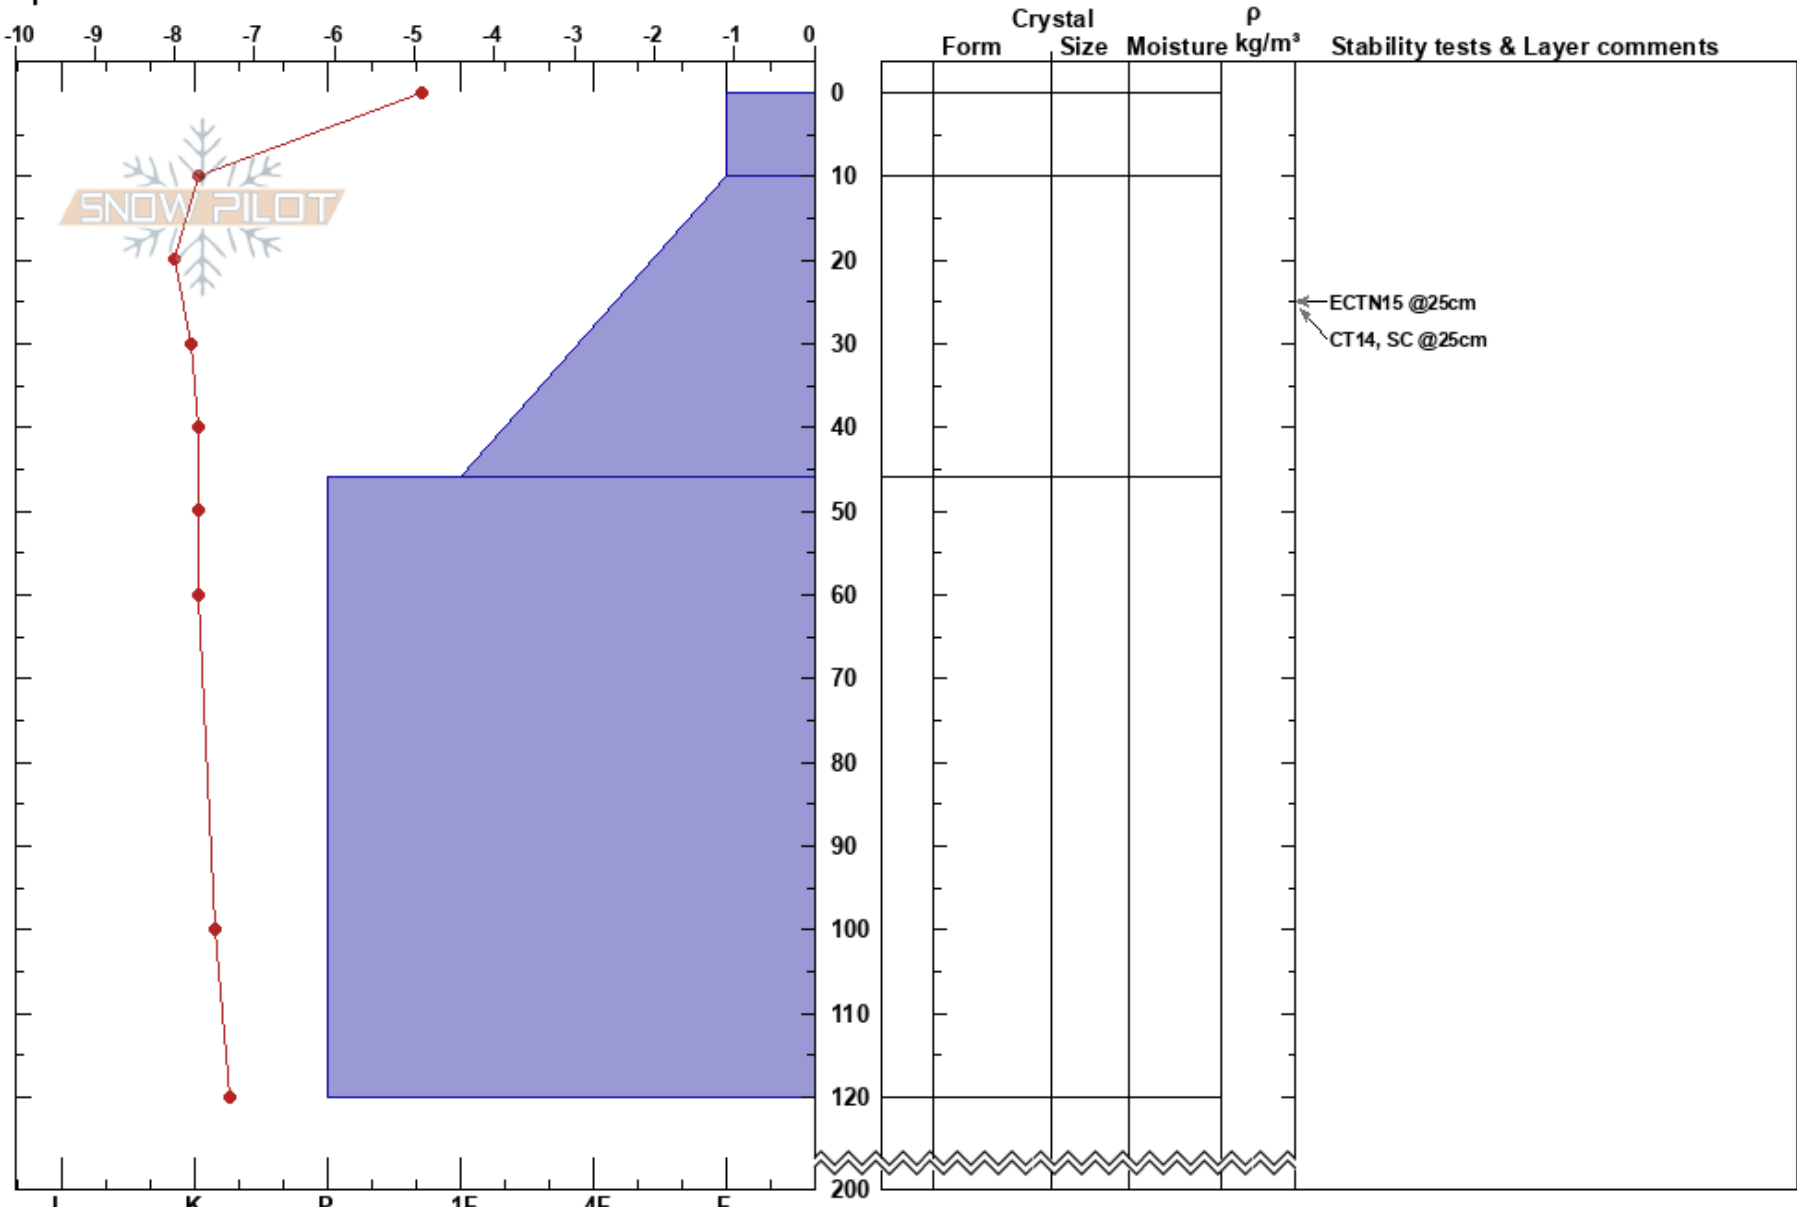

Hoigganvaggi Kårsach
 Riksgänsen
 Sweden
 Elevation: 1201 m
 Aspect: S
 Specifics:

Erik Lidström
 08/04/2018 - 11:59
 Co-ord: 68.33902N, 18.35097E
 Slope Angle: 20°
 Wind Loading:

Stability:
 Air Temperature: -5.4°C
 Sky Cover: FEW
 Precipitation: NO
 Wind: SE Calm

HS:200
 PF:25
 10-46cm:Problematic layer

Notes: