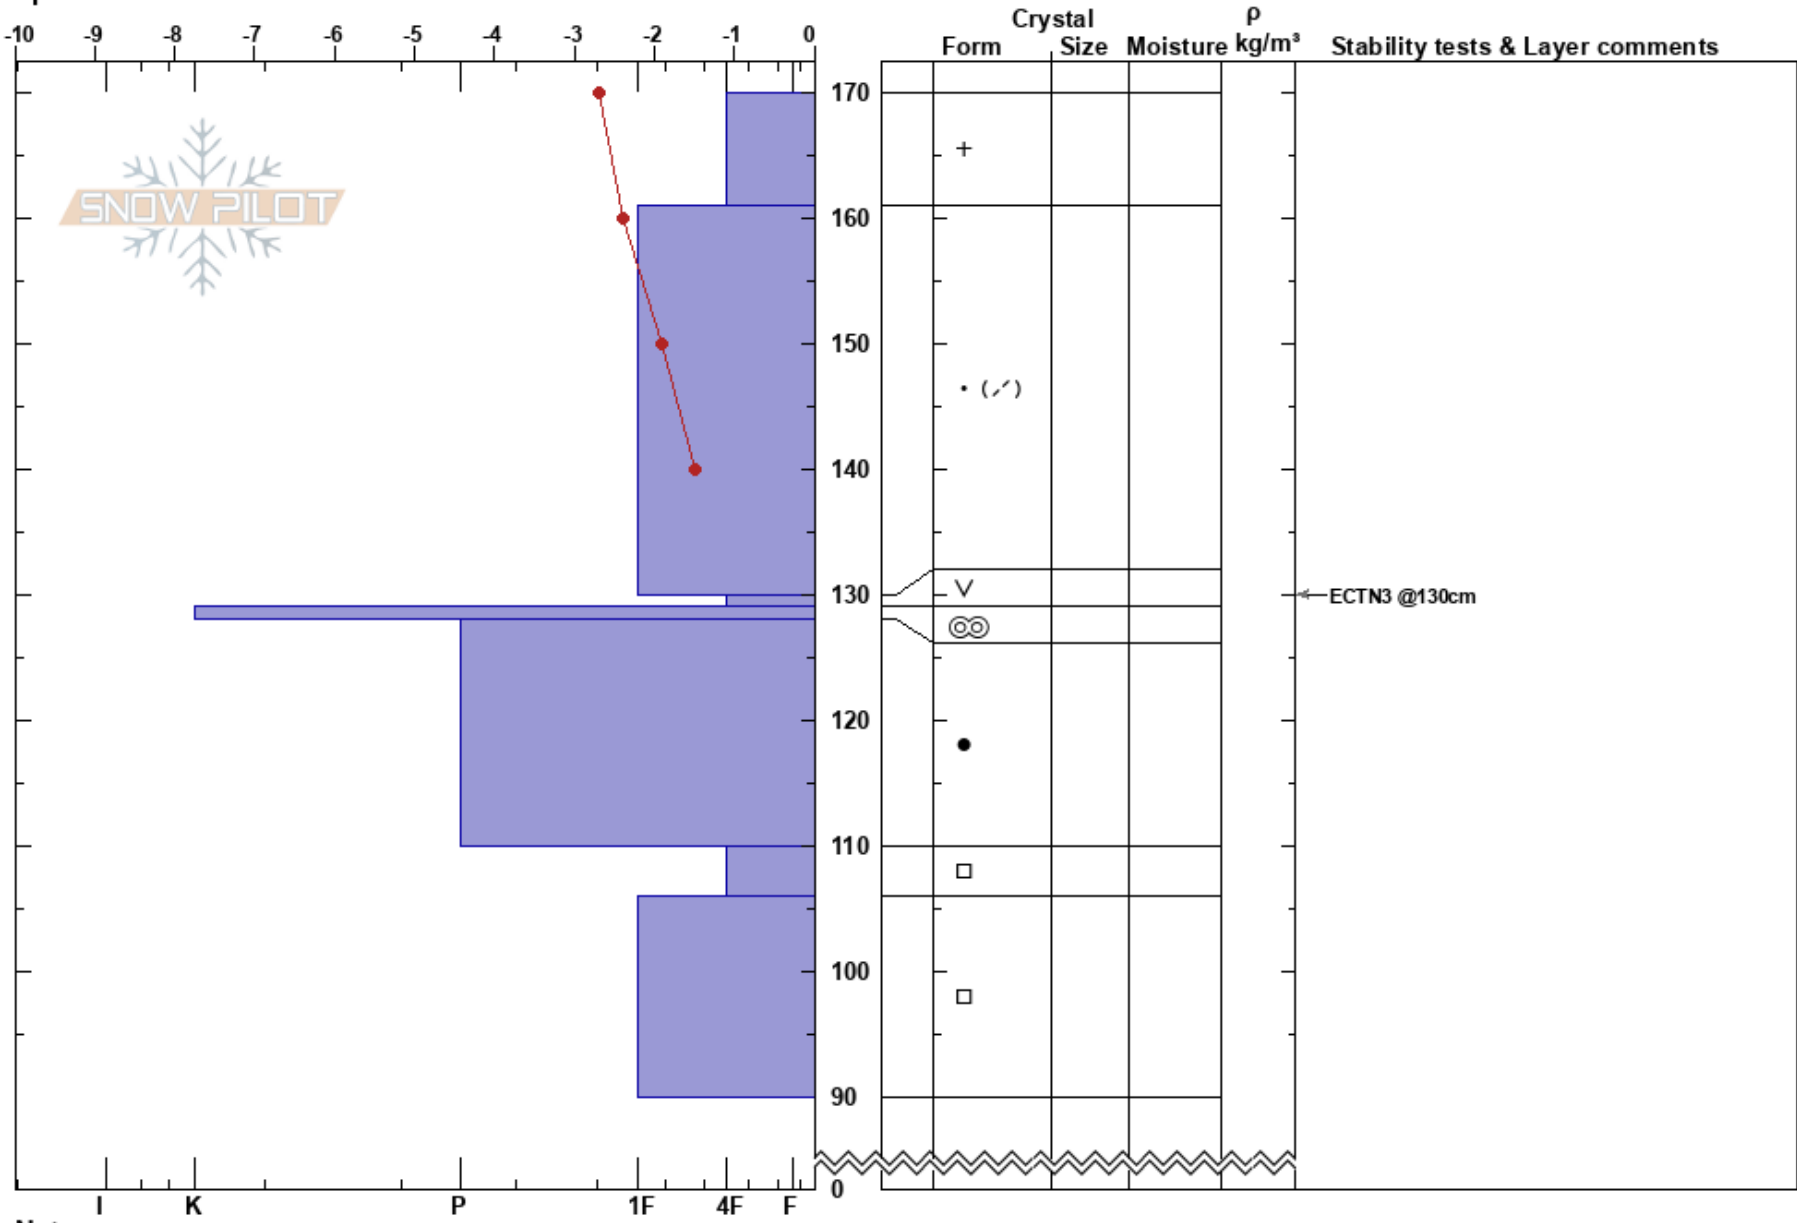

Långbrotsfjället  
 Funäsfjällen  
 Sweden  
 Elevation: 960 m  
 Aspect: S  
 Specifics:

karl johansson  
 09/04/2018 - 11:00  
 Co-ord: 62.66137N, 12.24728W  
 Slope Angle: 29°  
 Wind Loading: no

Stability:  
 Air Temperature: -2.7°C PF:30 130-129cm:Problematic layer  
 Sky Cover: BKN  
 Precipitation: NO  
 Wind: N Light Breeze

← ECTN3 @130cm