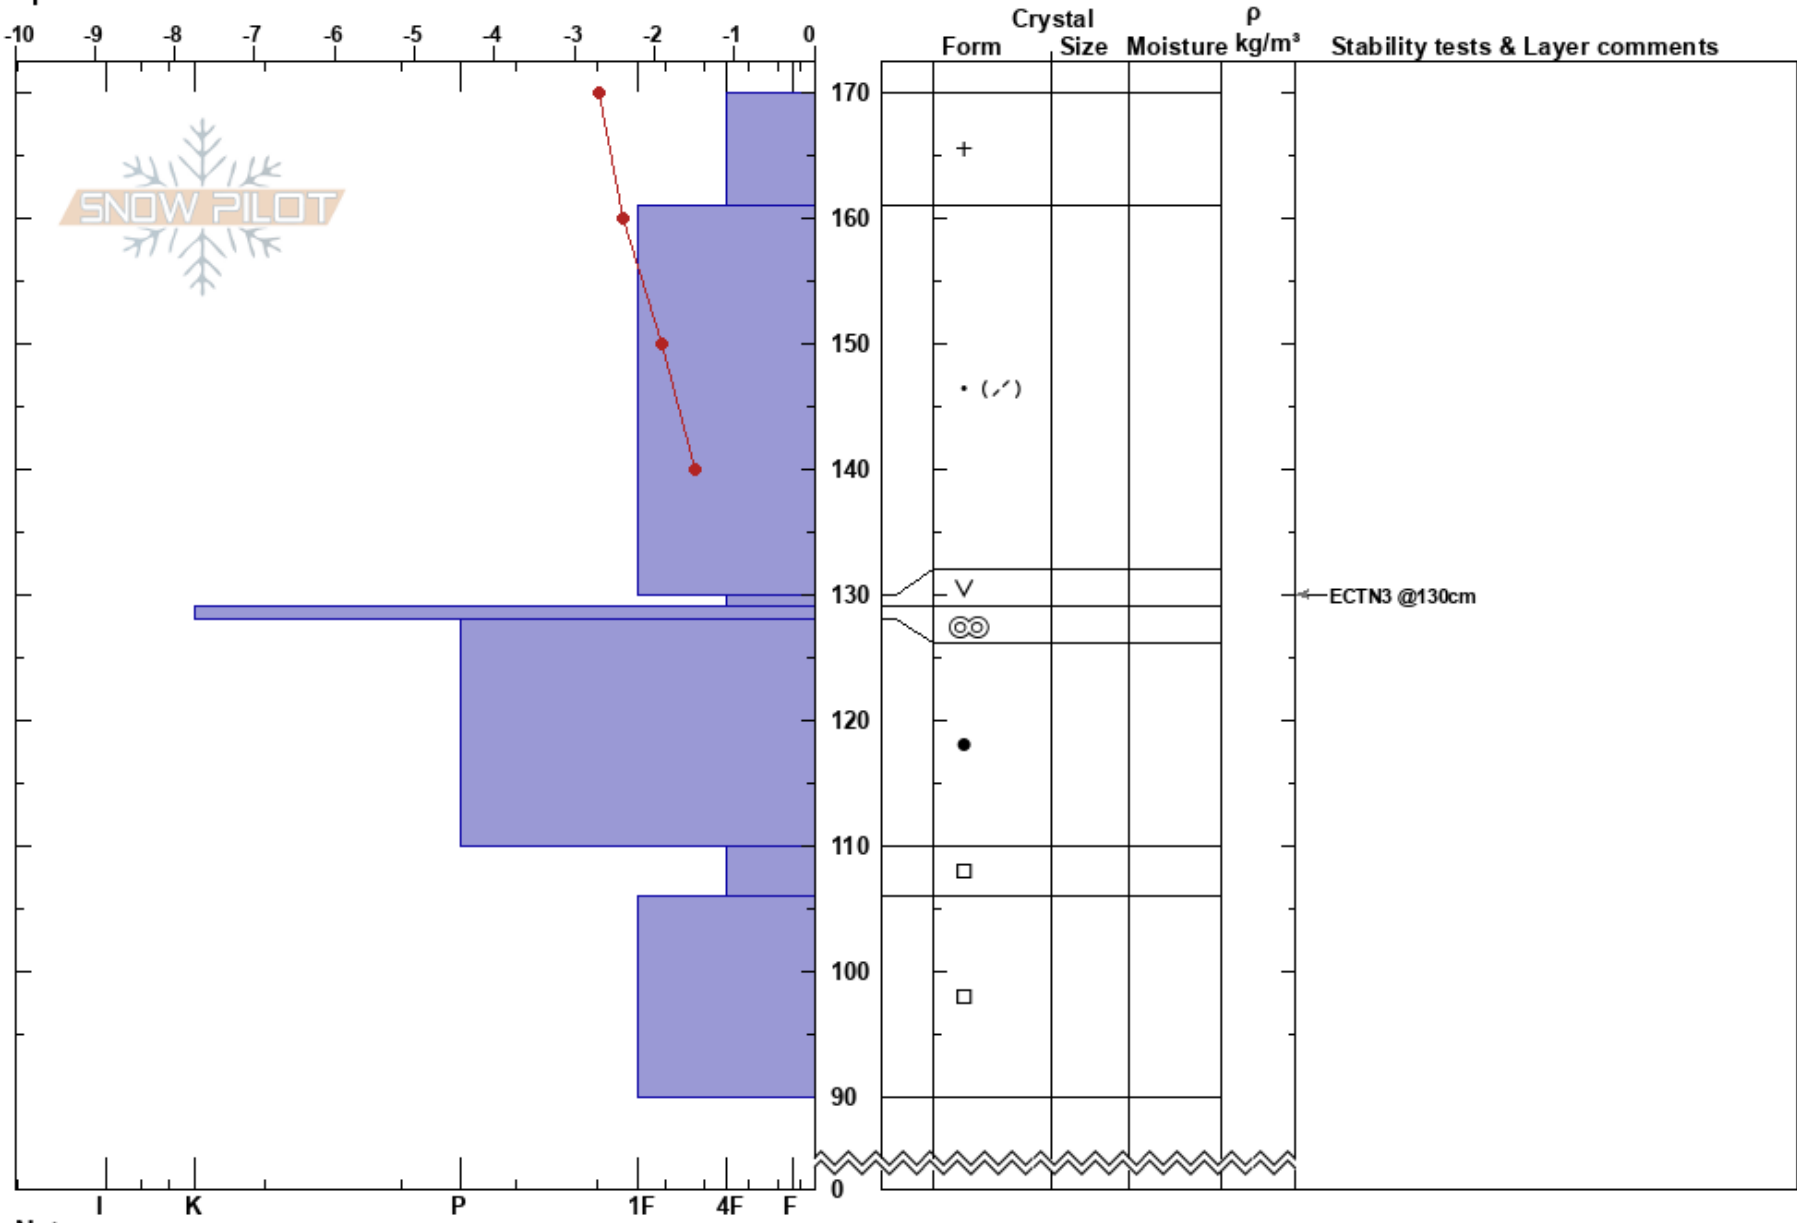

Långbrotsfjället  
 Funäsfjällen  
 Sweden  
 Elevation: 960 m  
 Aspect: S  
 Specifics:

karl johansson  
 09/04/2018 - 11:00  
 Co-ord: 62.66137N, 12.24728W  
 Slope Angle: 29°  
 Wind Loading: no

Stability:  
 Air Temperature: -2.7°C PF:30 130-129cm:Problematic layer  
 Sky Cover: BKN  
 Precipitation: NO  
 Wind: N Light Breeze