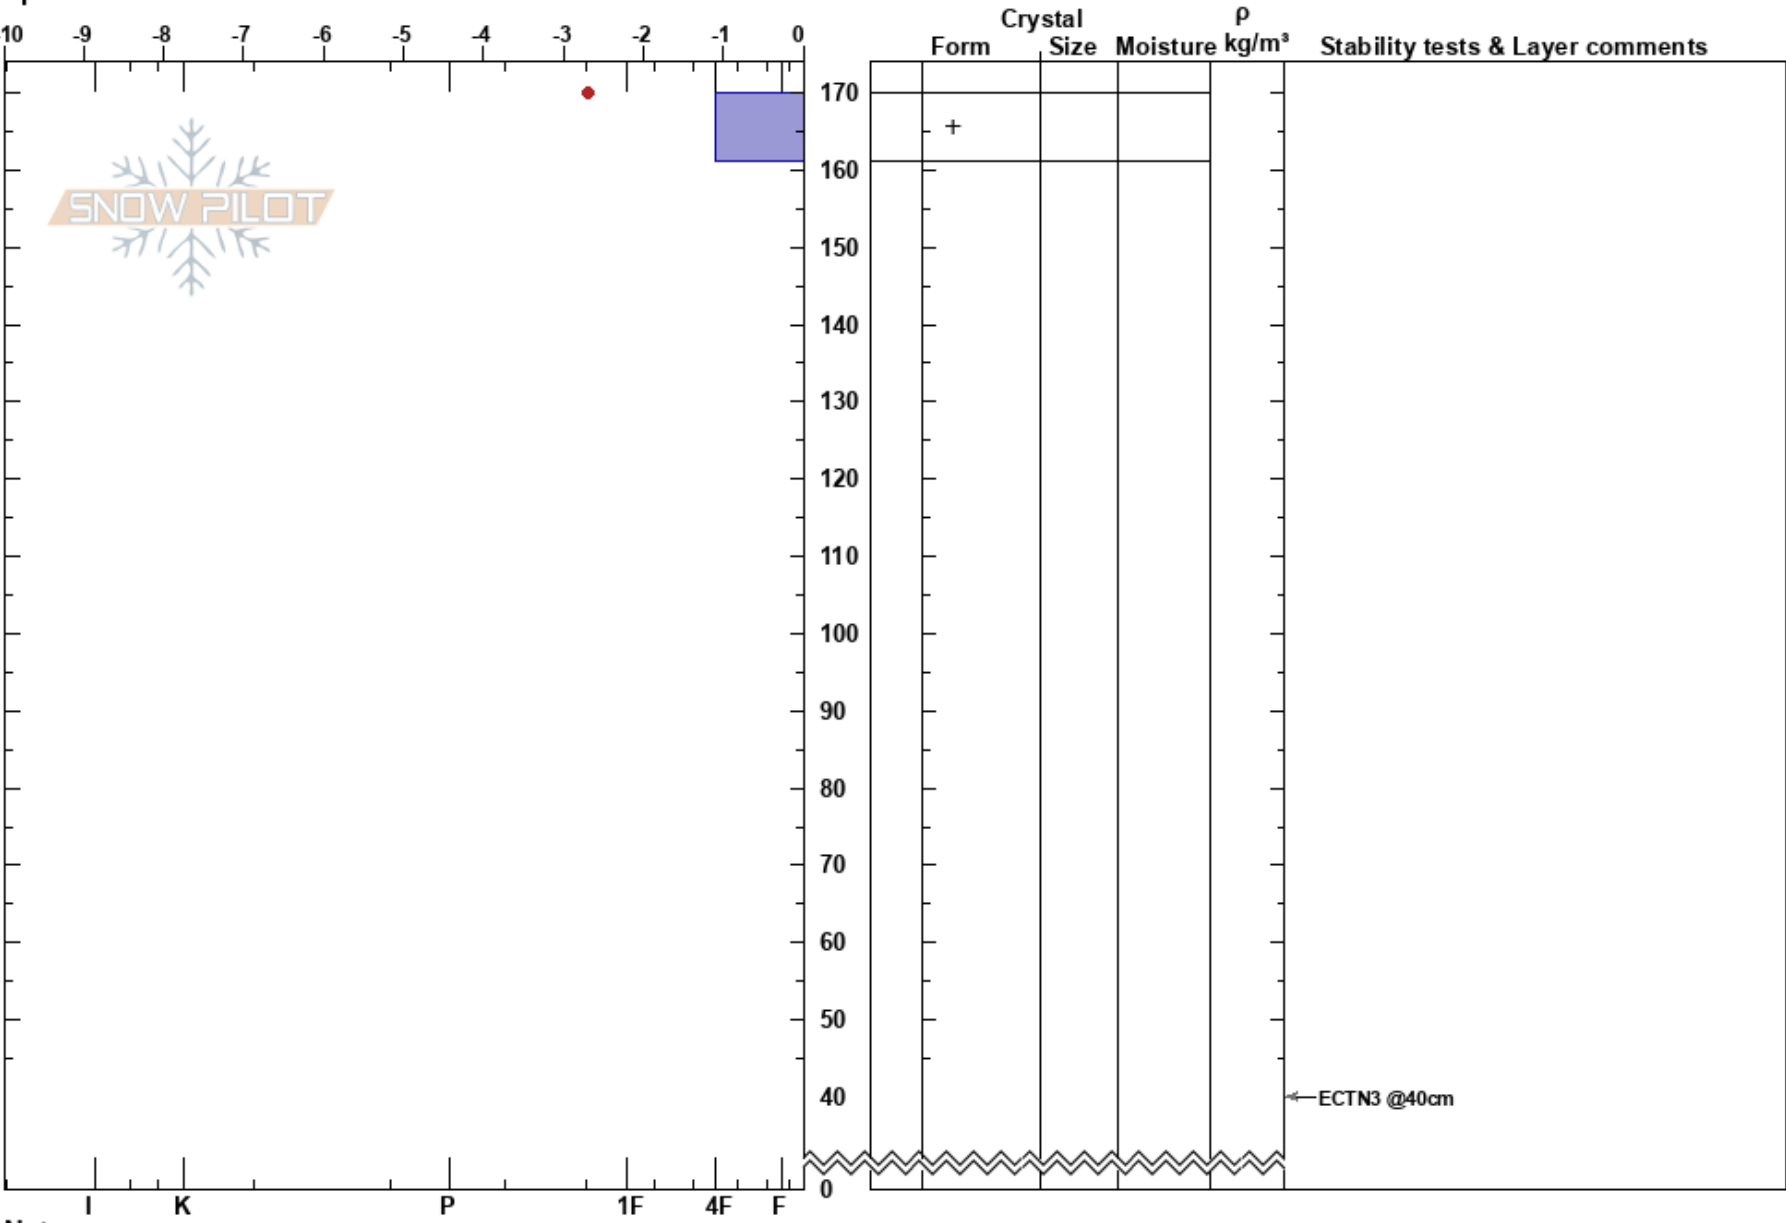

Långbrottfjället
Funäsfjällen
Sweden
Elevation: 960 m
Aspect: S
Specifics:

karl johansson
09/04/2018 - 11:00
Co-ord: 62.66210N, 12.24682W
Slope Angle: 29°
Wind Loading: no

Stability:
Air Temperature: -2.7°C PF:30
Sky Cover: BKN
Precipitation: NO
Wind: N Light Breeze

Layer Notes:

Notes: