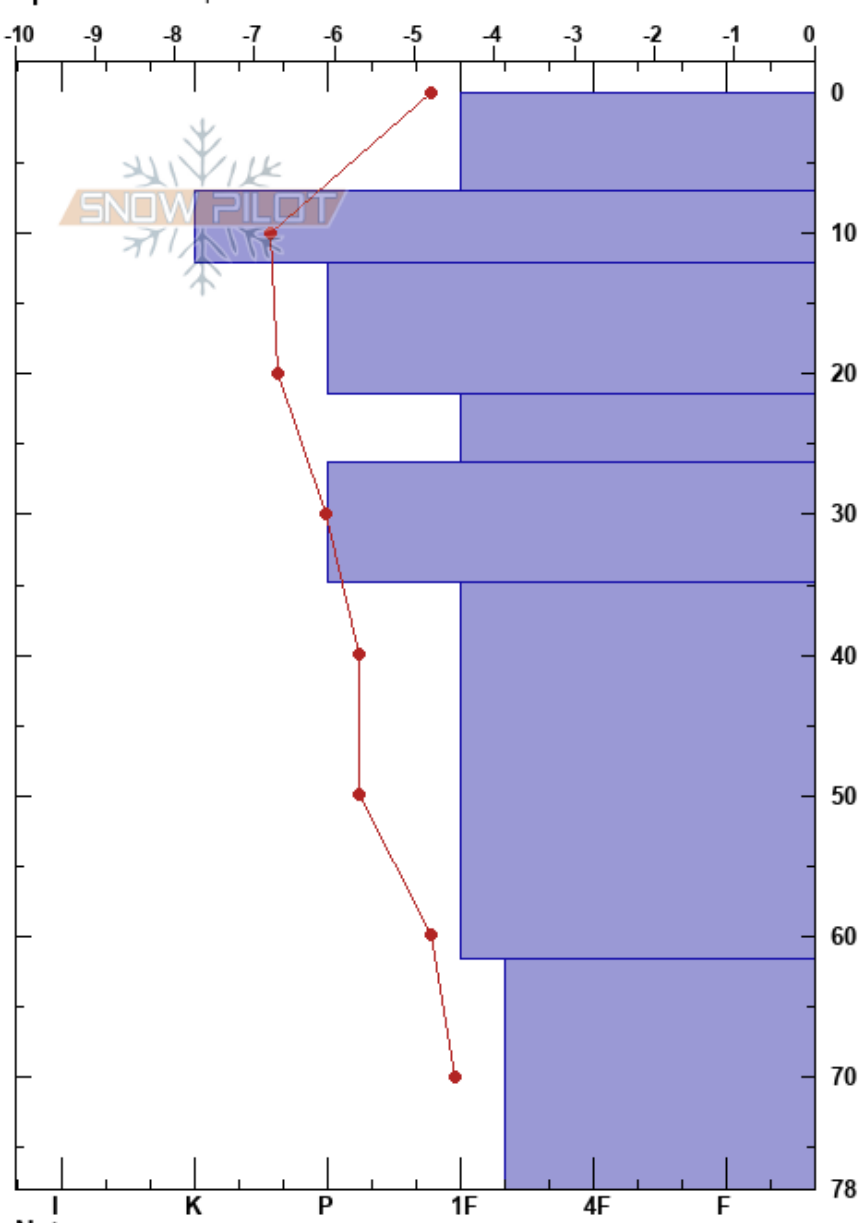

Pikes Peak: Group 1  
 Front Range  
 CO  
 Elevation: 10000 ft  
 Aspect: E  
 Specifics: Poor pit location

Charlotte Schwebel  
 04/05/2018 - 10:36am  
 Co-ord: 38.84090N, -105.04230W  
 Slope Angle:  
 Wind Loading: no

Stability:  
 Air Temperature: 1°C  
 Sky Cover: BKN  
 Precipitation: NO  
 Wind: Light Breeze

HS:78

Layer Notes:

Form	Crystal		$\rho$ kg/m <sup>3</sup>	Stability tests & Layer comments
	Size	Moisture		
•	1	D		
•	1	D		
□	1	D		
•	1	D		
•	2	D		
•	2	D		
•	1	D		