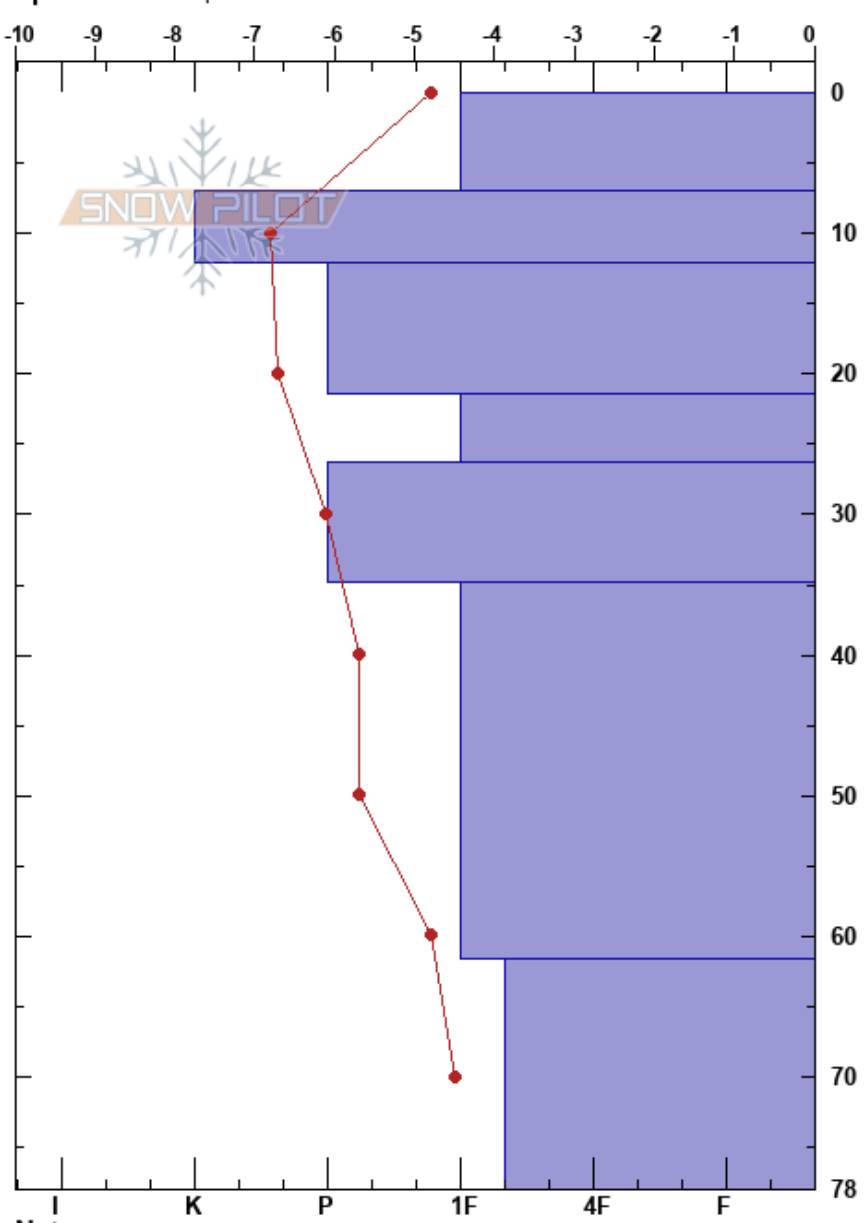

Pikes Peak: Group 1
 Front Range
 CO
 Elevation: 10000 ft
 Aspect: E
 Specifics: Poor pit location

Charlotte Schwebel
 04/05/2018 - 10:36am
 Co-ord: 38.84090N, -105.04230W
 Slope Angle:
 Wind Loading: no

Stability:
 Air Temperature: 1°C
 Sky Cover: BKN
 Precipitation: NO
 Wind: Light Breeze

HS:78

Layer Notes:

Form	Crystal		ρ kg/m ³	Stability tests & Layer comments
	Size	Moisture		
•	1	D		
•	1	D		
□	1	D		
•	1	D		
•	2	D		
•	2	D		
•	1	D		