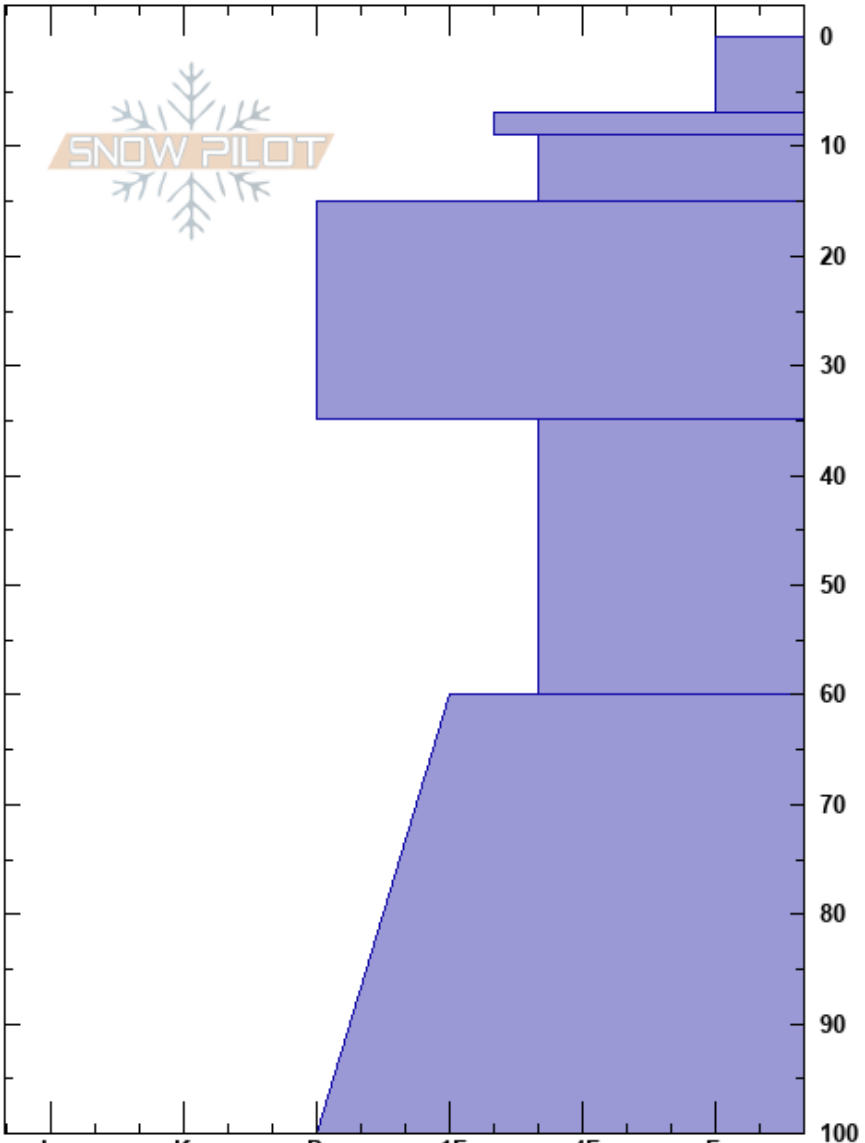

Wiegles West
 Chugach Range
 AK
 Elevation:
 Aspect: N
 Specifics:

Max Wittenberg
 04/07/2018 - 11:00pm
 Co-ord: 60.96786N, -145.86510E
 Slope Angle:
 Wind Loading:

Stability:
 Air Temperature: -4°C
 Sky Cover: CLR
 Precipitation:
 Wind: NE Light Breeze

HS:100

Layer Notes:

Crystal Form	Crystal Size	Moisture	ρ kg/m ³	Stability tests & Layer comments
+				
=				
☒				
•				
⊖	1.5			← ECTN @40cm hard tap-BRK Q3

Notes: