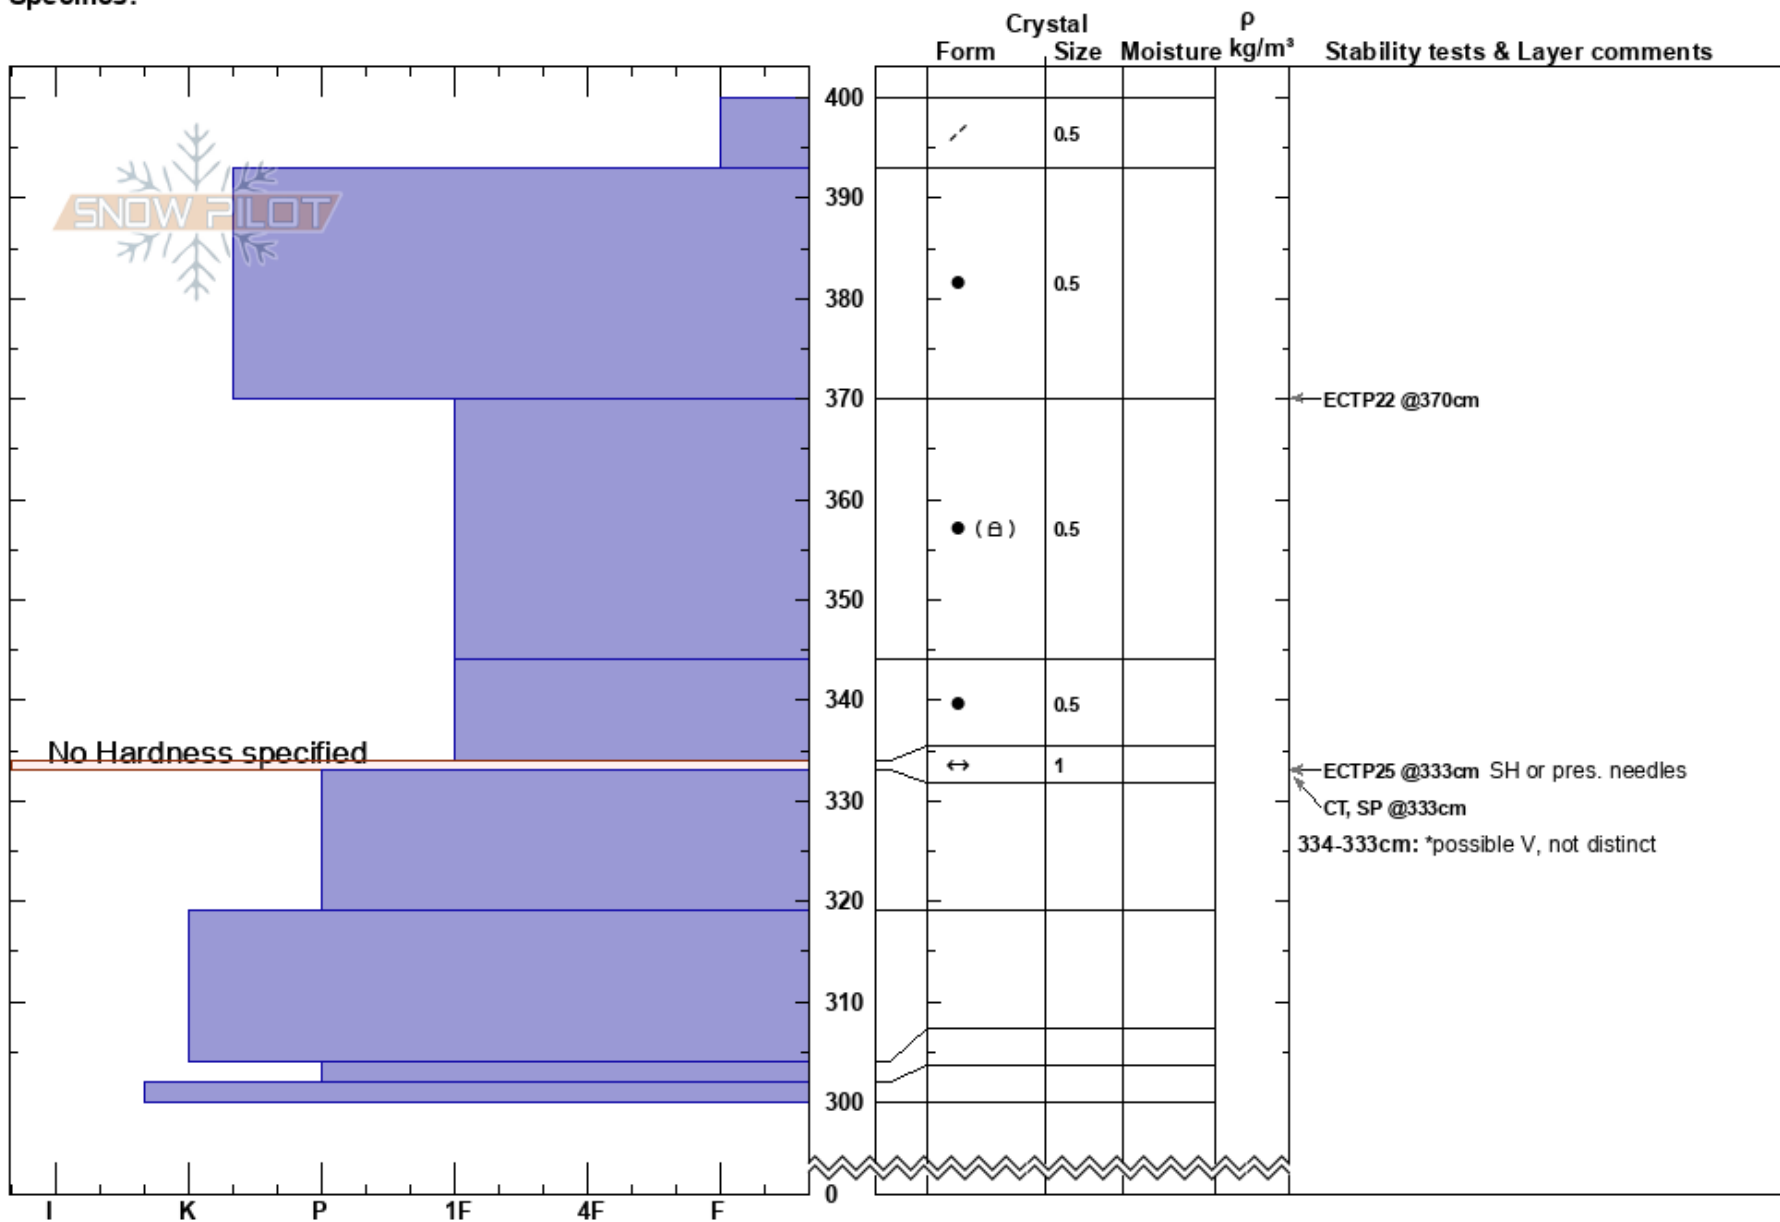

NE Face Loveland
 Chugach Range
 AK
 Elevation: 5300 ft
 Aspect: NE
 Specifics:

Eric Haskell
 04/05/2018 - 1:00pm
 Co-ord: 06V 564779W 6779036N
 Slope Angle: 28°
 Wind Loading: no

Stability:
 Air Temperature:
 Sky Cover: CLR
 Precipitation: NO
 Wind: NW Light Breeze

HS:400
 PF:5
 334-333cm: *possible V, not distinct
 334-333cm: Problematic layer

Notes: Mid-slope on planar apron. HS >4M.