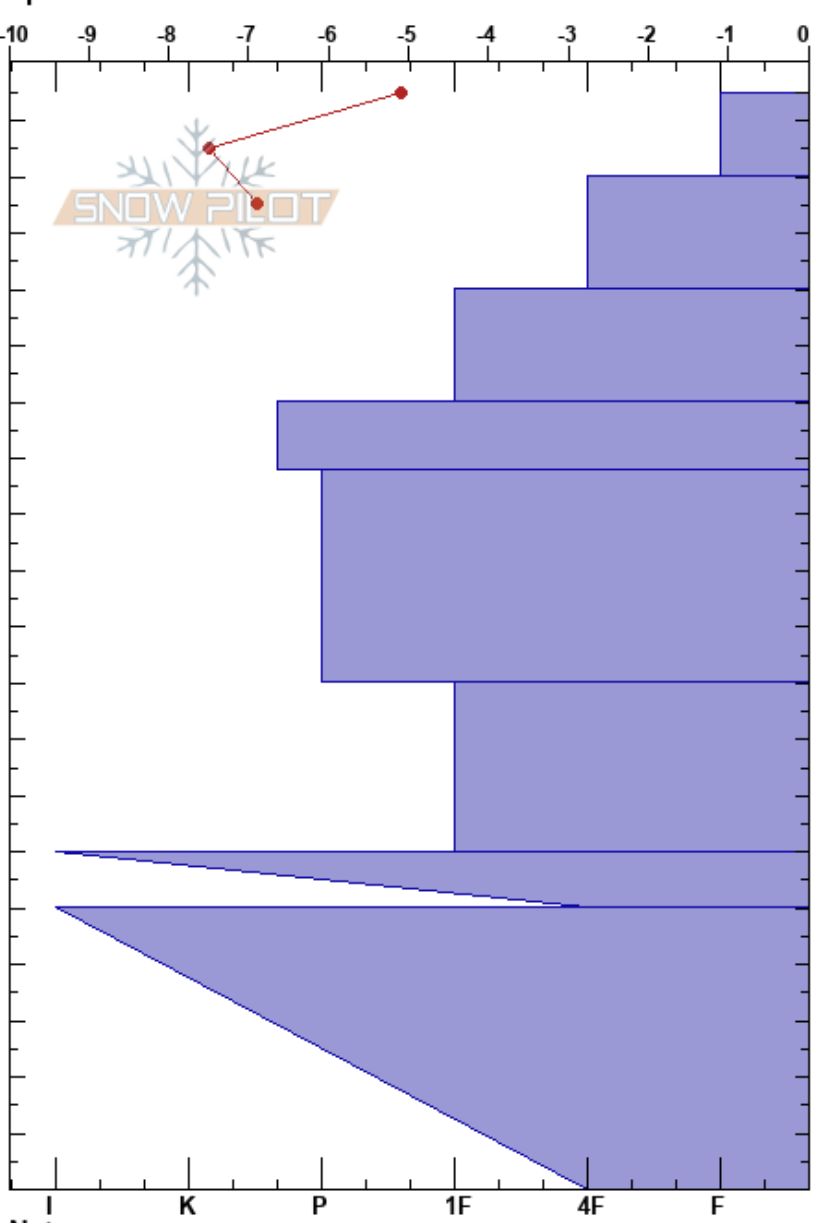

SS1 - Eldorado Bowl
 Talkeetna Mountains
 AK
 Elevation: 5000 ft
 Aspect: NE
 Specifics:

Kalley Rittman
 04/06/2018 - 11:00am
 Co-ord:
 Slope Angle: 35°
 Wind Loading: yes

Stability:
 Air Temperature: -3°C
 Sky Cover: BKN
 Precipitation: NO
 Wind: Calm

HS:195
 PF:30
 90-60cm:Problematic layer

Form	Crystal		Moisture	ρ kg/m ³	Stability tests & Layer comments
	Size				
/ (Ø)	1				
□	1				
□	1				
•	2				
•	1				← CT20, Q1 @120cm
□	2				
⊙(□)	3				
⊙(∧)	3				

Notes: Wind loading on E- NE aspects