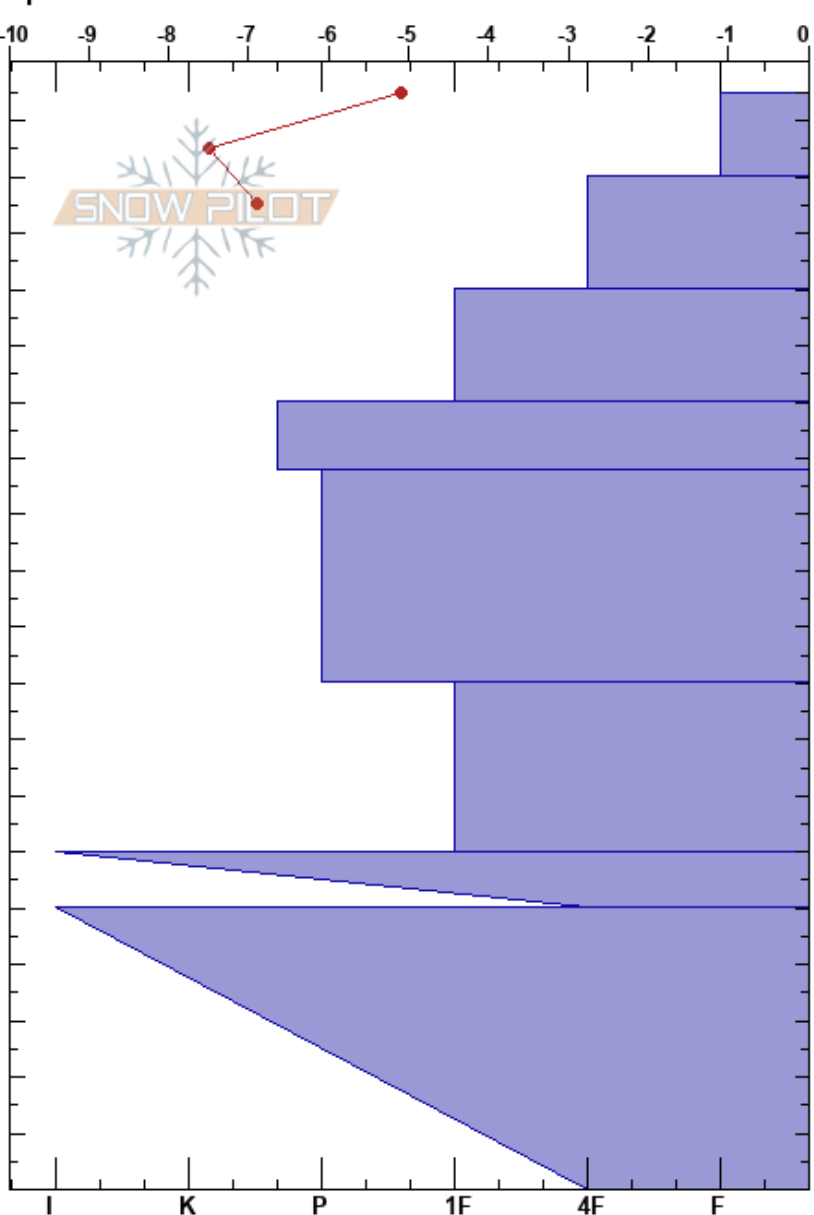

SS1 - Eldorado Bowl
 Talkeetna Mountains
 AK
 Elevation: 5000 ft
 Aspect: NE
 Specifics:

Kalley Rittman
 04/06/2018 - 11:00am
 Co-ord:
 Slope Angle: 35°
 Wind Loading: yes

Stability: **HS:195**
 Air Temperature: -3°C **PF:30** 90-60cm:Problematic layer
 Sky Cover: BKN
 Precipitation: NO
 Wind: Calm

Form	Crystal		Moisture	ρ kg/m ³	Stability tests & Layer comments
	Size				
/ (Ø)	1				
□	1				
□	1				
•	2				
•	1				← CT20, Q1 @120cm
□	2				
⊙(□)	3				
⊙(∧)	3				

Notes: Wind loading on E- NE aspects