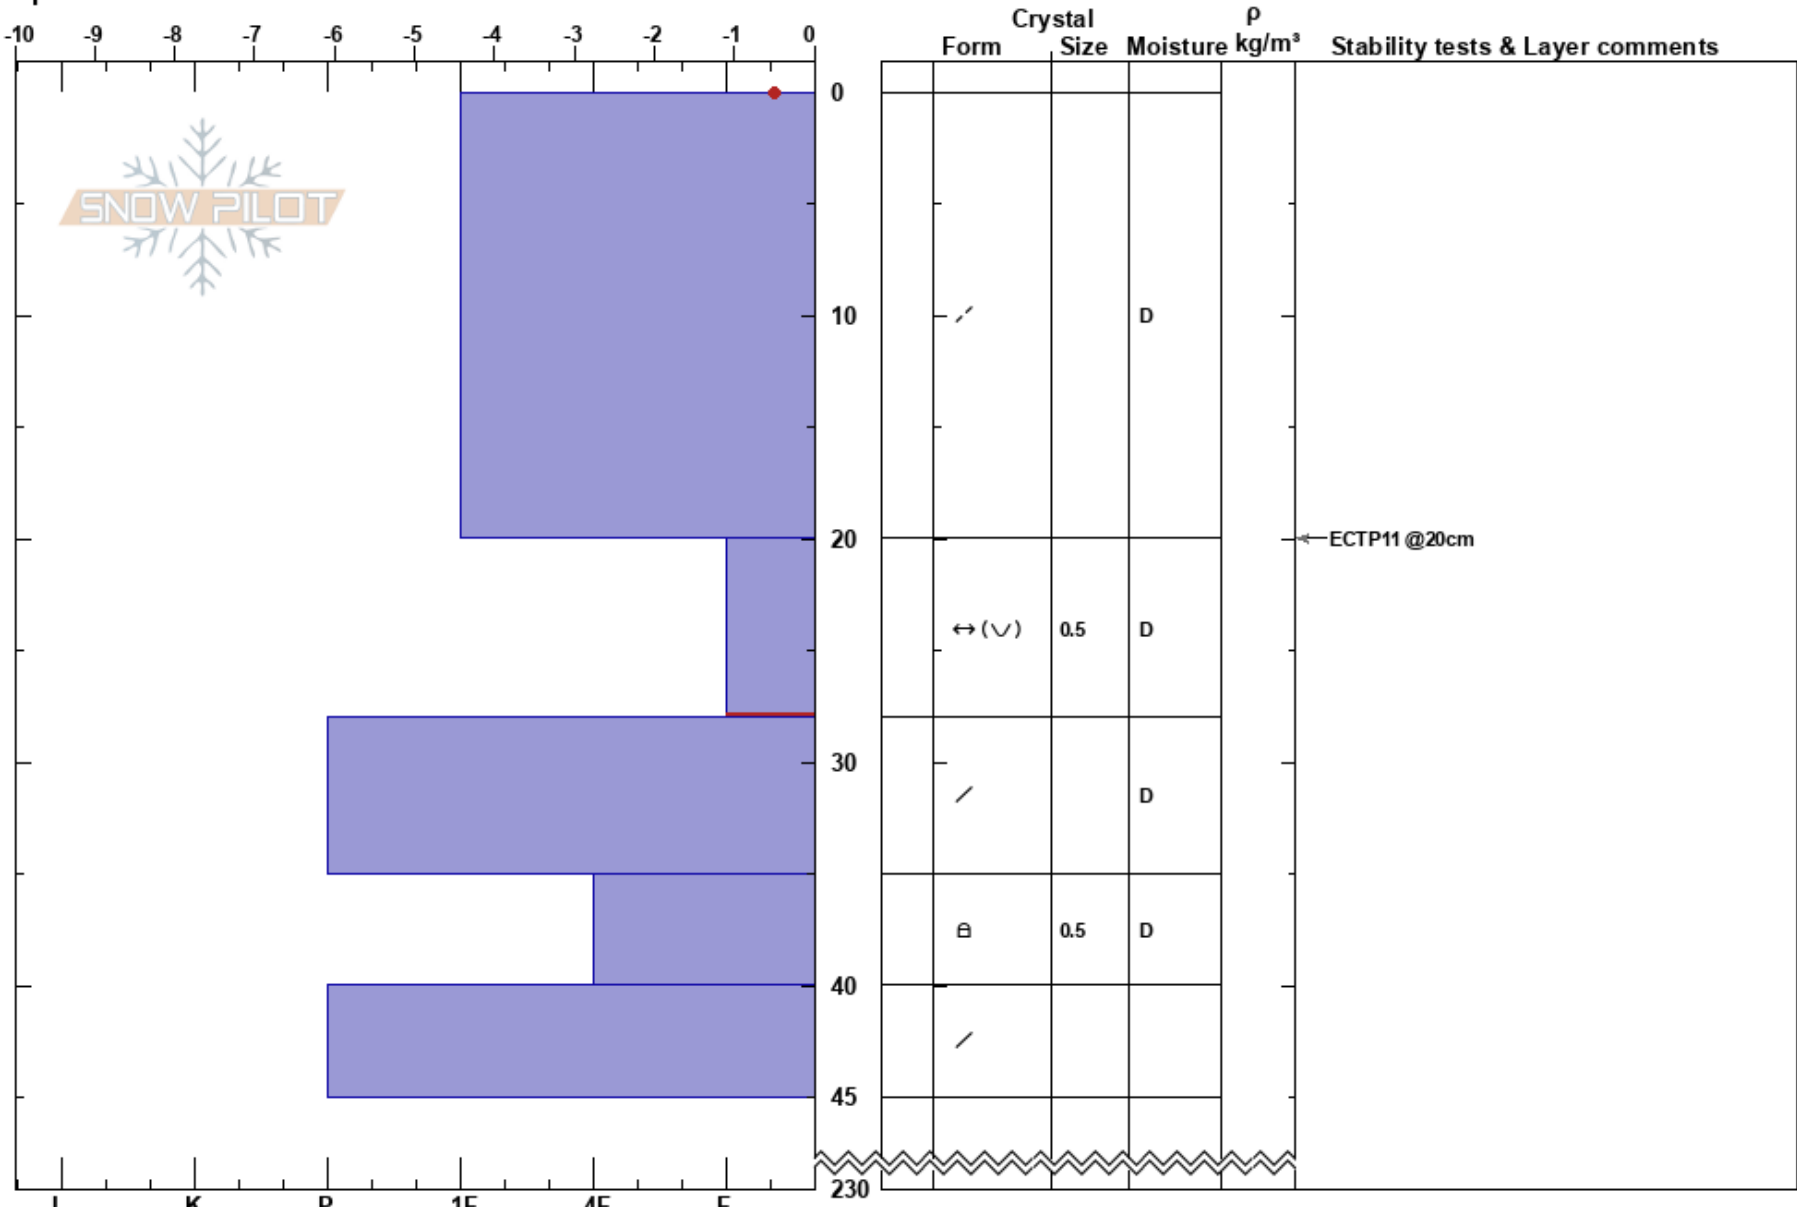

LillåsvalLEN 180406
 Funäsfjällen
 Sweden
 Elevation: 850 m
 Aspect: E
 Specifics:

Fredrik Norberg
 06/04/2018 - 10:00
 Co-ord: 62.67518N, 12.39767W
 Slope Angle: 25°
 Wind Loading: yes

Stability:
 Air Temperature: -3°C
 Sky Cover: SCT
 Precipitation: S-1
 Wind: NW Strong

HS:230
 PF:20 20-28cm:Problematic layer

Notes: