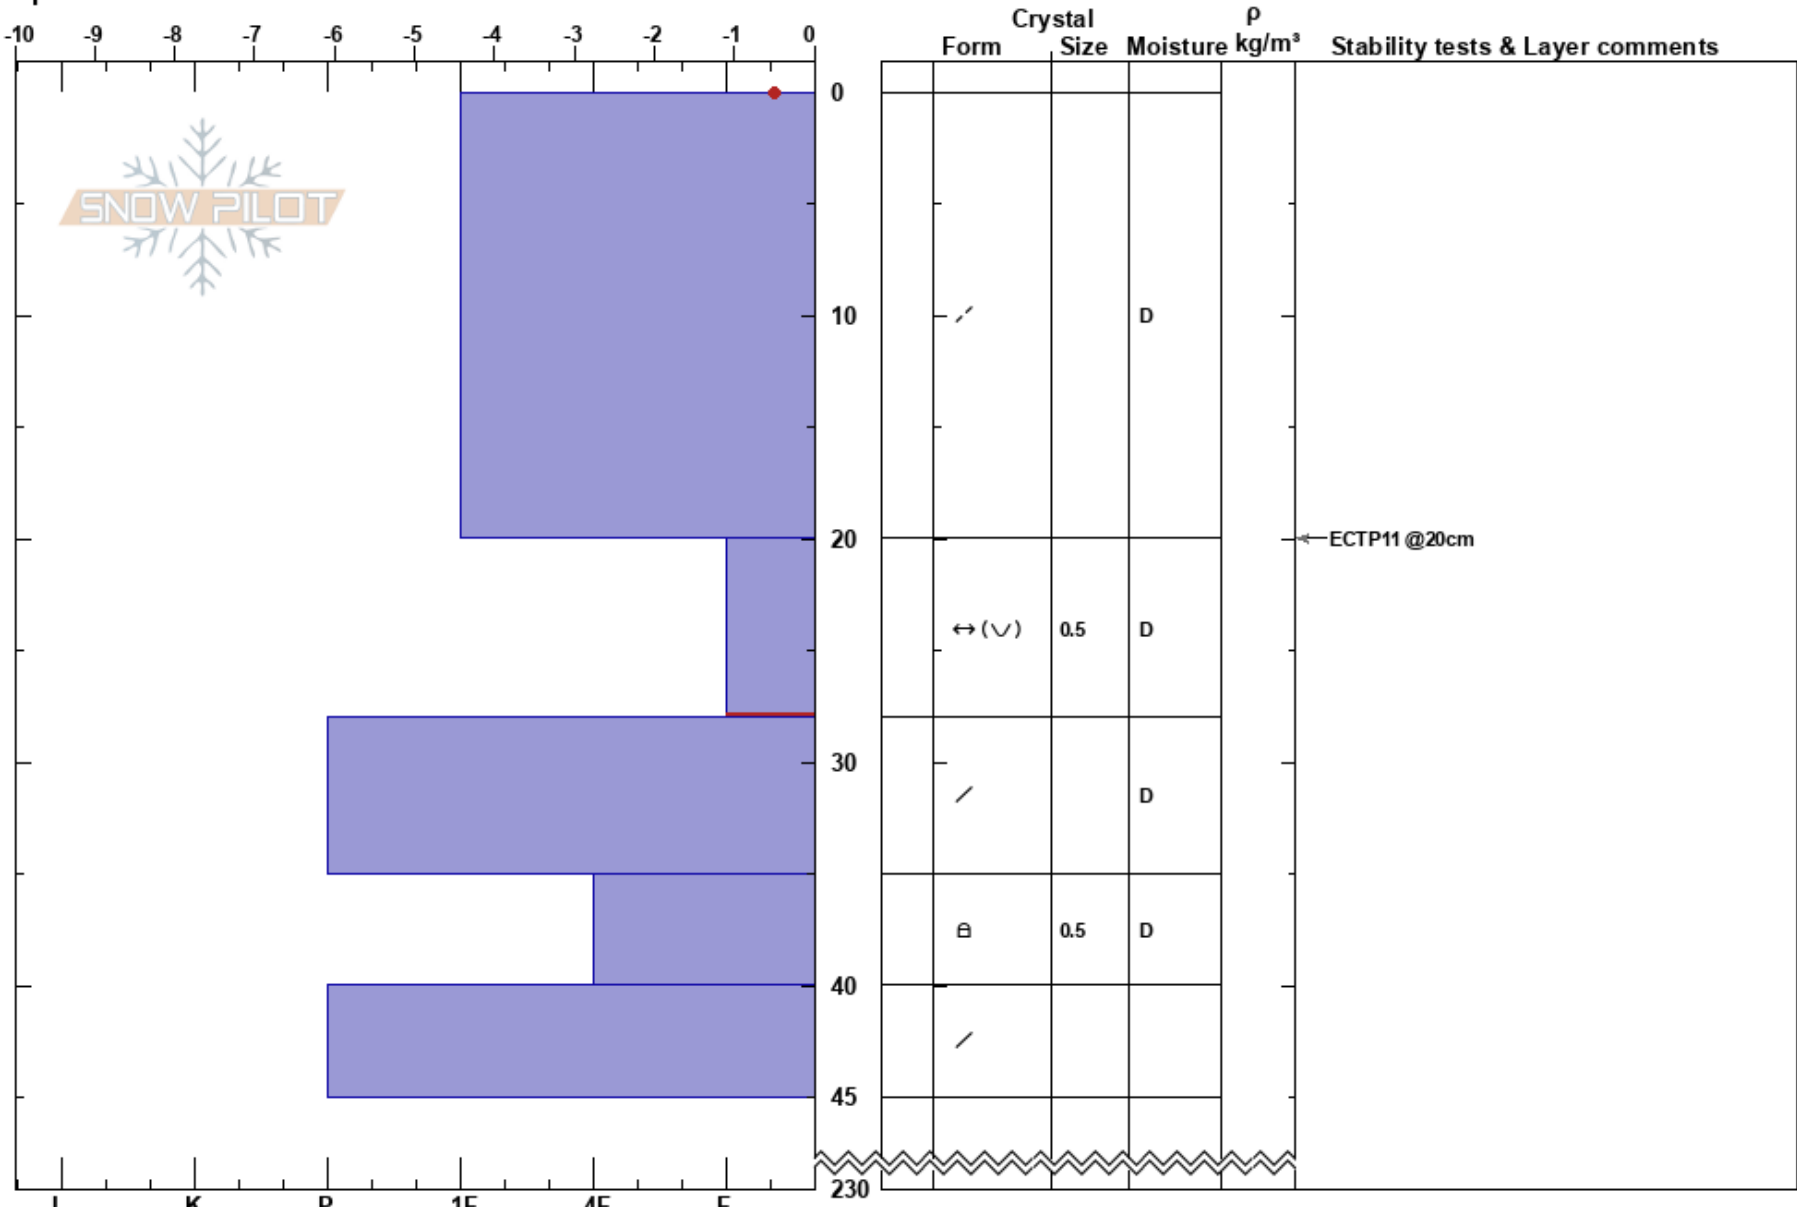

LillåsvalLEN 180406
 Funäsfjällen
 Sweden
 Elevation: 850 m
 Aspect: E
 Specifics:

Fredrik Norberg
 06/04/2018 - 10:00
 Co-ord: 62.67518N, 12.39767W
 Slope Angle: 25°
 Wind Loading: yes

Stability:
 Air Temperature: -3°C
 Sky Cover: SCT
 Precipitation: S-1
 Wind: NW Strong

HS:230
 PF:20 20-28cm:Problematic layer

Notes:

I K P 1F 4F F