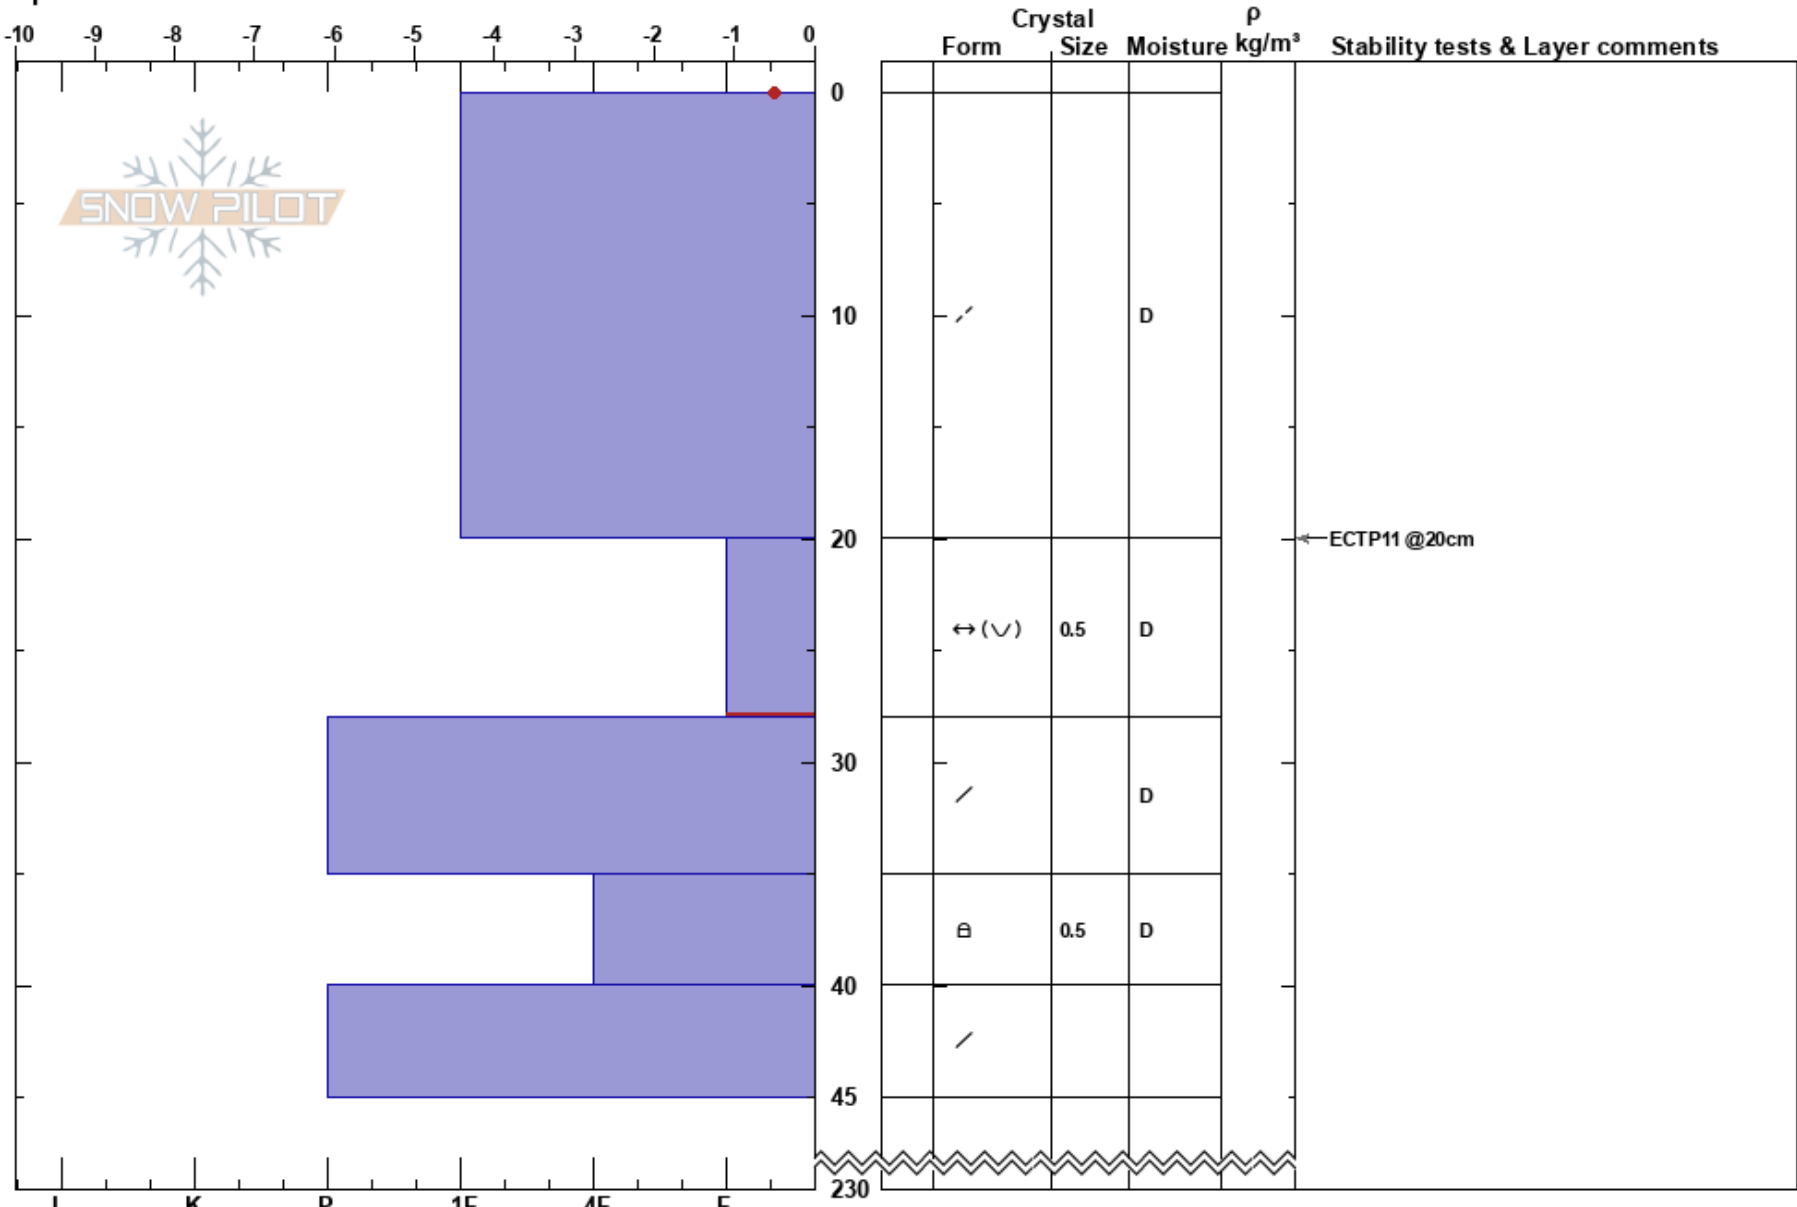

LillåsvalLEN 180406
 Funäsfjällen
 Sweden
 Elevation: 850 m
 Aspect: E
 Specifics:

Fredrik Norberg
 06/04/2018 - 10:00
 Co-ord: 62.67518N, 12.39767W
 Slope Angle: 25°
 Wind Loading: yes

Stability: HS:230
 Air Temperature: -3°C PF:20 20-28cm:Problematic layer
 Sky Cover: SCT
 Precipitation: S-1
 Wind: NW Strong