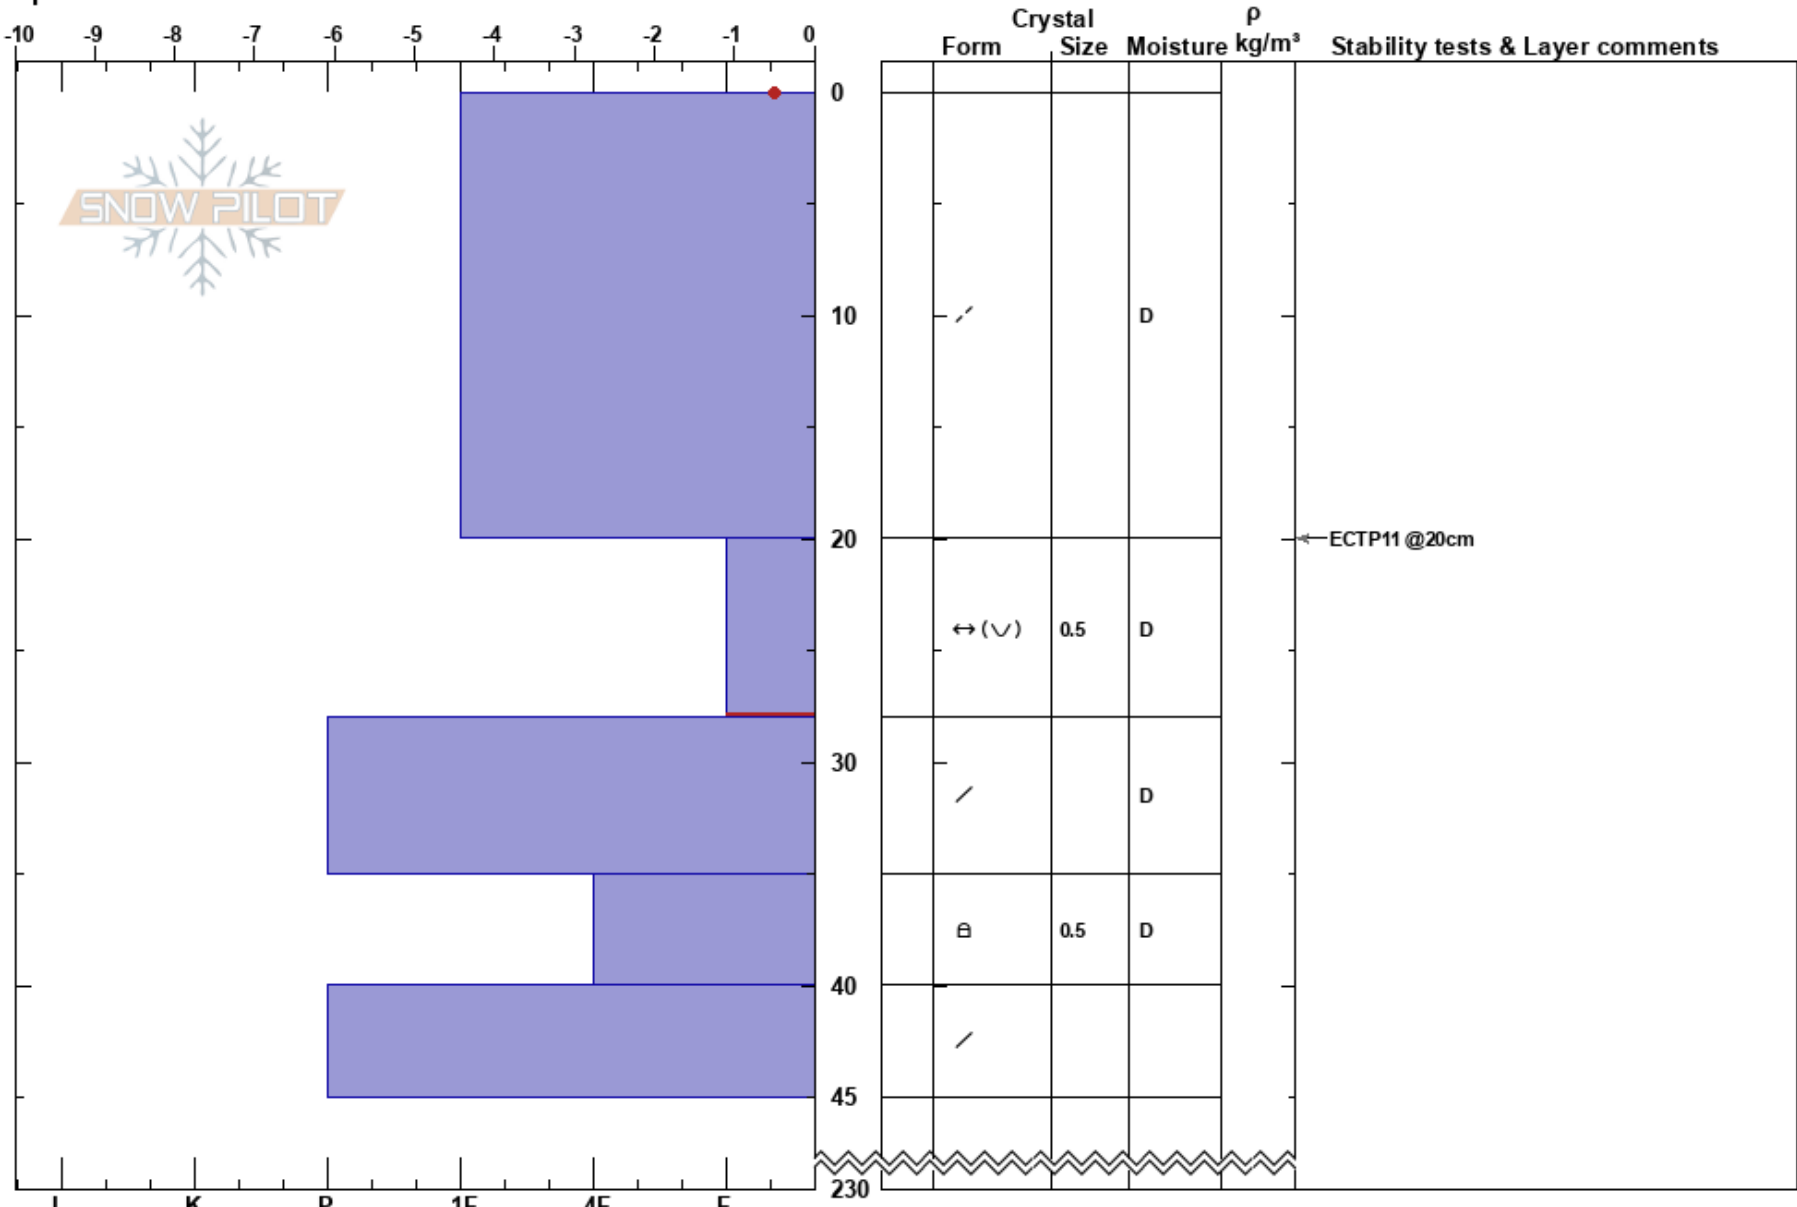

LillåsvalLEN 180406  
 Funäsfjällen  
 Sweden  
 Elevation: 850 m  
 Aspect: E  
 Specifics:

Fredrik Norberg  
 06/04/2018 - 10:00  
 Co-ord: 62.67518N, 12.39767W  
 Slope Angle: 25°  
 Wind Loading: yes

Stability:  
 Air Temperature: -3°C  
 Sky Cover: SCT  
 Precipitation: S-1  
 Wind: NW Strong

HS:230  
 PF:20 20-28cm:Problematic layer

Notes: