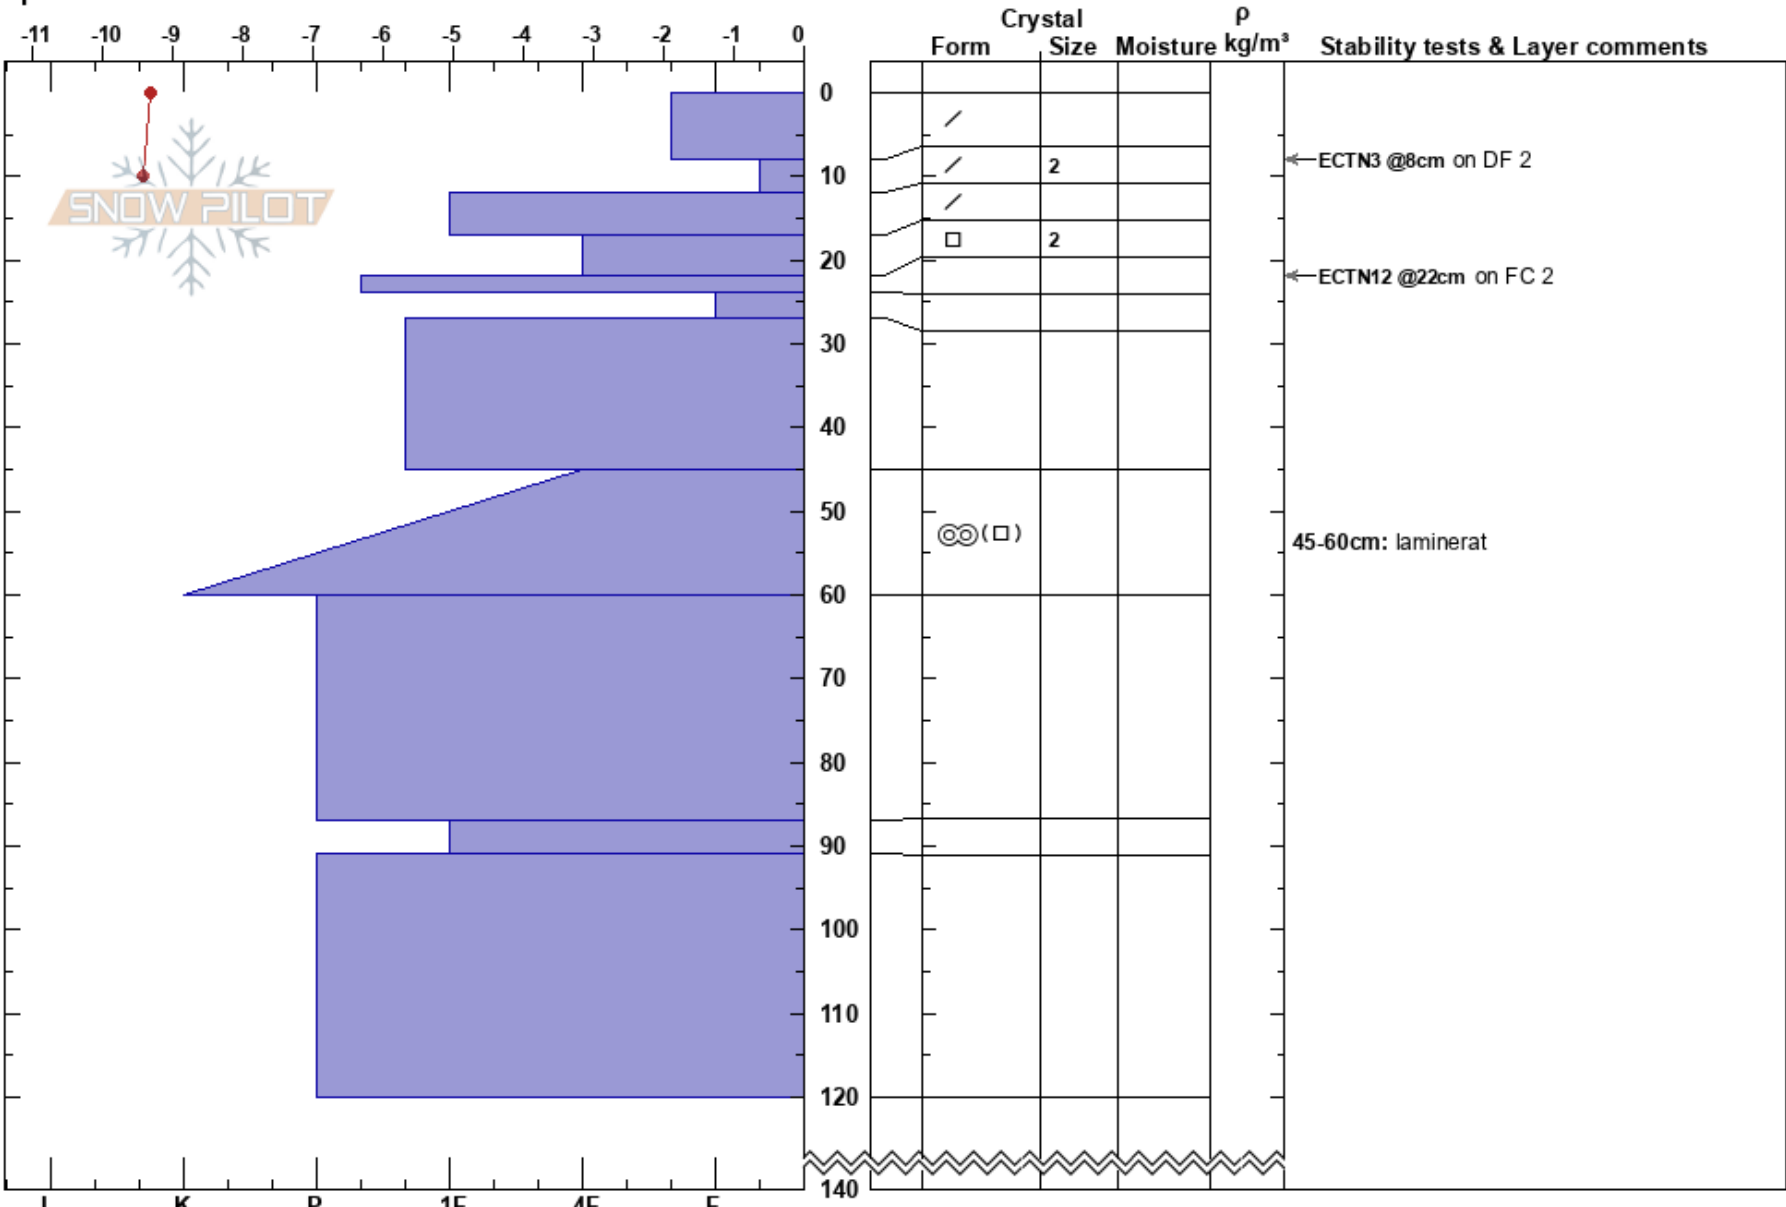

Drakryggen 1
 Kebnekaise
 Sweden
 Elevation: 1184 m
 Aspect: N
 Specifics:

Thomas Winnberg
 06/04/2018 - 10:08
 Co-ord:
 Slope Angle: 18°
 Wind Loading: no

Stability: **HS:140**
 Air Temperature: -8.7°C PF:20 45-60cm: laminerat
 Sky Cover: BKN
 Precipitation: NO
 Wind: NW Moderate

Notes: ALP, blockterräng, läslutning, byig vind