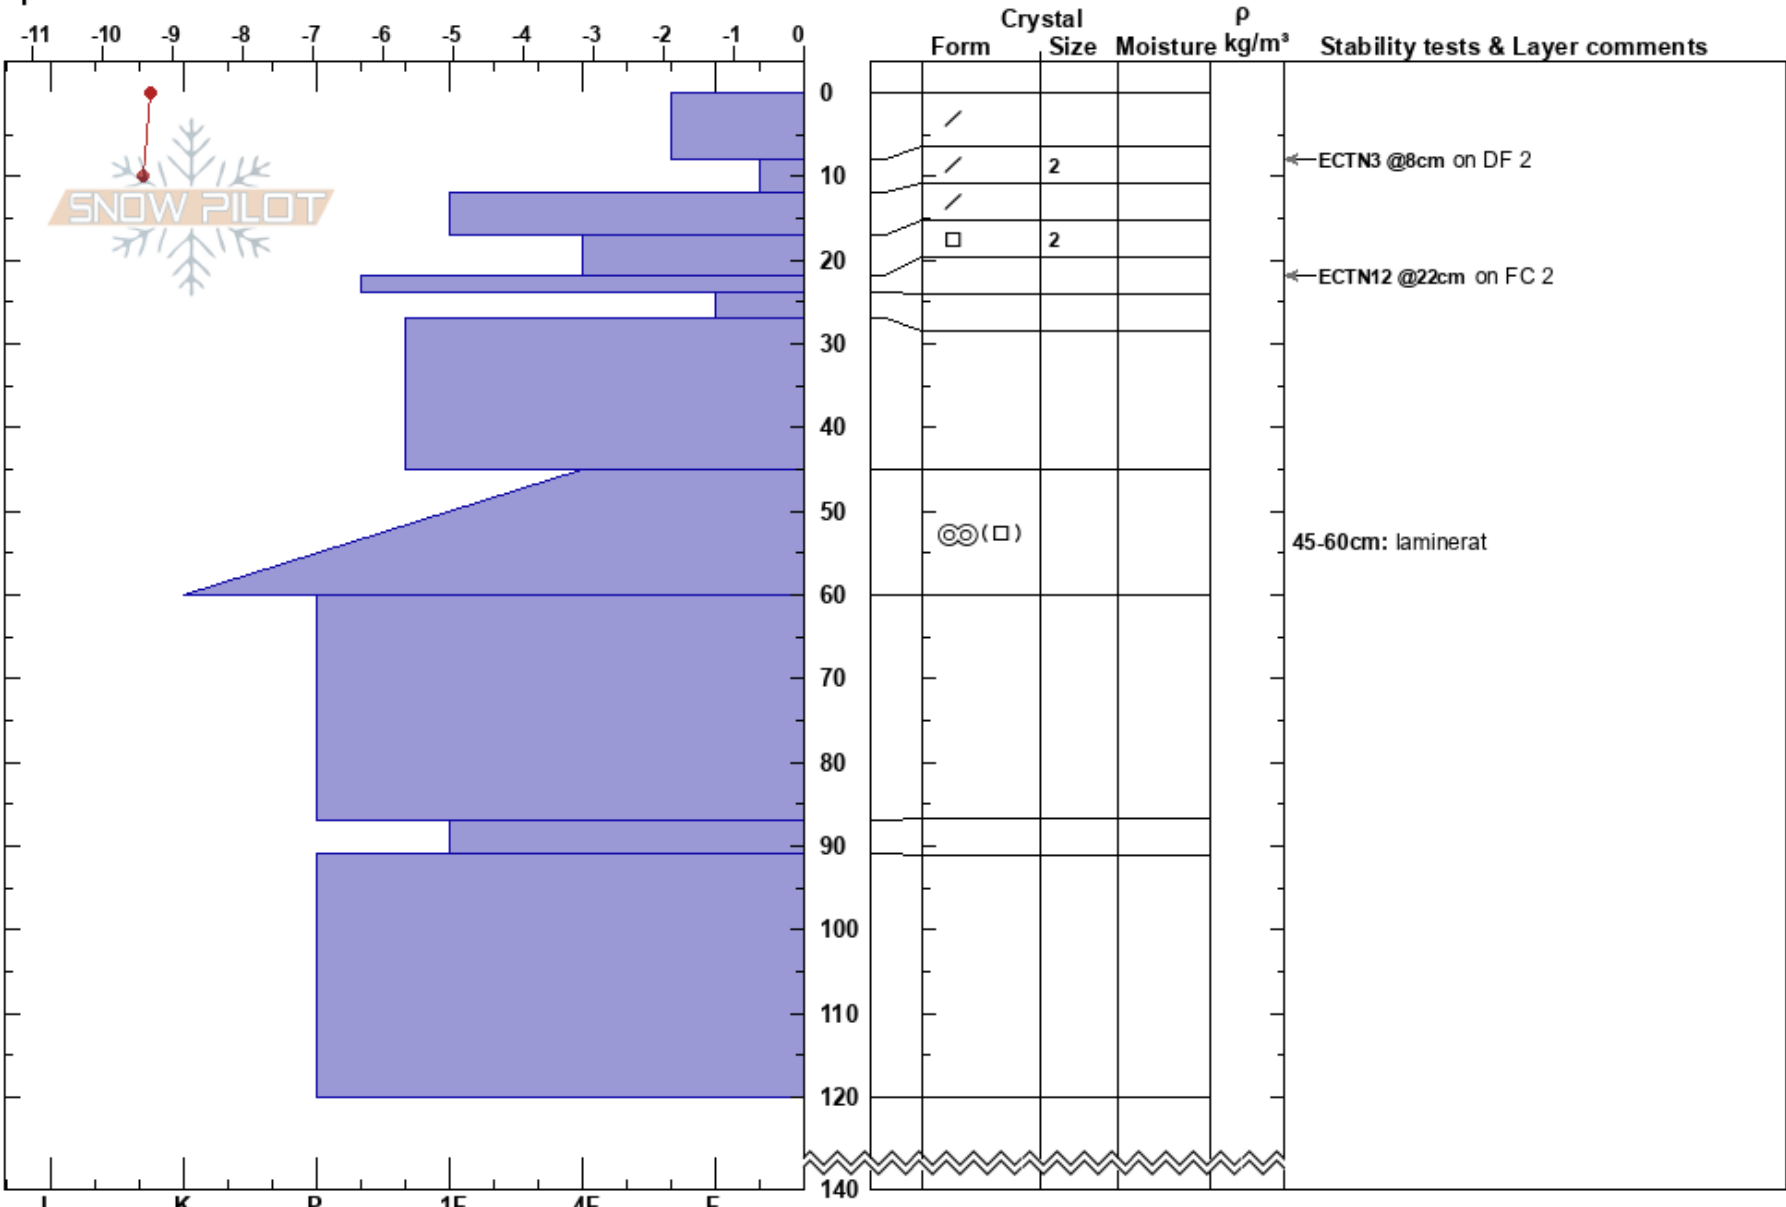

Drakryggen 1
 Kebnekaise
 Sweden
 Elevation: 1184 m
 Aspect: N
 Specifics:

Thomas Winnberg
 06/04/2018 - 10:08
 Co-ord:
 Slope Angle: 18°
 Wind Loading: no

Stability: HS:140
 Air Temperature: -8.7°C PF:20
 Sky Cover: BKN
 Precipitation: NO
 Wind: NW Moderate

Layer Notes:
 45-60cm: laminerat

Notes: ALP, blockterräng, läsluttning, byig vind