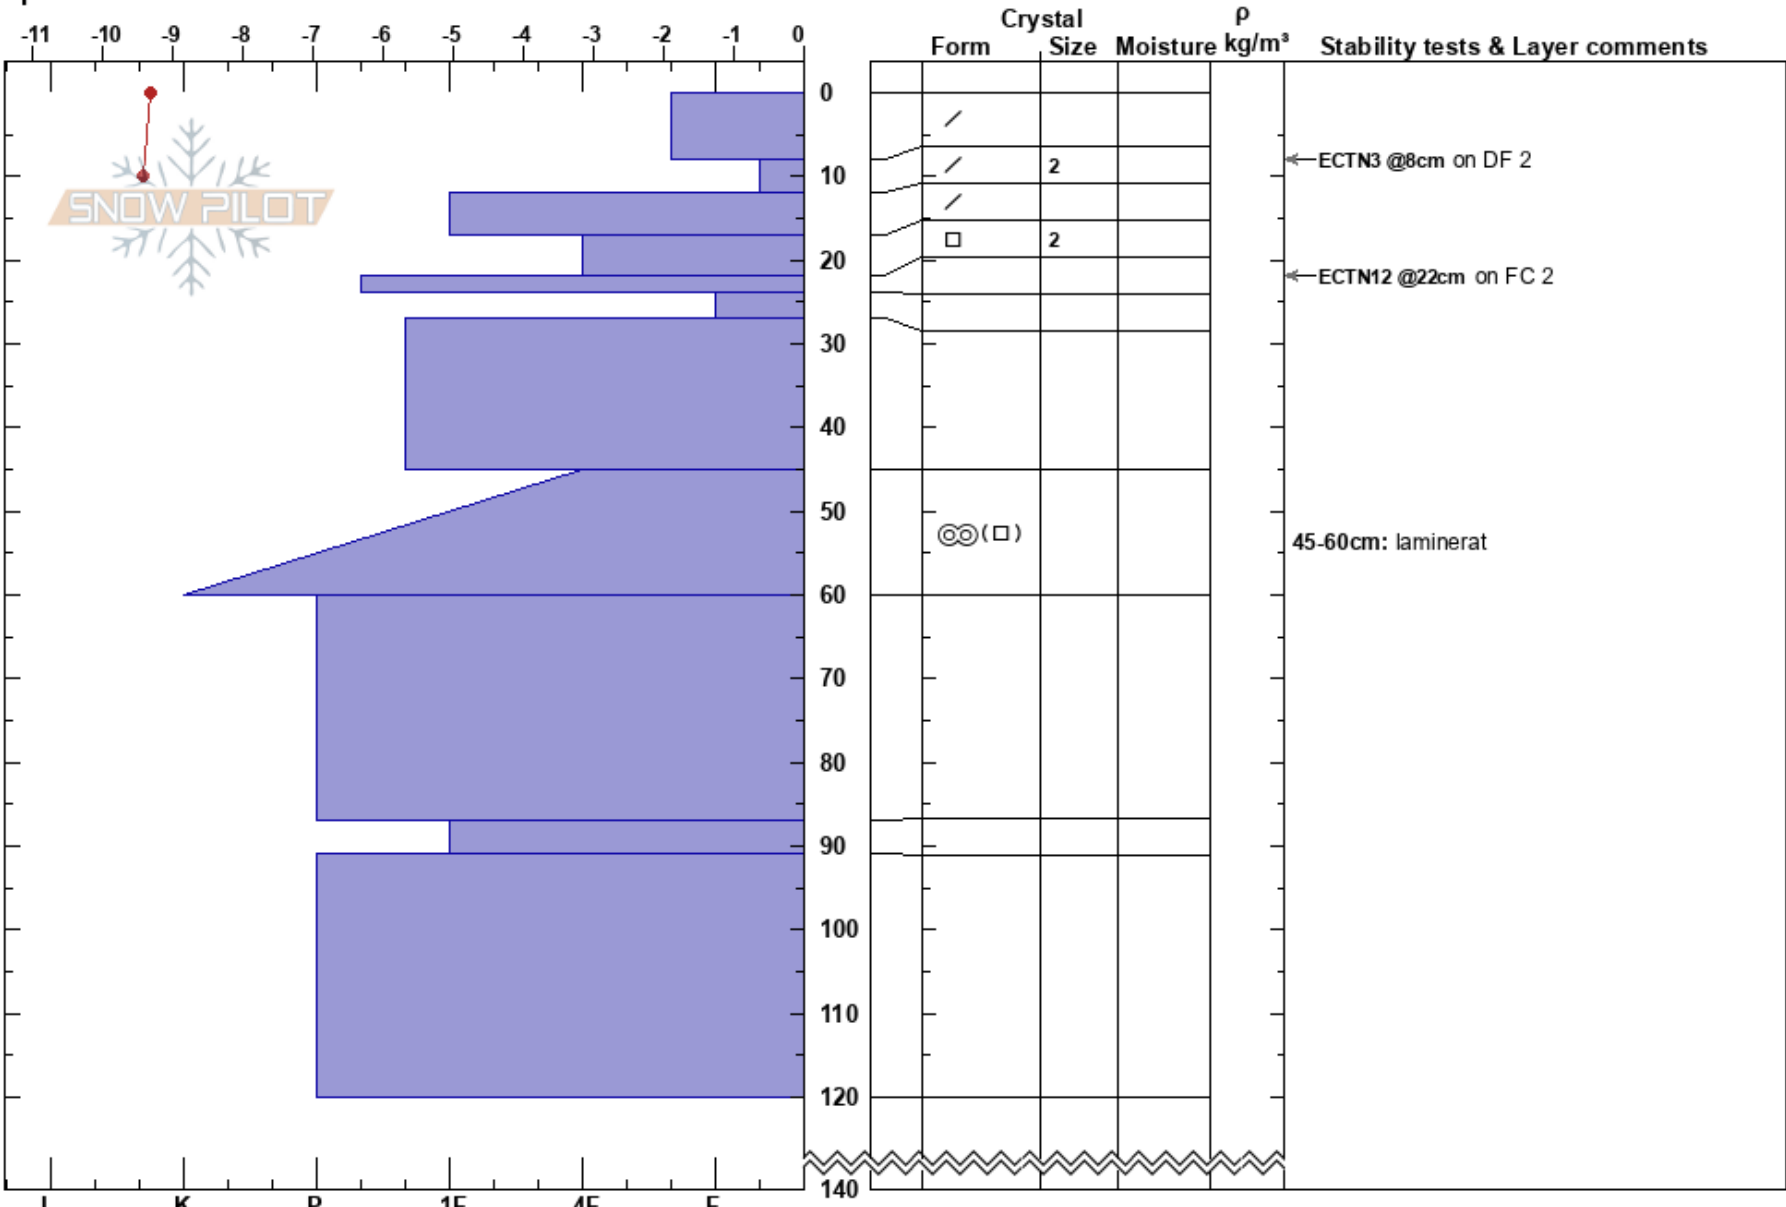

Drakryggen 1  
 Kebnekaise  
 Sweden  
 Elevation: 1184 m  
 Aspect: N  
 Specifics:

Thomas Winnberg  
 06/04/2018 - 10:08  
 Co-ord:  
 Slope Angle: 18°  
 Wind Loading: no

Stability:  
 Air Temperature: -8.7°C PF:20 HS:140 Layer Notes:  
 Sky Cover: BKN 45-60cm: laminerat  
 Precipitation: NO  
 Wind: NW Moderate

Notes: ALP, blockterräng, läsluttning, byig vind