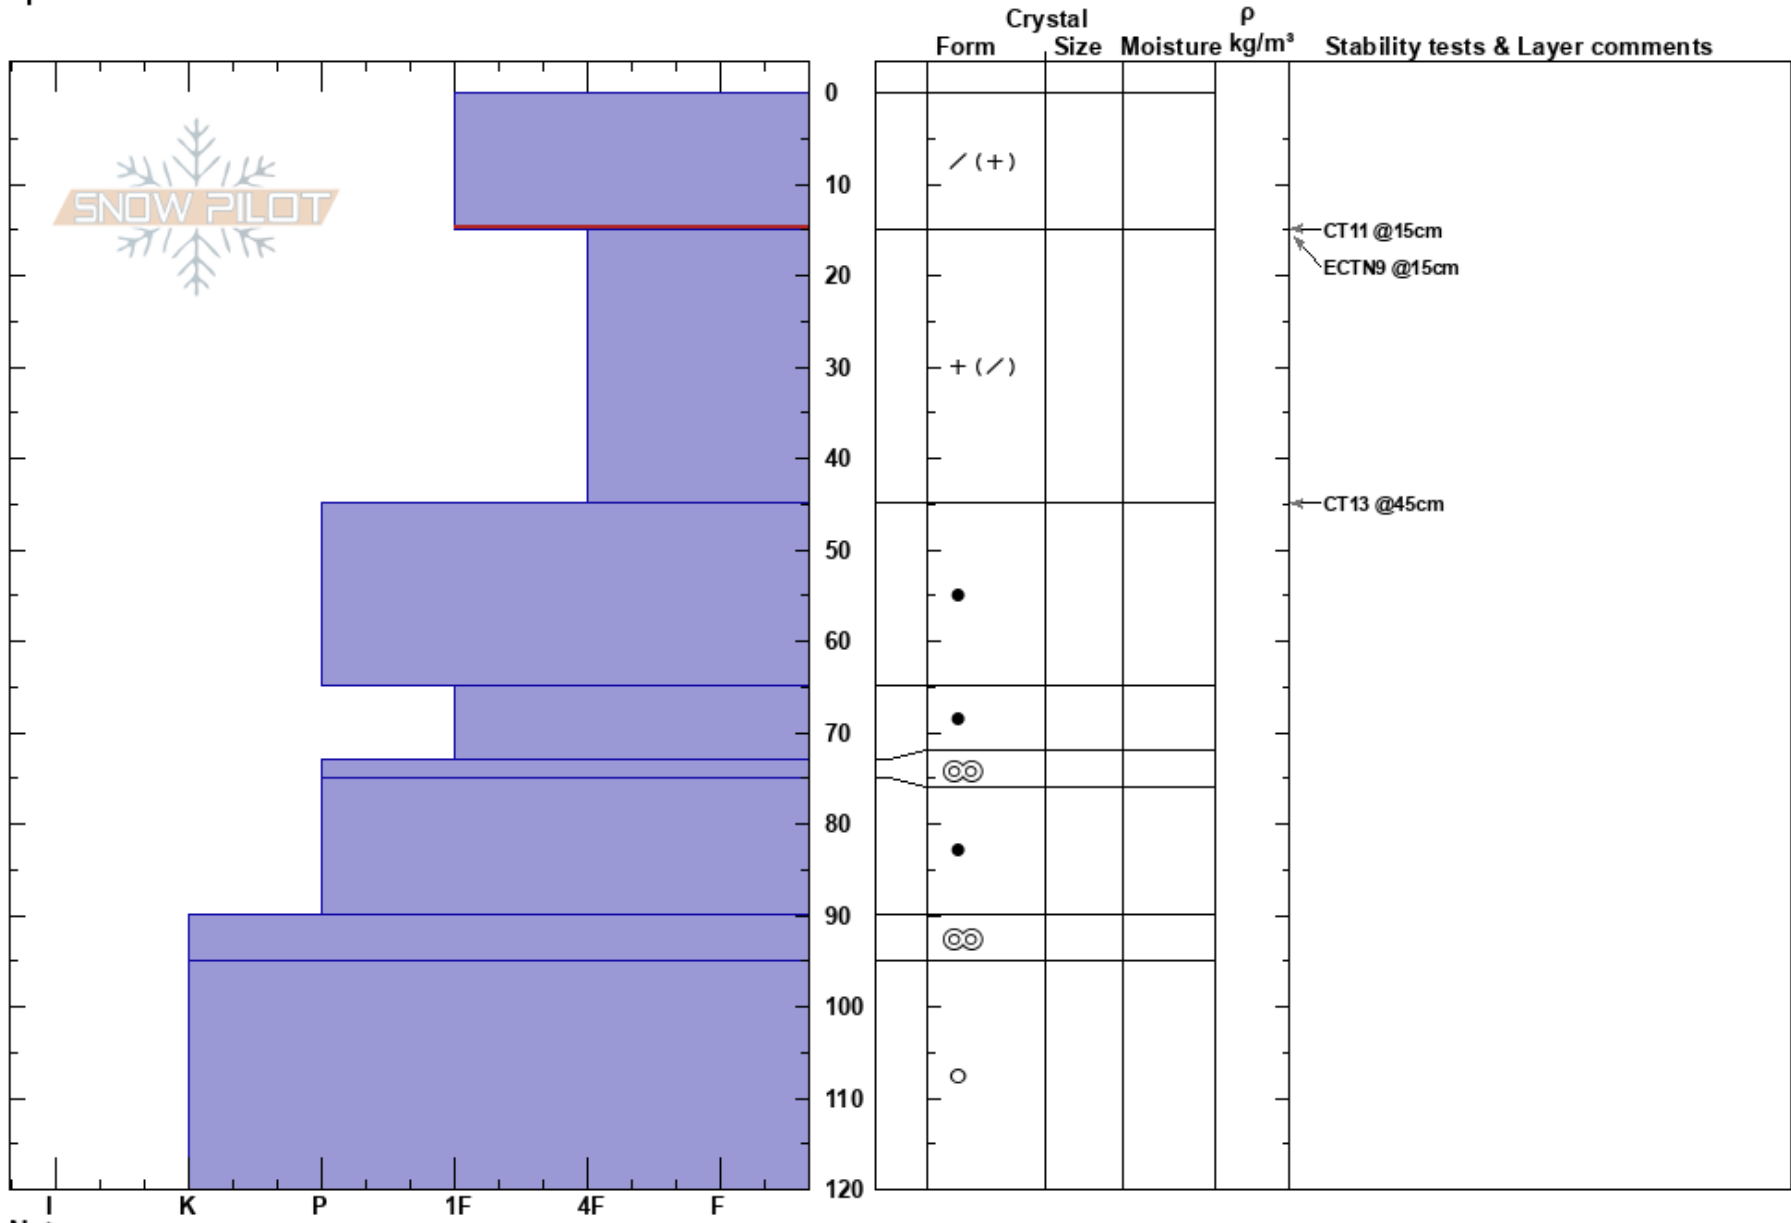

Vakkerjordvatna
 Svartisen
 Norway
Elevation: 500 m
Aspect: 300°
Specifics:

Sondre Lunde
 05/04/2018 - 10:00
Co-ord:
Slope Angle: 20°
Wind Loading: previous

Stability: **HS:**120 **Layer Notes:**
Air Temperature: -2°C **PF:**35 0-15cm: Problematic layer
Sky Cover: BKN
Precipitation: S-1
Wind: SW Light Breeze