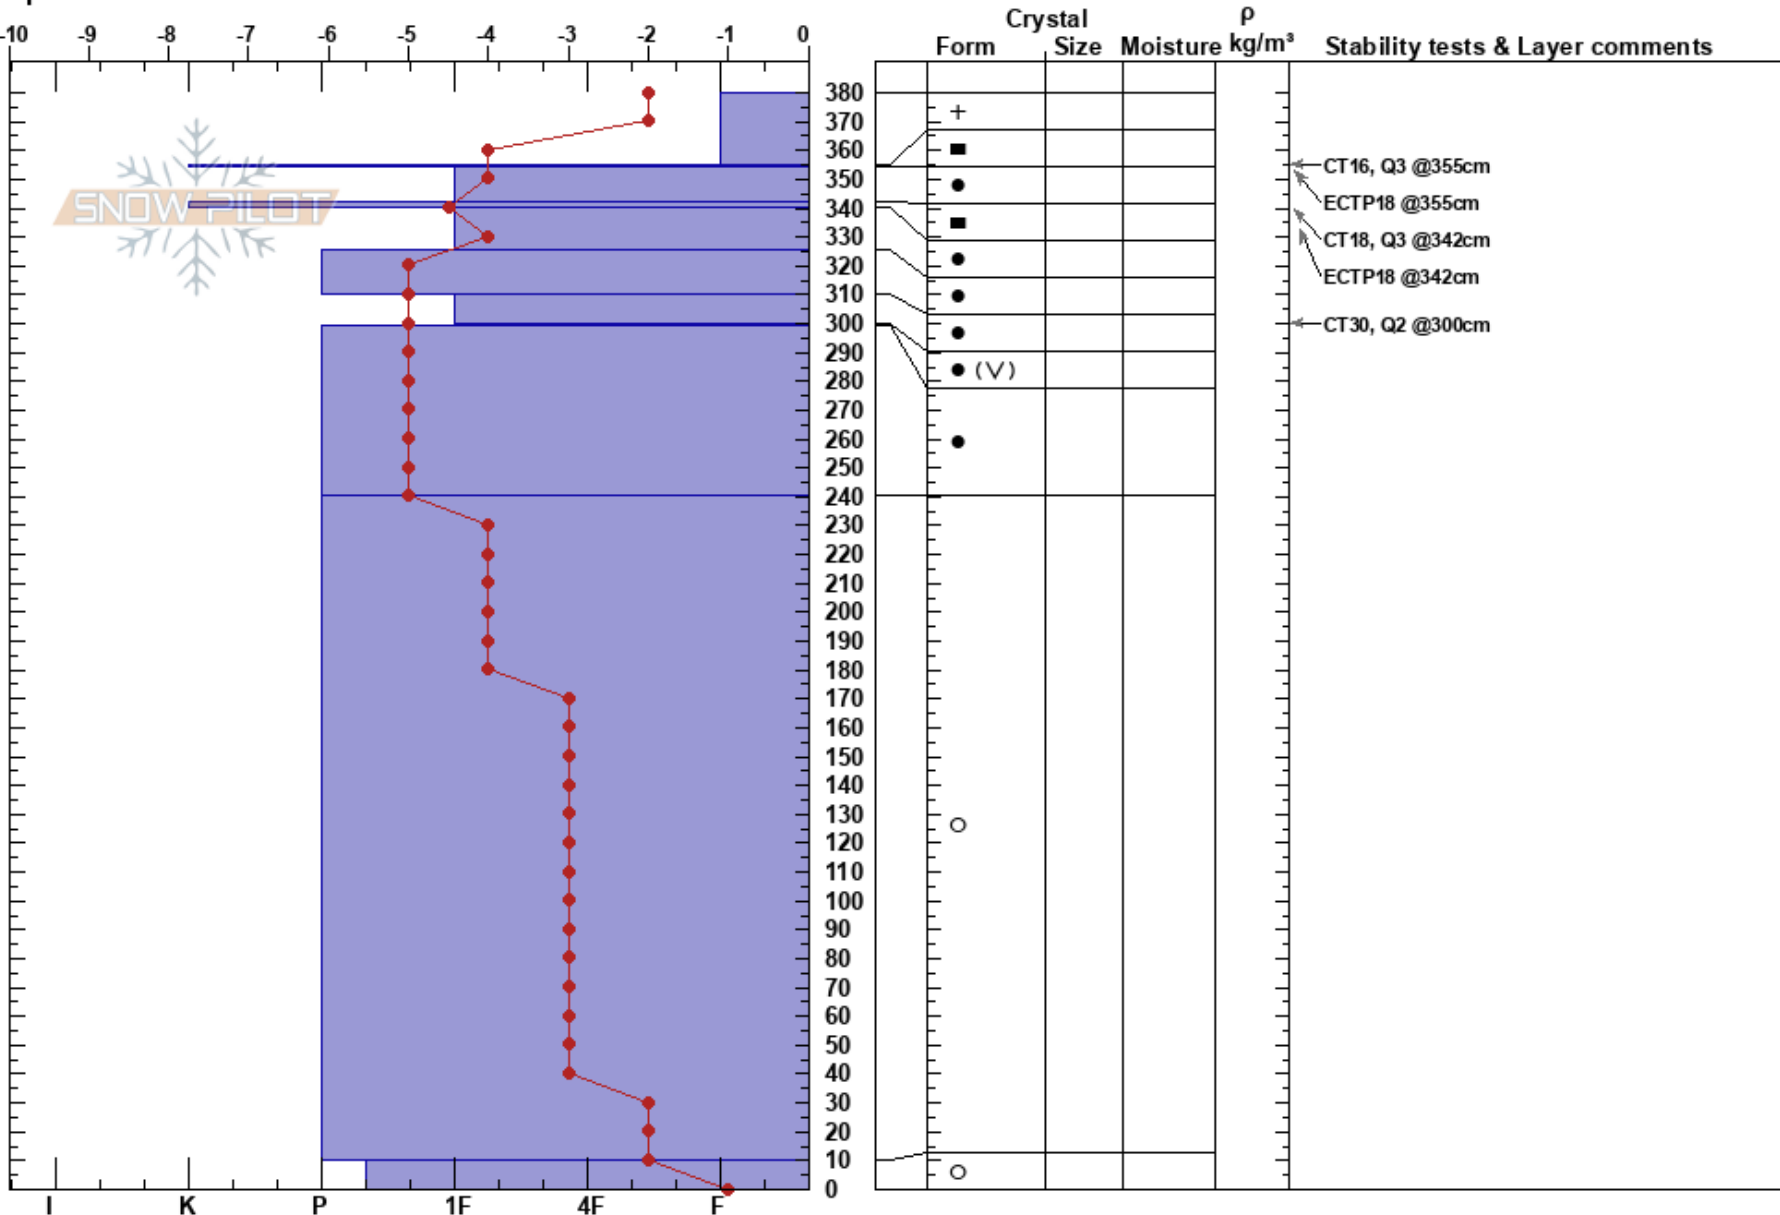

Mullan Pass
 Bitterroot
 ID
 Elevation: 6100 ft
 Aspect: 340°
 Specifics:

Melissa Hendrickson
 04/05/2018 - 10:00am
 Co-ord: 47.45630N, -115.64854W
 Slope Angle: 27°
 Wind Loading: no

Stability: Good
 Air Temperature: 0°C
 Sky Cover: OVC
 Precipitation: S1
 Wind: S Calm

HS:380
 PS: 20 380-355cm:Problematic layer

Layer Notes:

Notes: